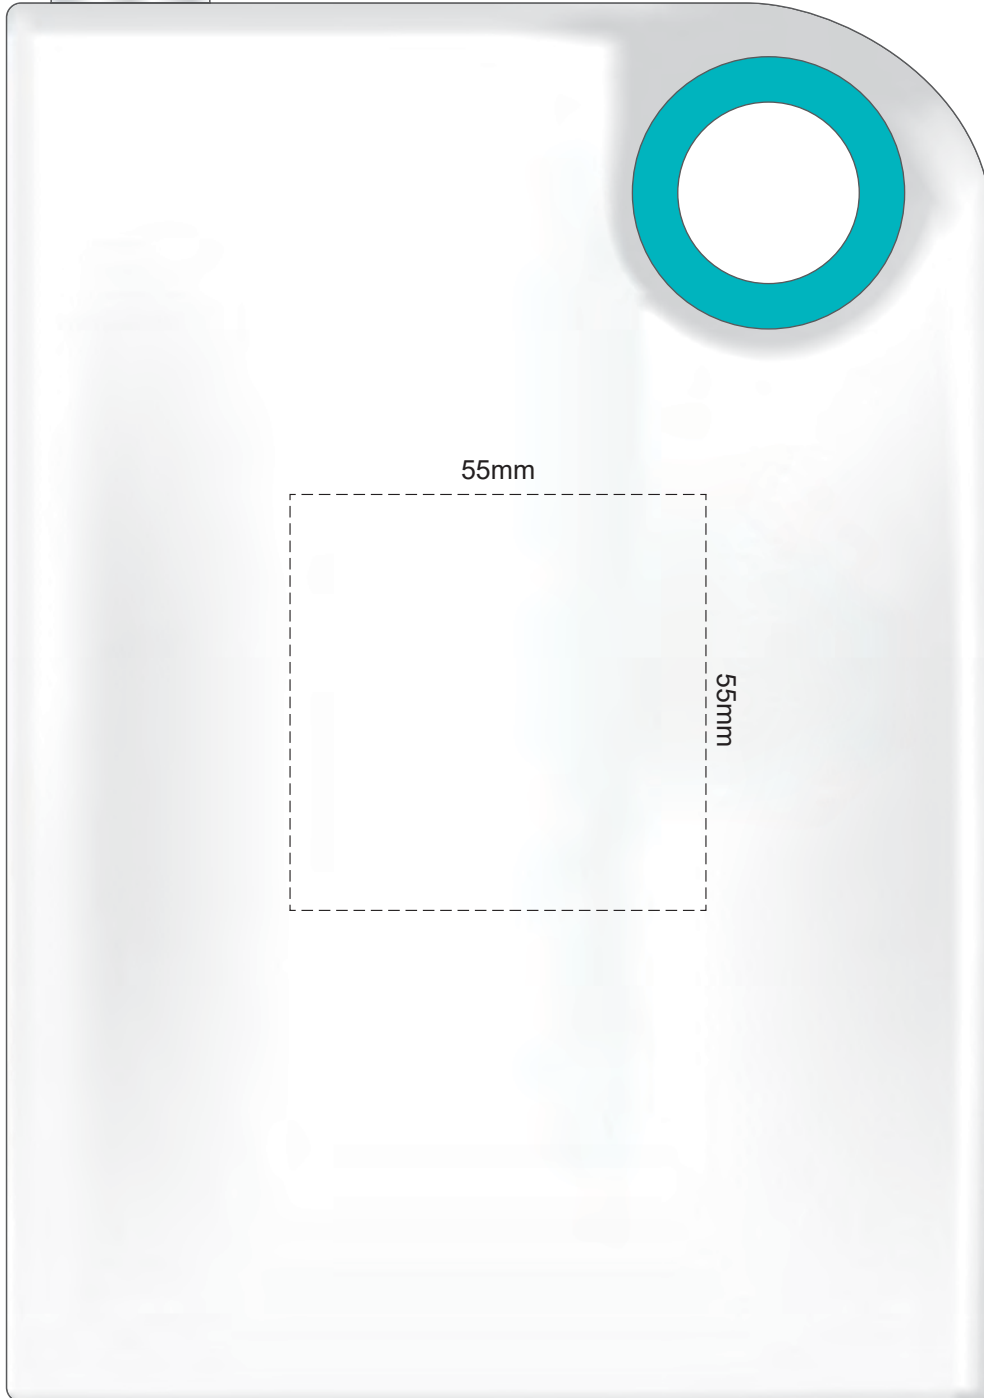

Lid and
Silicone Ring

100% of Actual Size
Pad Print

Lid and
Silicone Ring

100% of Actual Size
Screen Print (one colour)

Lid and
Silicone Ring

100% of Actual Size
Direct Digital