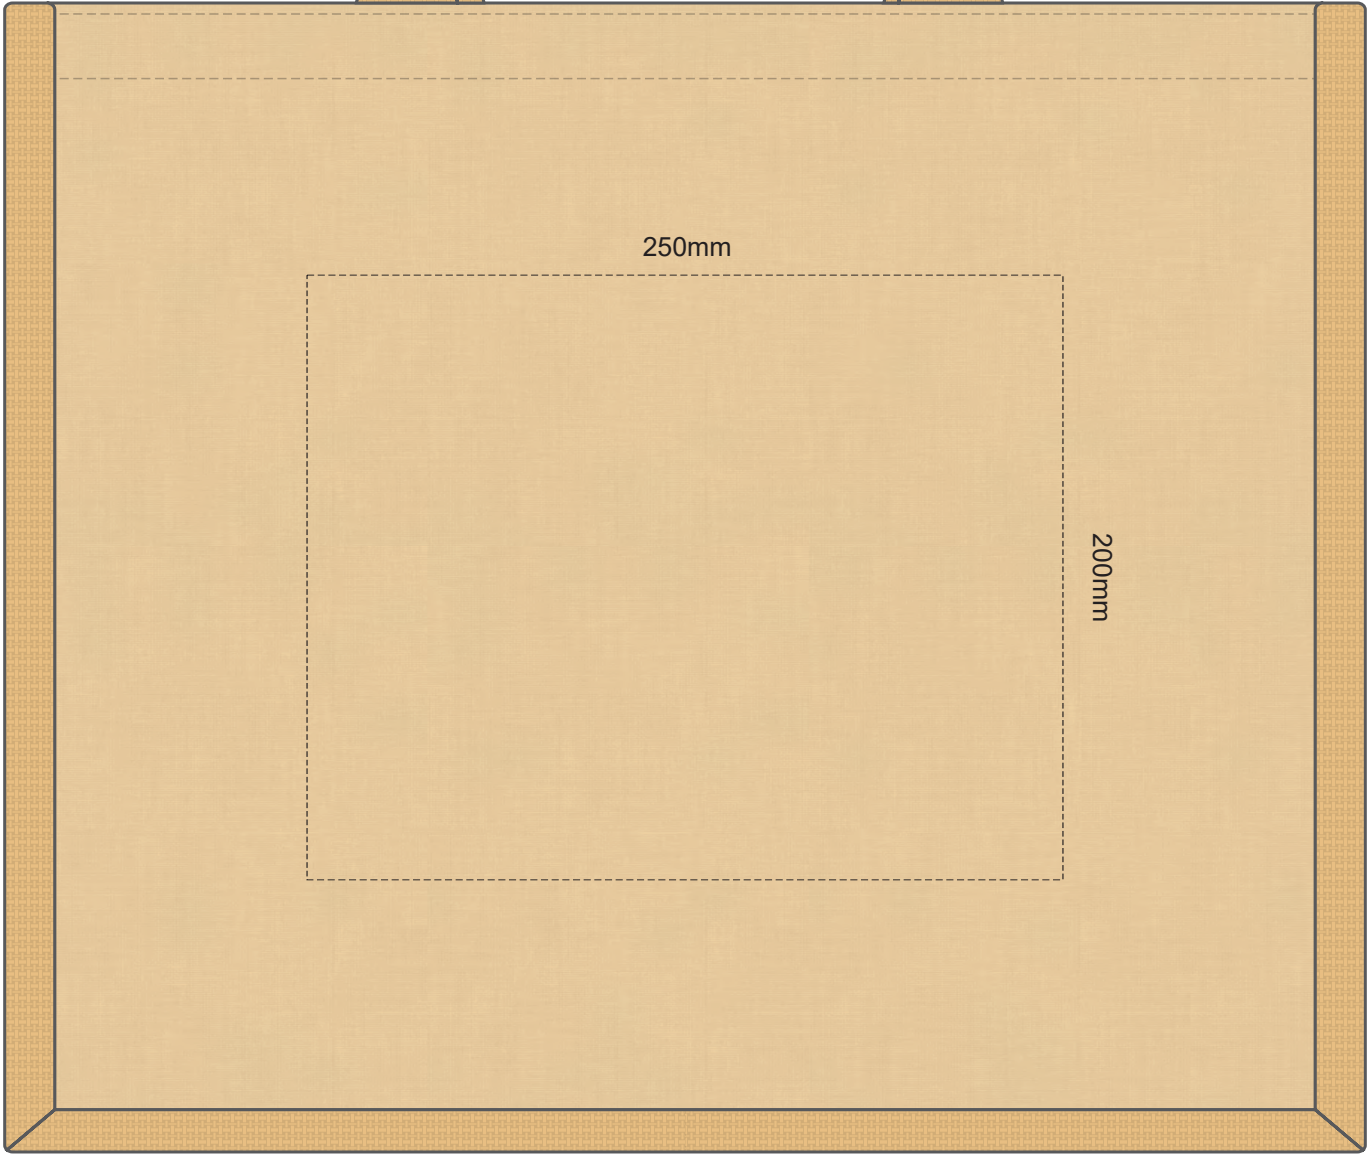

40% of Actual Size  
Screen Print

Please be aware the artwork will be significantly affected by the texture of the bag.  
Fine detailing, small text will be lost in the texture of the bag and may not be legible.

40% of Actual Size  
Colourflex Transfer

Please note the orientation of these print areas may be rotated to best suit your needs.