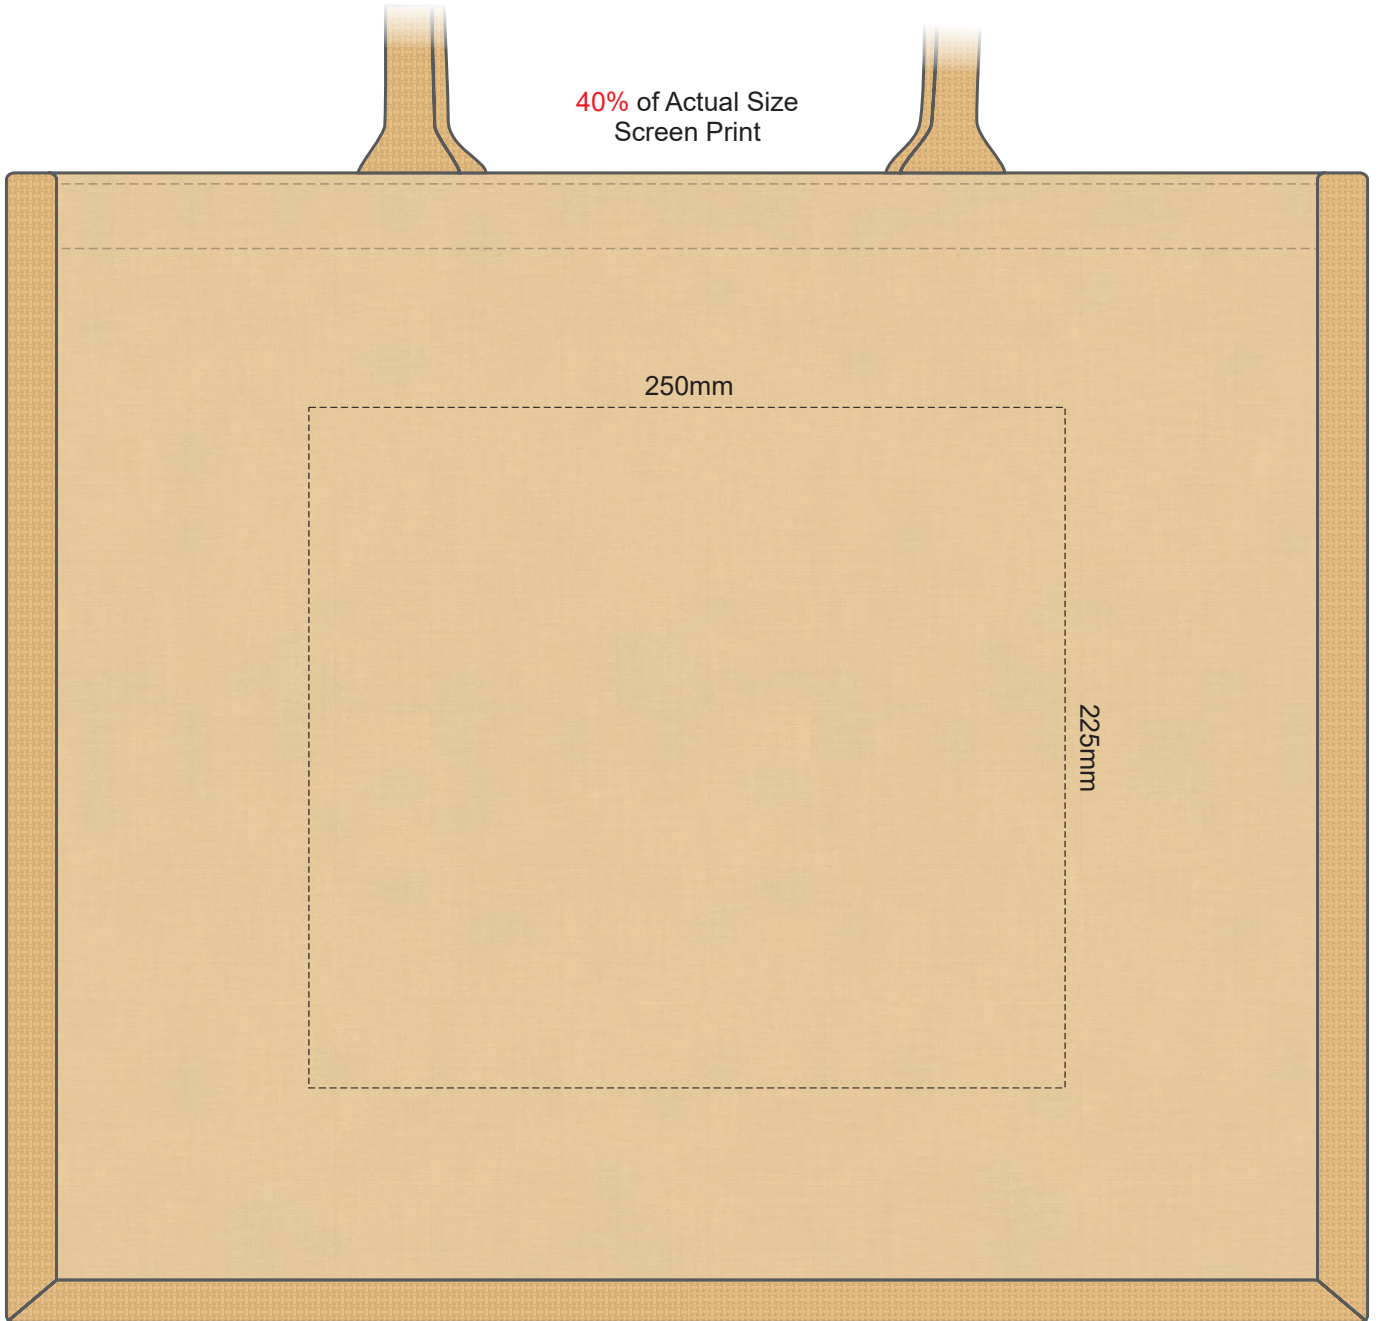

40% of Actual Size  
Screen Print

Please be aware the artwork will be significantly affected by the texture of the bag.  
Fine detailing, small text will be lost in the texture of the bag and may not be legible.

40% of Actual Size  
Colourflex Transfer

Please note the orientation of these print areas may be rotated to best suit your needs.