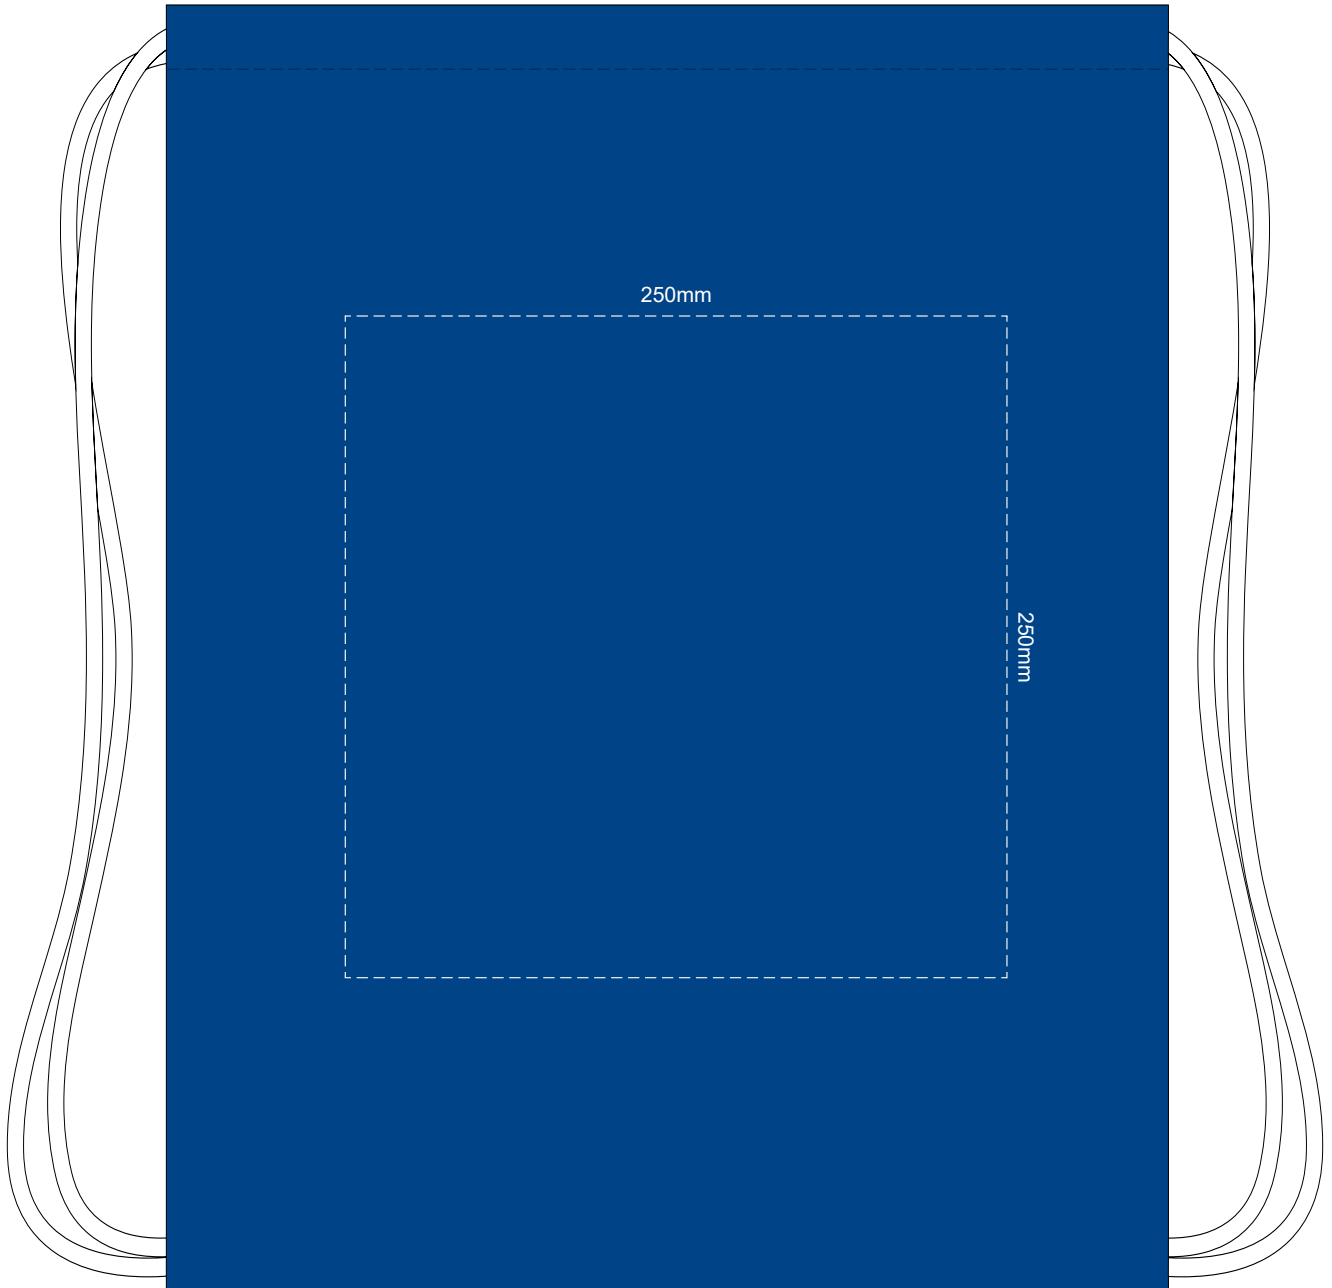

BAG	HANDLE
Dark Grey	White
White	White
Yellow	White
Blue	White
Dark Blue	White
Black	White

35% of Actual Size
Screen Print

BAG	HANDLE
Dark Grey	White
White	White
Yellow	White
Blue	White
Dark Blue	White
Black	White

35% of Actual Size
Colourflex Transfer