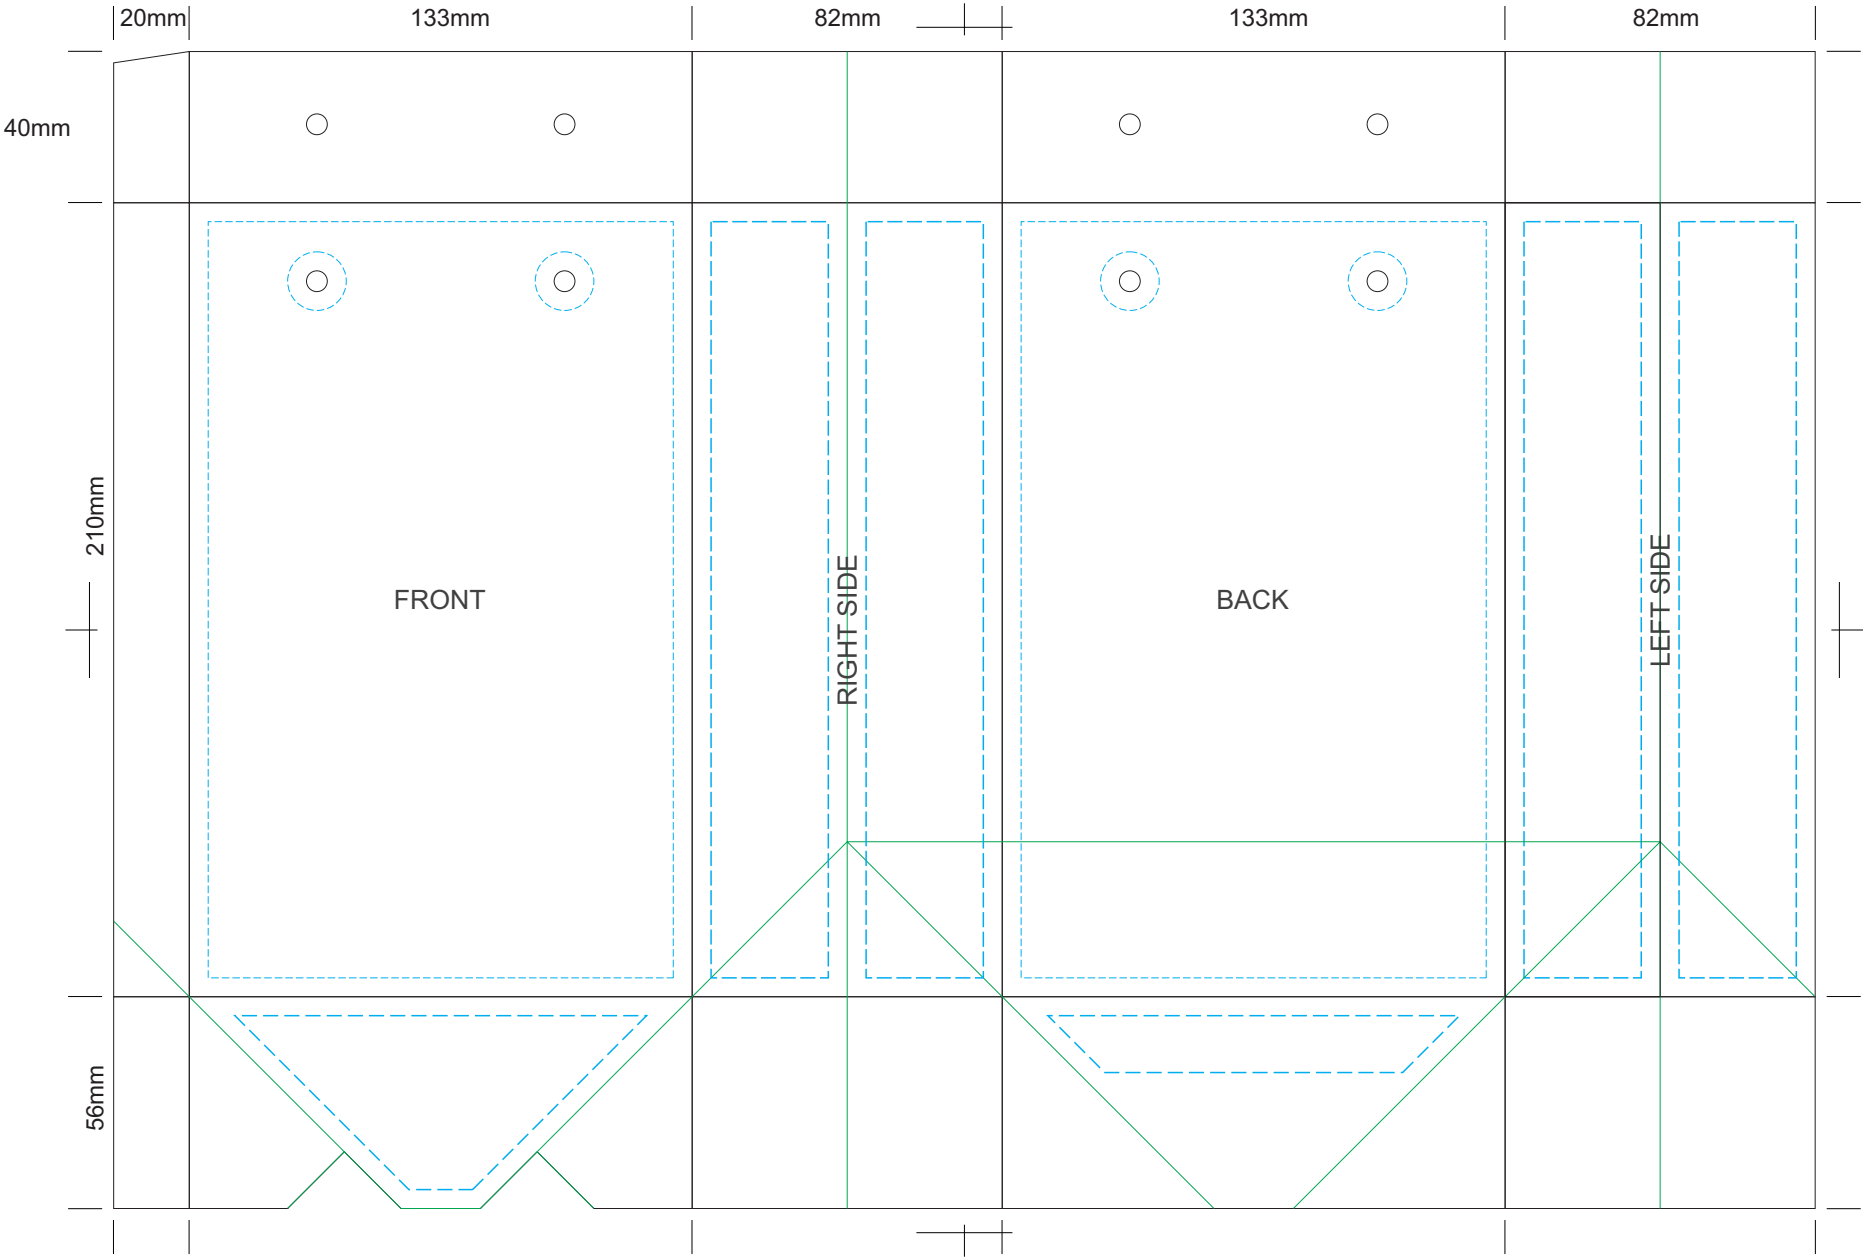

50% of Actual Size  
Full Colour Template

Blue Line = The SIGNIFICANT PRINT AREA  
(Keep all critical images & text within this box)  
Black Line = Maximum print area  
Green Line = Fold Lines