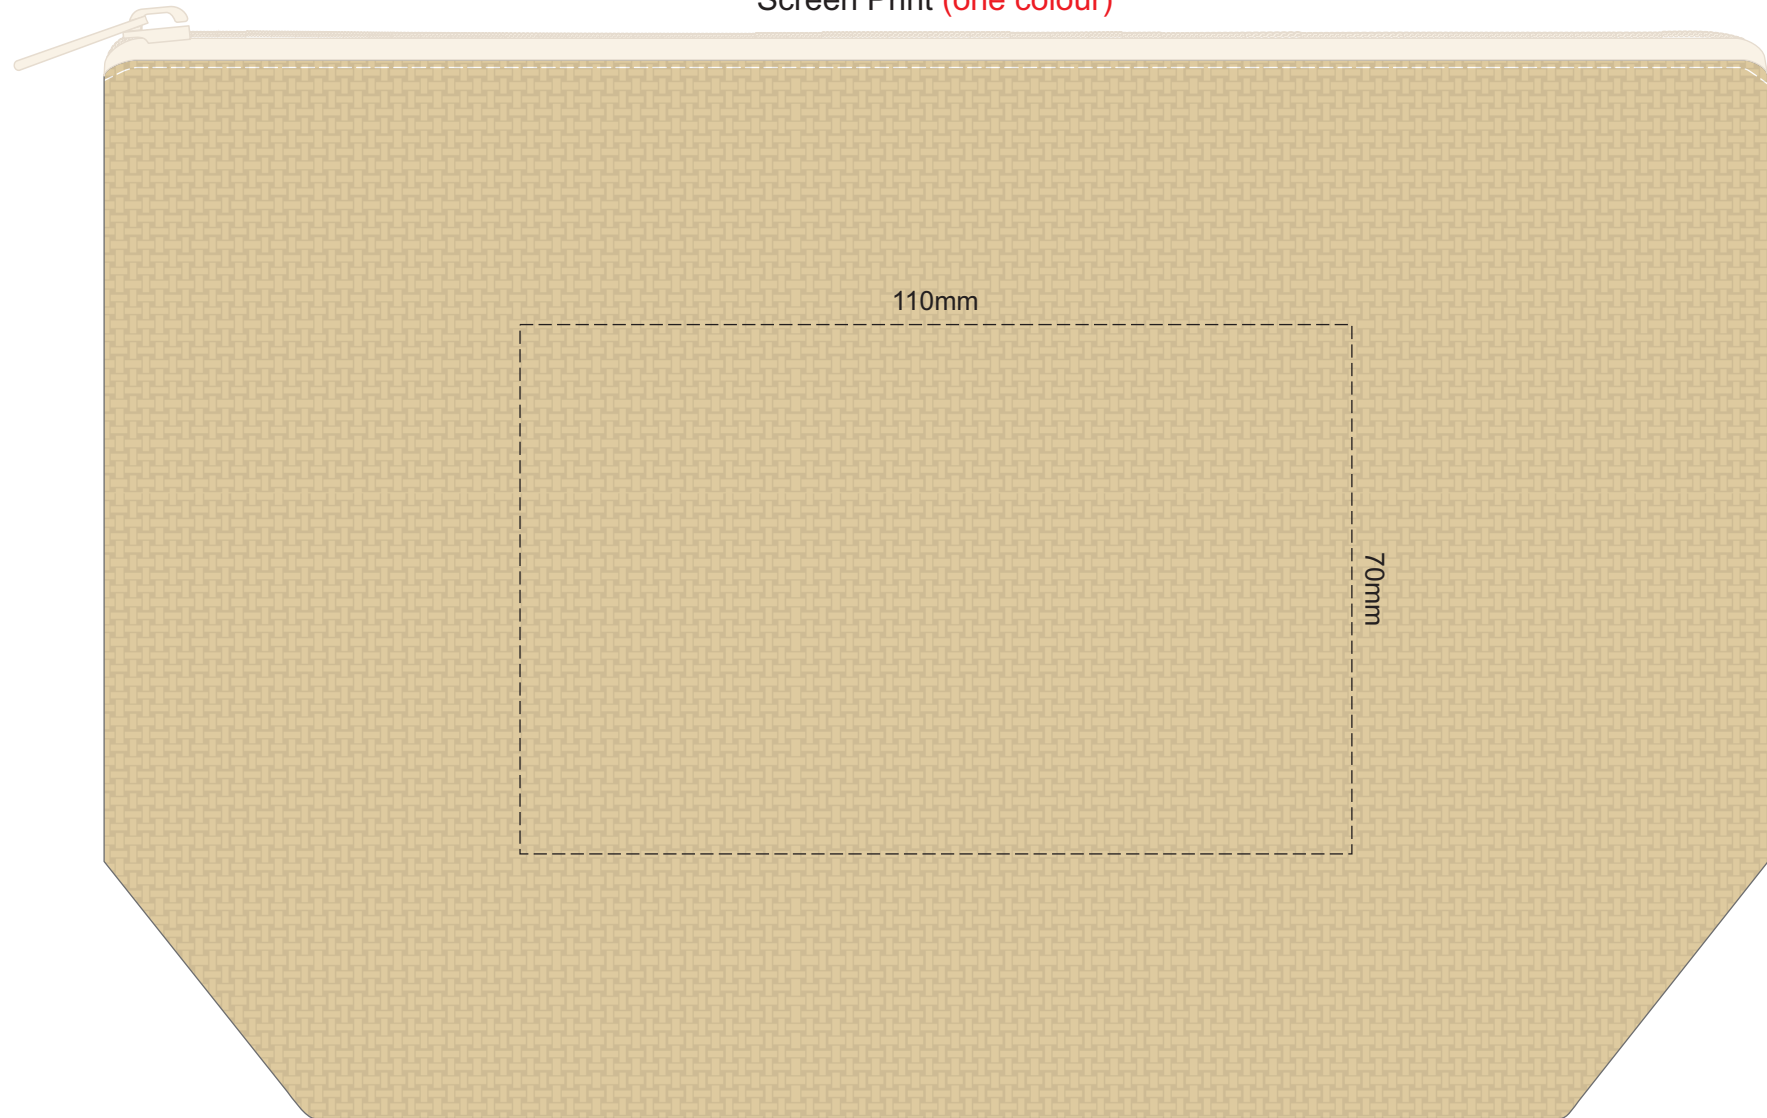

100% of Actual Size
Screen Print (one colour)

Please be aware the artwork will be significantly affected by the texture of the bag.
Fine detailing, small text will be lost in the texture of the bag and may not be legible.

100% of Actual Size
Colourflex Transfer
Faux Embroidery