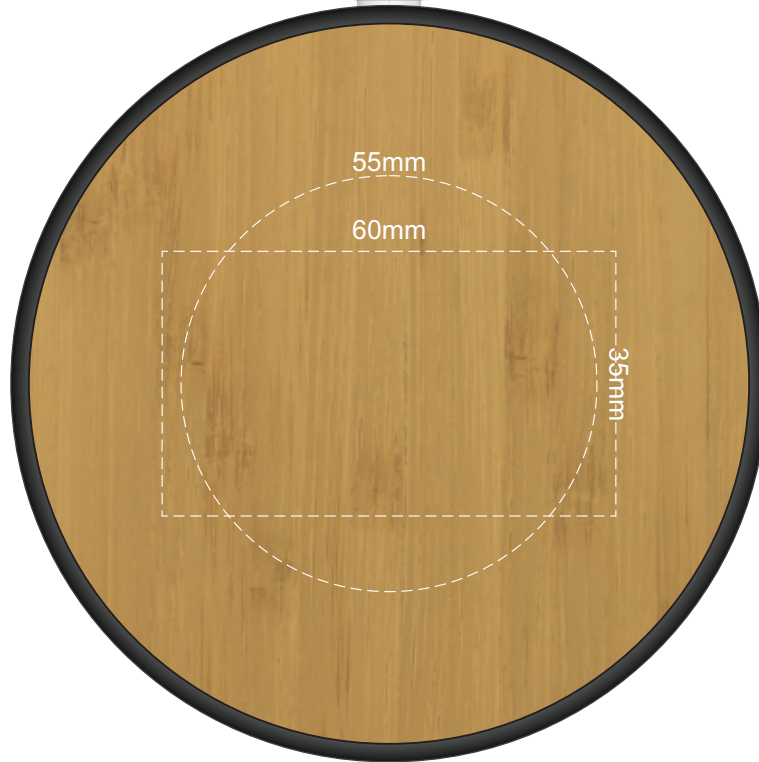

100% of Actual Size  
Pad Print

100% of Actual Size  
Laser Engraving

This product is a natural material,  
please allow for variances in grain pattern and branding.

Laser engraves to a natural etch

100% of Actual Size  
Direct Digital

85mm