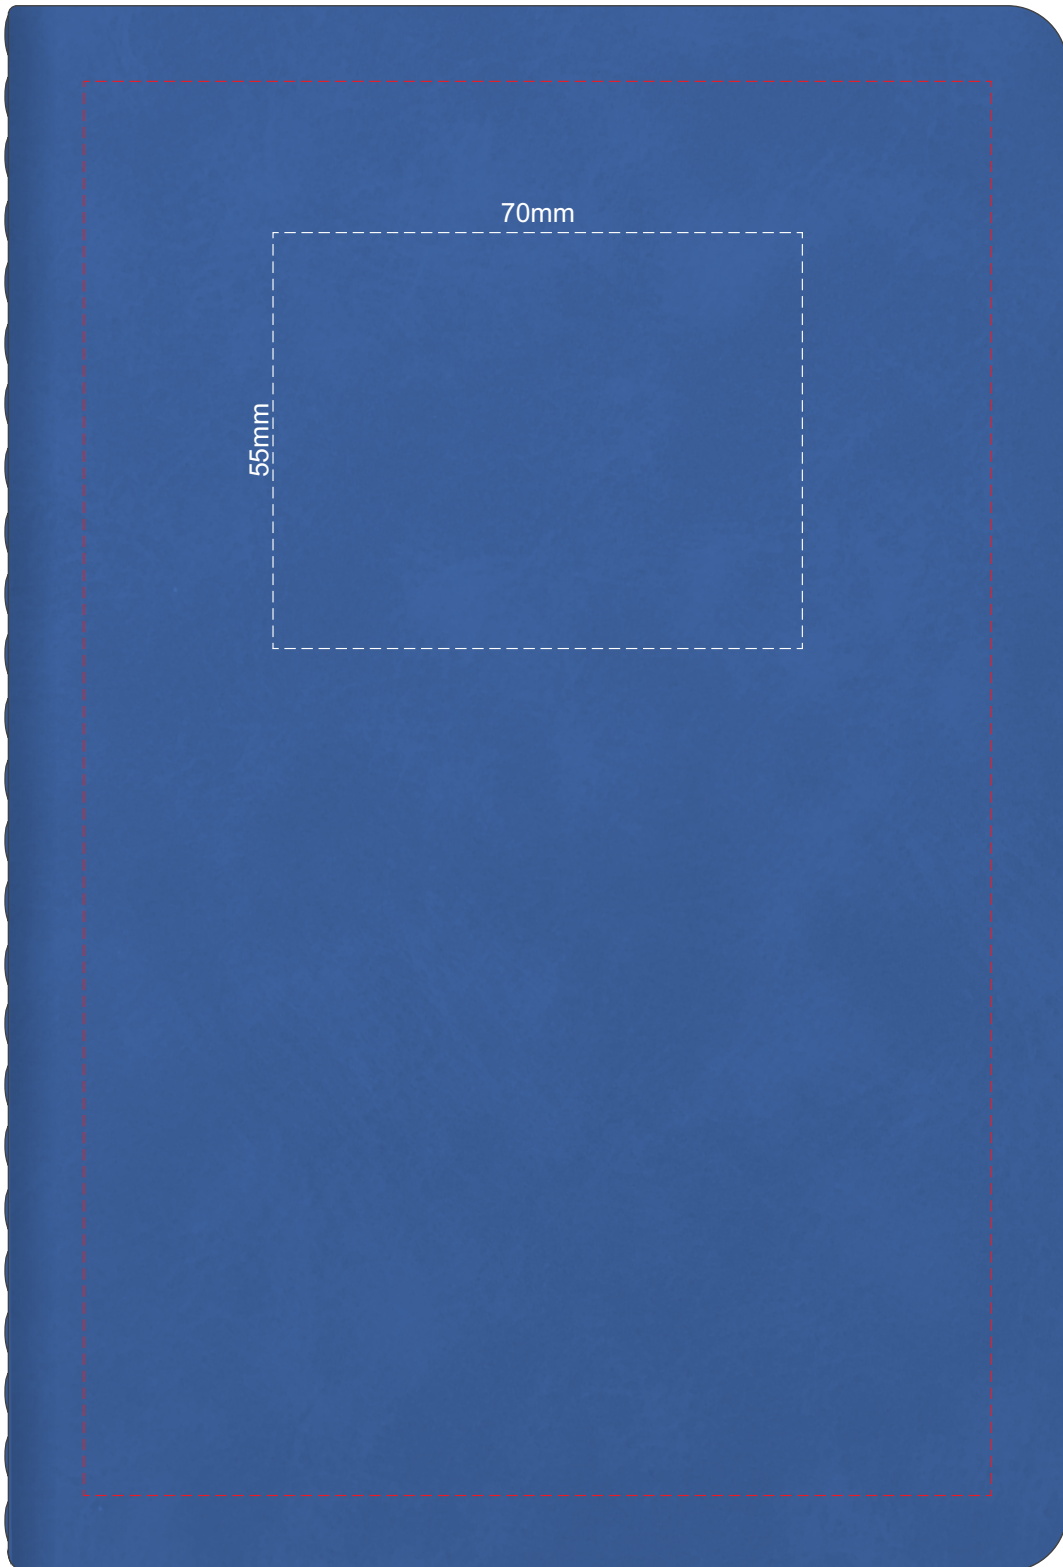

100% of Actual Size
Screen Print (one colour)

100% of Actual Size
Debossing
Debossing XL

Print area 120 x 90mm is moveable within the XL deboss area and can rotate to suit.

100% of Actual Size
Foil Printing Front Cover
FRONT ONLY

Please note: Print area 70mm x 55mm is **moveable within the red dotted area**, the print area cannot be rotated. The printing will inherit the texture of the substrate which may affect the legibility of small text or appearance of fine detail.

-  Copper Foil Print Colour
-  Silver Foil Print Colour
-  Gold Foil Print Colour