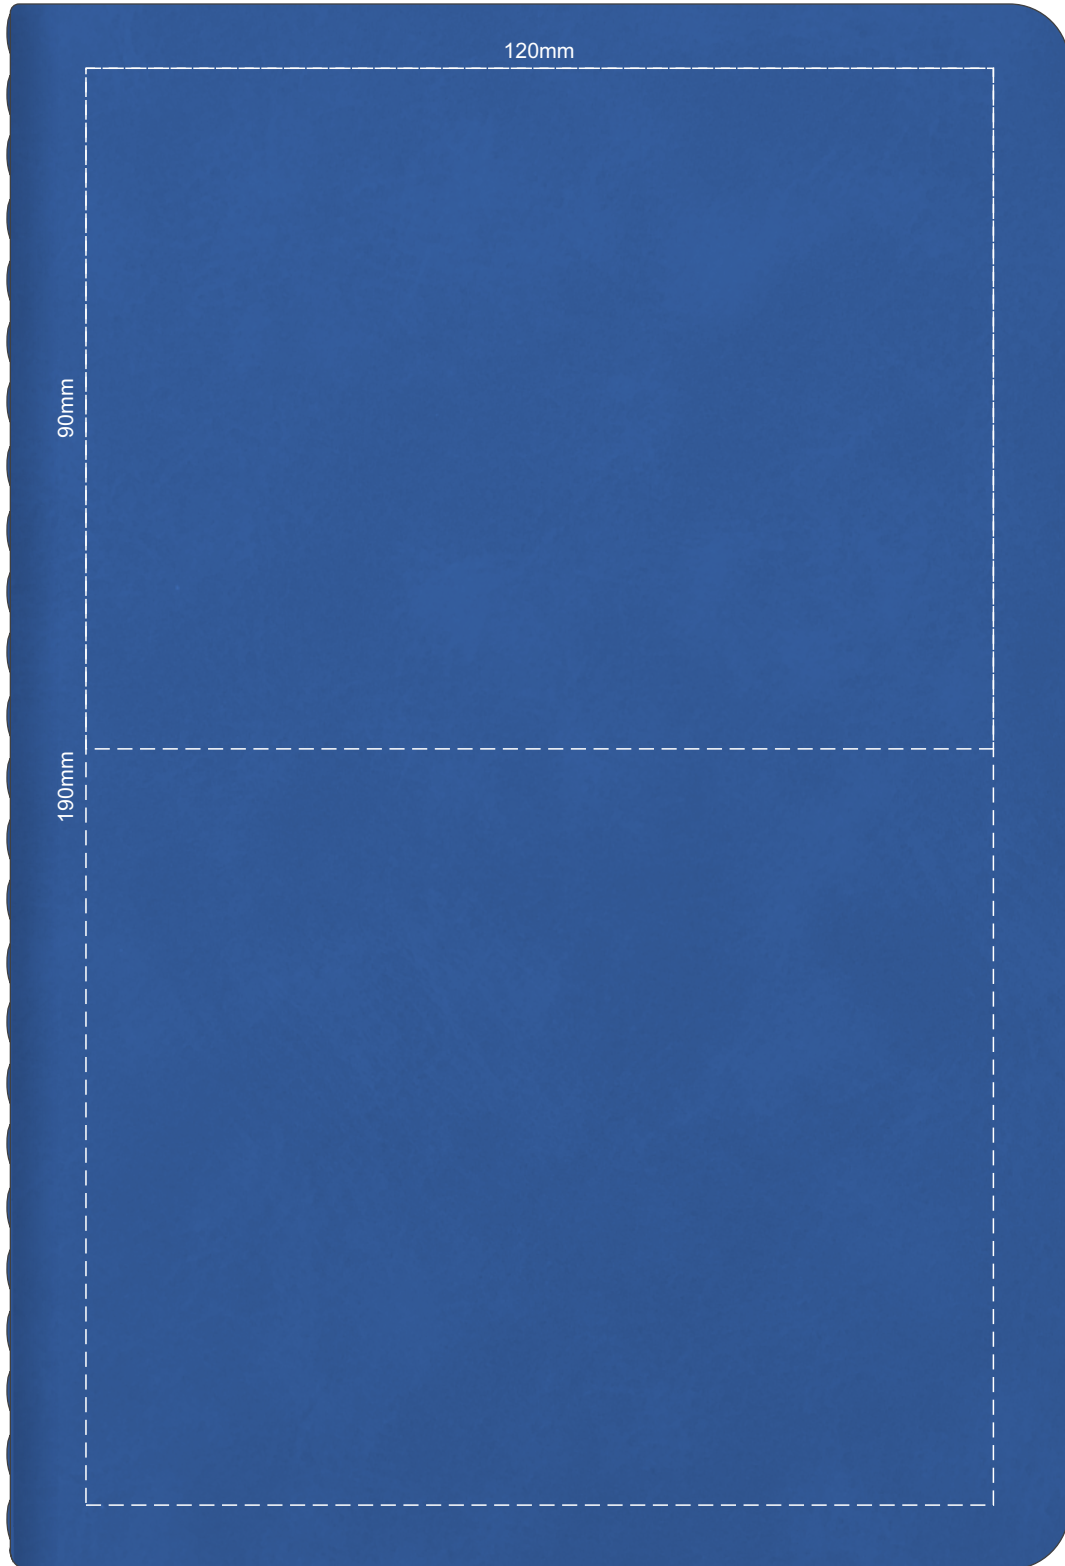

100% of Actual Size
Screen Print (one colour)

100% of Actual Size
Debossing
Debossing XL

Print area 120 x 90mm is moveable within the XL deboss area and can rotate to suit.

100% of Actual Size
Foil Printing Front Cover
FRONT ONLY

Please note: Print area 70mm x 55mm is **moveable within the red dotted area**, the print area cannot be rotated. The printing will inherit the texture of the substrate which may affect the legibility of small text or appearance of fine detail.

-  Copper Foil Print Colour
-  Silver Foil Print Colour
-  Gold Foil Print Colour