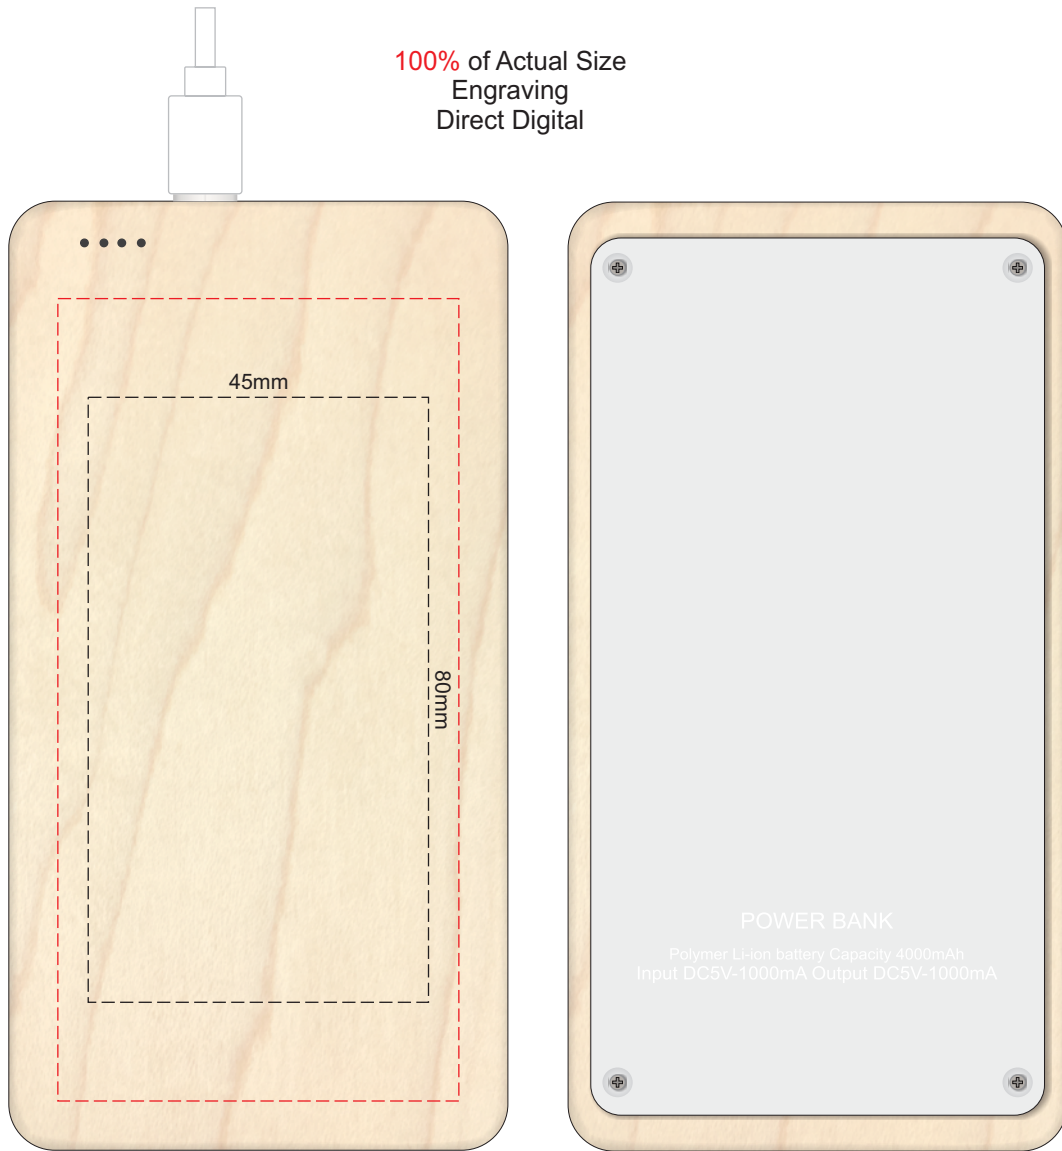

100% of Actual Size
Pad Print

Branding area can be moved **anywhere within the red line.**

100% of Actual Size
Engraving
Direct Digital

Branding area can be moved **anywhere within the red line**.
This product is a natural material, please allow
for variances in grain pattern and engraving colour.

 Engraves to a Natural Etch

100% of Actual Size
Pad Print