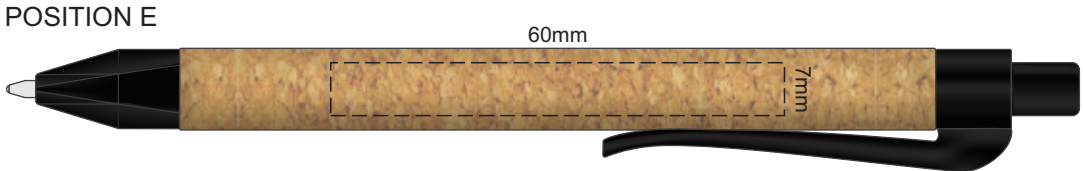

100% of Actual Size
Laser Engraving

Engraves to Natural Finish

100% of Actual Size
Direct Digital

100% of Actual Size
Pad Print (one side only)

100% of Actual Size
Digital Packaging Print
(one side only)

Digital Print is only available for natural option
Artwork will be printed directly onto the product via CMYK printing (no white),
colours will not be vibrant due to white ink not being available for this process.