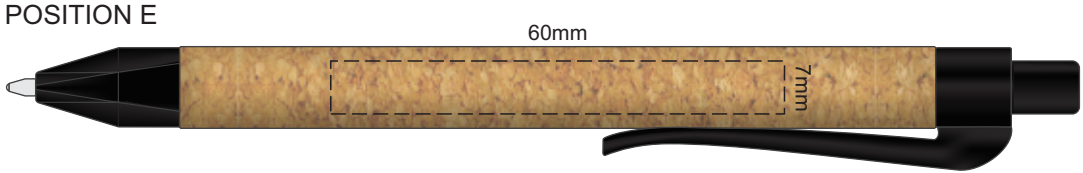

100% of Actual Size
Laser Engraving

Engraves to Natural Finish

100% of Actual Size
Direct Digital

100% of Actual Size
Pad Print (one side only)

100% of Actual Size
Digital Packaging Print
(one side only)

Digital Print is only available for natural option
Artwork will be printed directly onto the product via CMYK printing (no white),
colours will not be vibrant due to white ink not being available for this process.