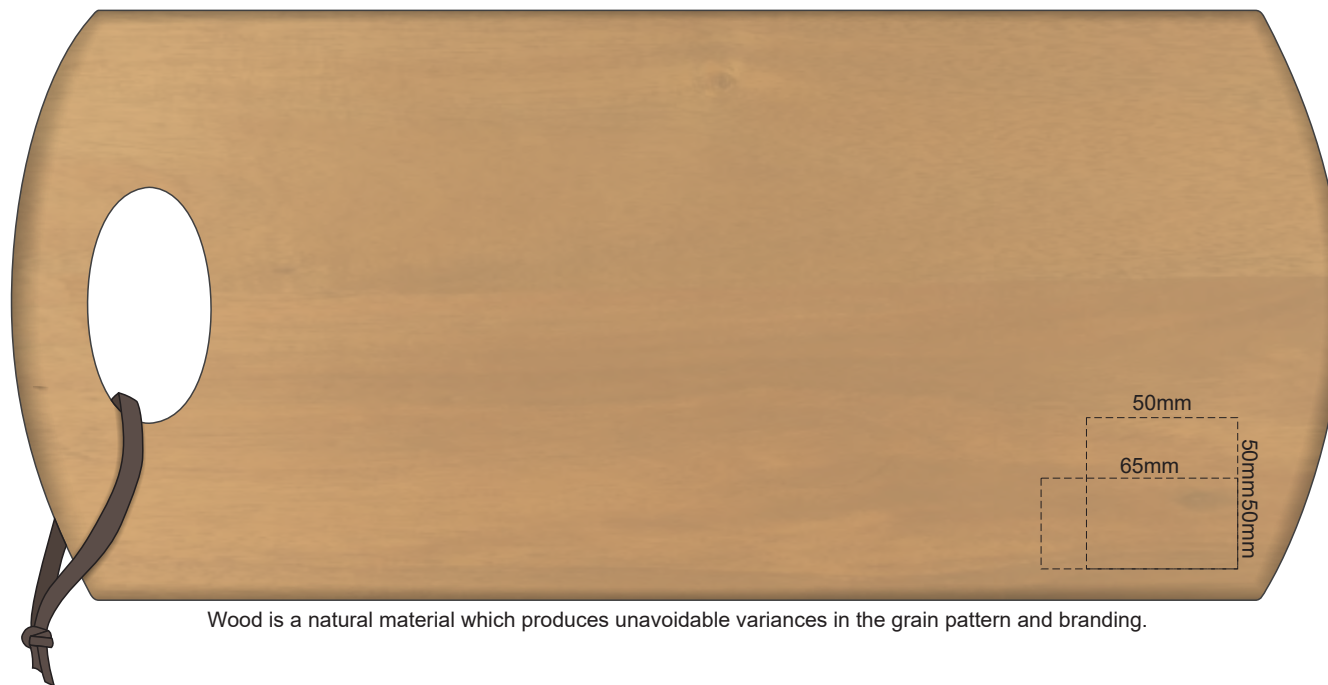

40% of Actual Size
Laser Engraving

Wood is a natural material which produces unavoidable variances in the grain pattern, colour and branding.

 Engraves to a Natural Etch

40% of Actual Size
Pad Print
(White, PMS 476C or Black Print Only)

Wood is a natural material which produces unavoidable variances in the grain pattern.

40% of Actual Size
Pad Print
(White, PMS 476C or Black Print Only)

Wood is a natural material which produces unavoidable variances in the grain pattern and branding.