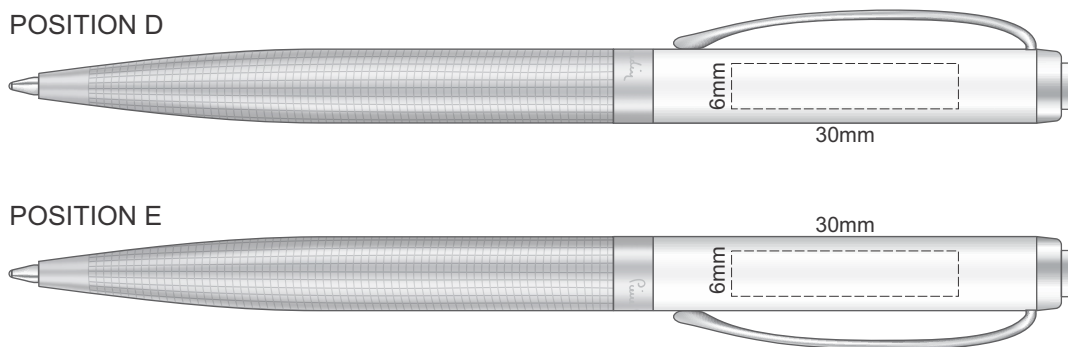

Actual Size: 100% when viewed on A4 paper

Pad Print

Actual Size: 100% when viewed on A4 paper

Laser Engraving

 Laser engraves to a Natural Etch Finish