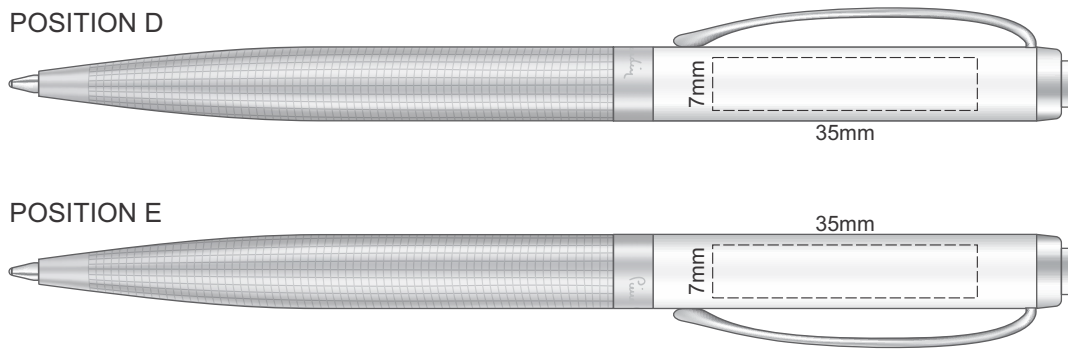

Actual Size: 100% when viewed on A4 paper

Pad Print

Actual Size: 100% when viewed on A4 paper

Laser Engraving

 Laser engraves to a Natural Etch Finish