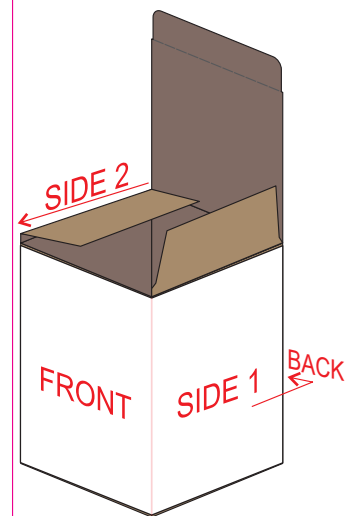

Flip Colour Lid Colour Band Colour

100% of Actual Size
Screen Print (one colour)

170mm

100% of Actual Size
Screen Print (one colour)
Double Sided Template Front & Back

170mm

Red Line = Exact opposites of the product
(centre artwork to the red line)

100% of Actual Size
Silicone Digital Print
Debossed

SIDE 1

SIDE 2

100% of Actual Size
Digital Packaging Print
FRONT

Artwork will be printed directly onto the product via CMYK printing (no white), colours will not be vibrant due to white ink not being available for this process.

GIFT BOX SLEEVE

60% of Actual Size
Digital Print
393mm

Blue Line = The SIGNIFICANT PRINT AREA
(Keep all critical images & text within this box)
Black Line = Maximum print area
Pink Line = Bleed off to here
Red Line = Fold Line