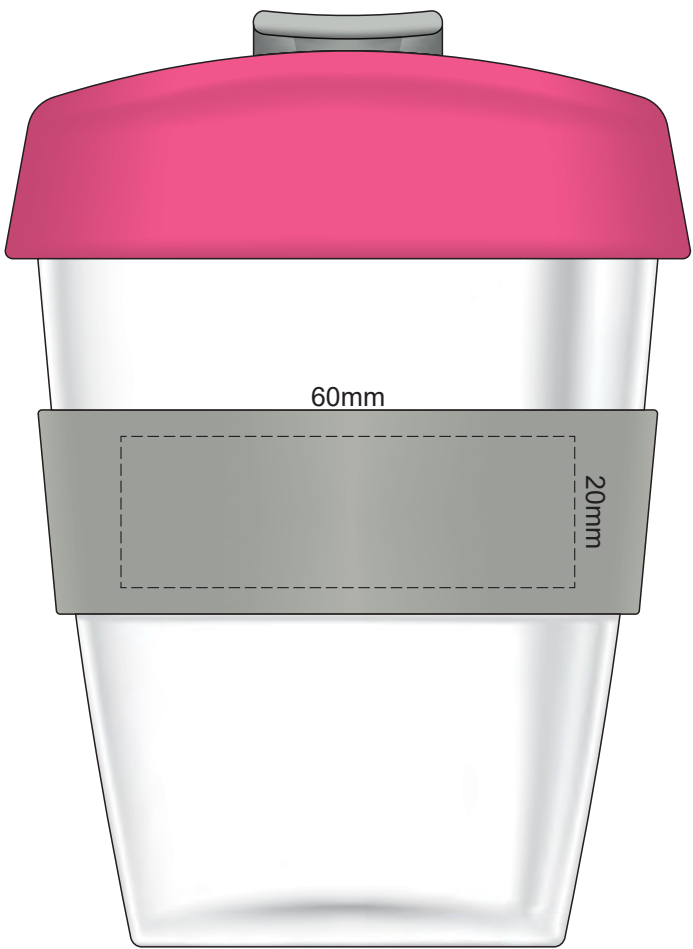

Flip Colour Lid Colour Band Colour

100% of Actual Size
Screen Print (one colour)

170mm

100% of Actual Size
Screen Print (one colour)
Double Sided Template Front & Back

170mm

Red Line = Exact opposites of the product
(centre artwork to the red line)

Flip Colour	Lid Colour	Band Colour
Grey	Grey	Grey
White	White	White
Yellow	Yellow	Yellow
Orange	Orange	Orange
Pink	Pink	Pink
Red	X	Red
Light Green	Light Green	Light Green
Green	Green	Green
Cyan	X	Cyan
Blue	X	Blue
Dark Blue	X	Dark Blue
Purple	X	Purple
Dark Grey	Dark Grey	Dark Grey

100% of Actual Size
Silicone Digital Print
Debossed

SIDE 1

SIDE 2

100% of Actual Size
Digital Packaging Print
FRONT

Artwork will be printed directly onto the product via CMYK printing (no white), colours will not be vibrant due to white ink not being available for this process.

GIFT BOX SLEEVE

60% of Actual Size
Digital Print
393mm

Blue Line = The SIGNIFICANT PRINT AREA
(Keep all critical images & text within this box)
Black Line = Maximum print area
Pink Line = Bleed off to here
Red Line = Fold Line