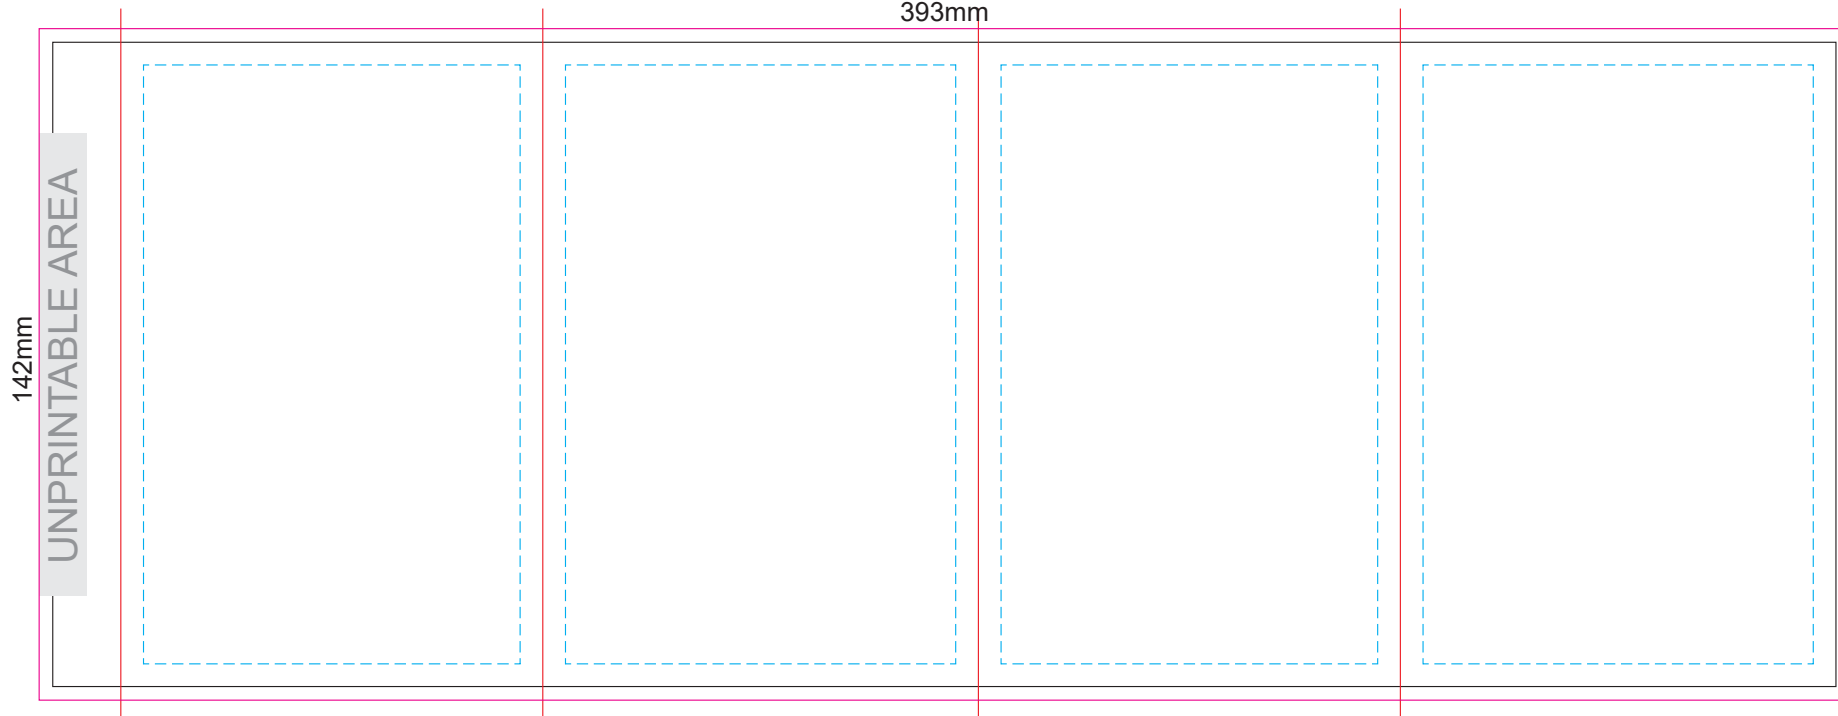

Flip Colour Lid Colour Band Colour

100% of Actual Size
Screen Print (one colour)

170mm

100% of Actual Size
Screen Print (one colour)
Double Sided Template Front & Back

170mm

Red Line = Exact opposites of the product
(centre artwork to the red line)

100% of Actual Size
Silicone Digital Print
Debossed

SIDE 1

SIDE 2

100% of Actual Size
Digital Packaging Print
FRONT

Artwork will be printed directly onto the product via CMYK printing (no white), colours will not be vibrant due to white ink not being available for this process.

GIFT BOX SLEEVE

60% of Actual Size
Digital Print
393mm

Blue Line = The SIGNIFICANT PRINT AREA
(Keep all critical images & text within this box)
Black Line = Maximum print area
Pink Line = Bleed off to here
Red Line = Fold Line