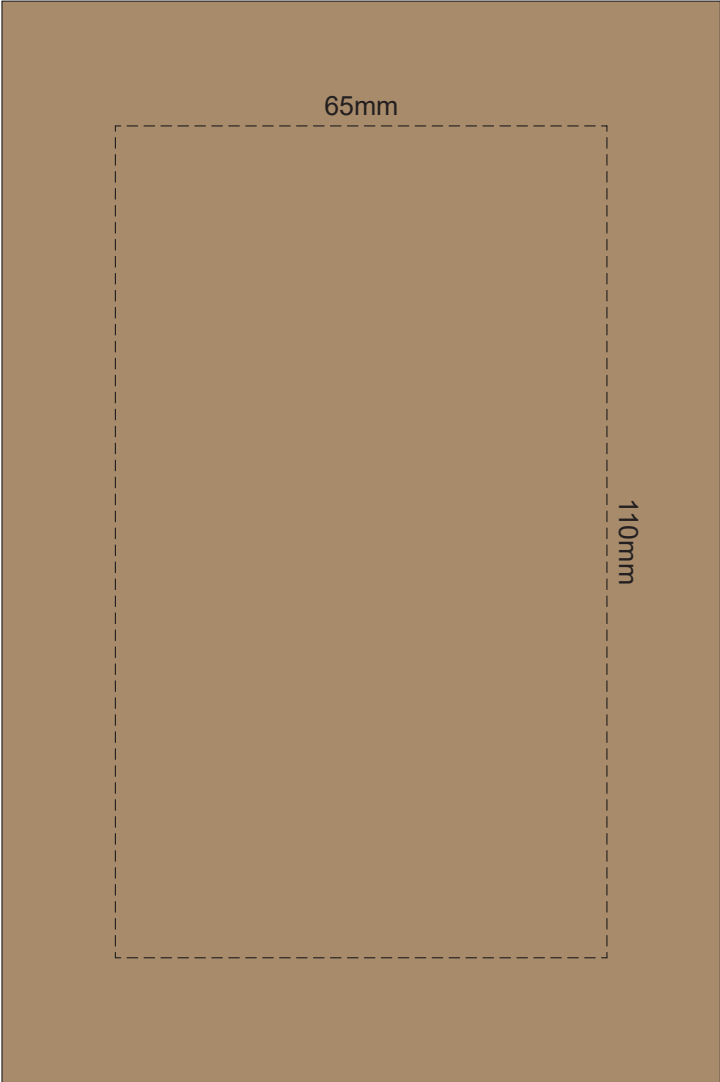

Flip Colour Lid Colour Band Colour

100% of Actual Size
Screen Print (one colour)

170mm

100% of Actual Size
Screen Print (one colour)
Double Sided Template Front & Back

170mm

Red Line = Exact opposites of the product
(centre artwork to the red line)

100% of Actual Size
Silicone Digital Print
Debossed

SIDE 1

SIDE 2

100% of Actual Size
Digital Packaging Print
FRONT

Artwork will be printed directly onto the product via CMYK printing (no white), colours will not be vibrant due to white ink not being available for this process.

GIFT BOX SLEEVE

60% of Actual Size
Digital Print
393mm

Blue Line = The SIGNIFICANT PRINT AREA
(Keep all critical images & text within this box)
Black Line = Maximum print area
Pink Line = Bleed off to here
Red Line = Fold Line