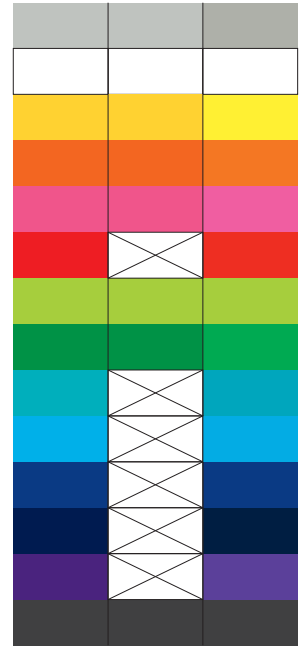

Flip Colour Lid Colour Band Colour

100% of Actual Size
Screen Print (one colour)

170mm

100% of Actual Size
Screen Print (one colour)
Double Sided Template Front & Back

170mm

Red Line = Exact opposites of the product
(centre artwork to the red line)

Flip Colour	Lid Colour	Band Colour
Grey	Grey	Grey
White	White	White
Yellow	Yellow	Yellow
Orange	Orange	Orange
Pink	Pink	Pink
Red	X	Red
Light Green	Light Green	Light Green
Green	Green	Green
Cyan	X	Cyan
Blue	X	Blue
Dark Blue	X	Dark Blue
Purple	X	Purple
Dark Grey	Dark Grey	Dark Grey

100% of Actual Size
Silicone Digital Print
Debossed

SIDE 1

SIDE 2

100% of Actual Size
Digital Packaging Print
FRONT

Artwork will be printed directly onto the product via CMYK printing (no white), colours will not be vibrant due to white ink not being available for this process.

GIFT BOX SLEEVE

60% of Actual Size
Digital Print
393mm

Blue Line = The SIGNIFICANT PRINT AREA
(Keep all critical images & text within this box)
Black Line = Maximum print area
Pink Line = Bleed off to here
Red Line = Fold Line