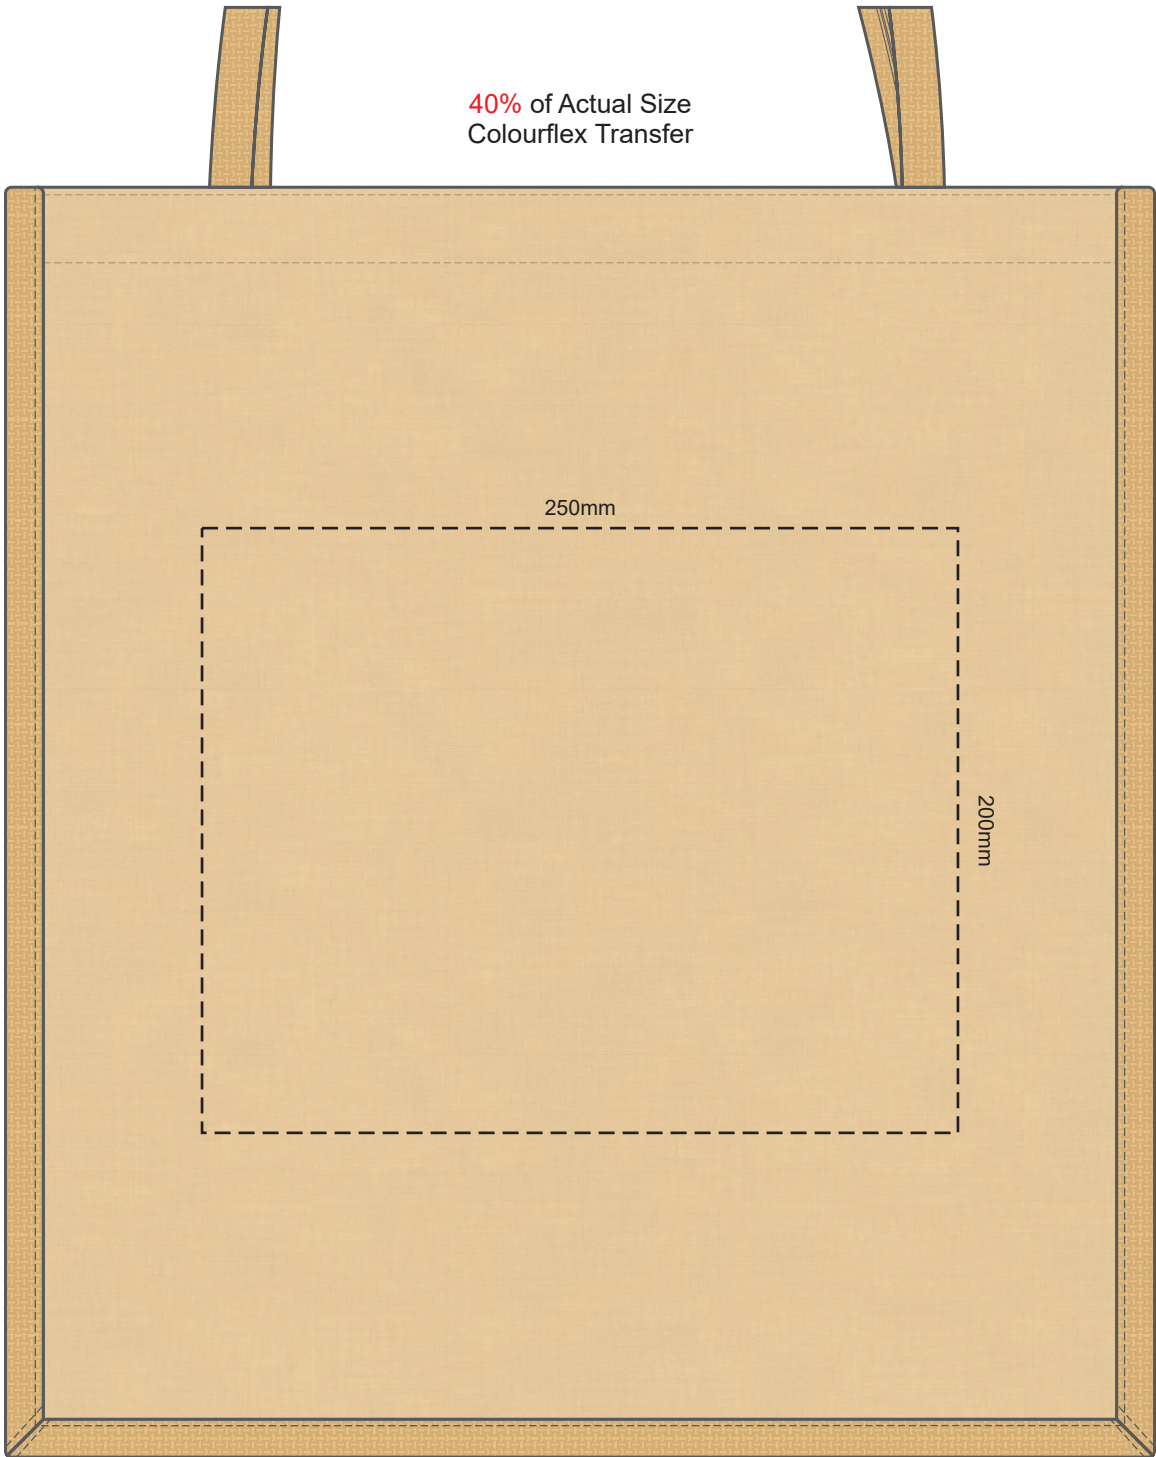

40% of Actual Size
Screen Print

Please be aware the artwork will be significantly affected by the texture of the bag.
Fine detailing, small text will be lost in the texture of the bag and may not be legible.

40% of Actual Size
Colourflex Transfer

Please note the orientation of these print areas may be rotated to best suit your needs.