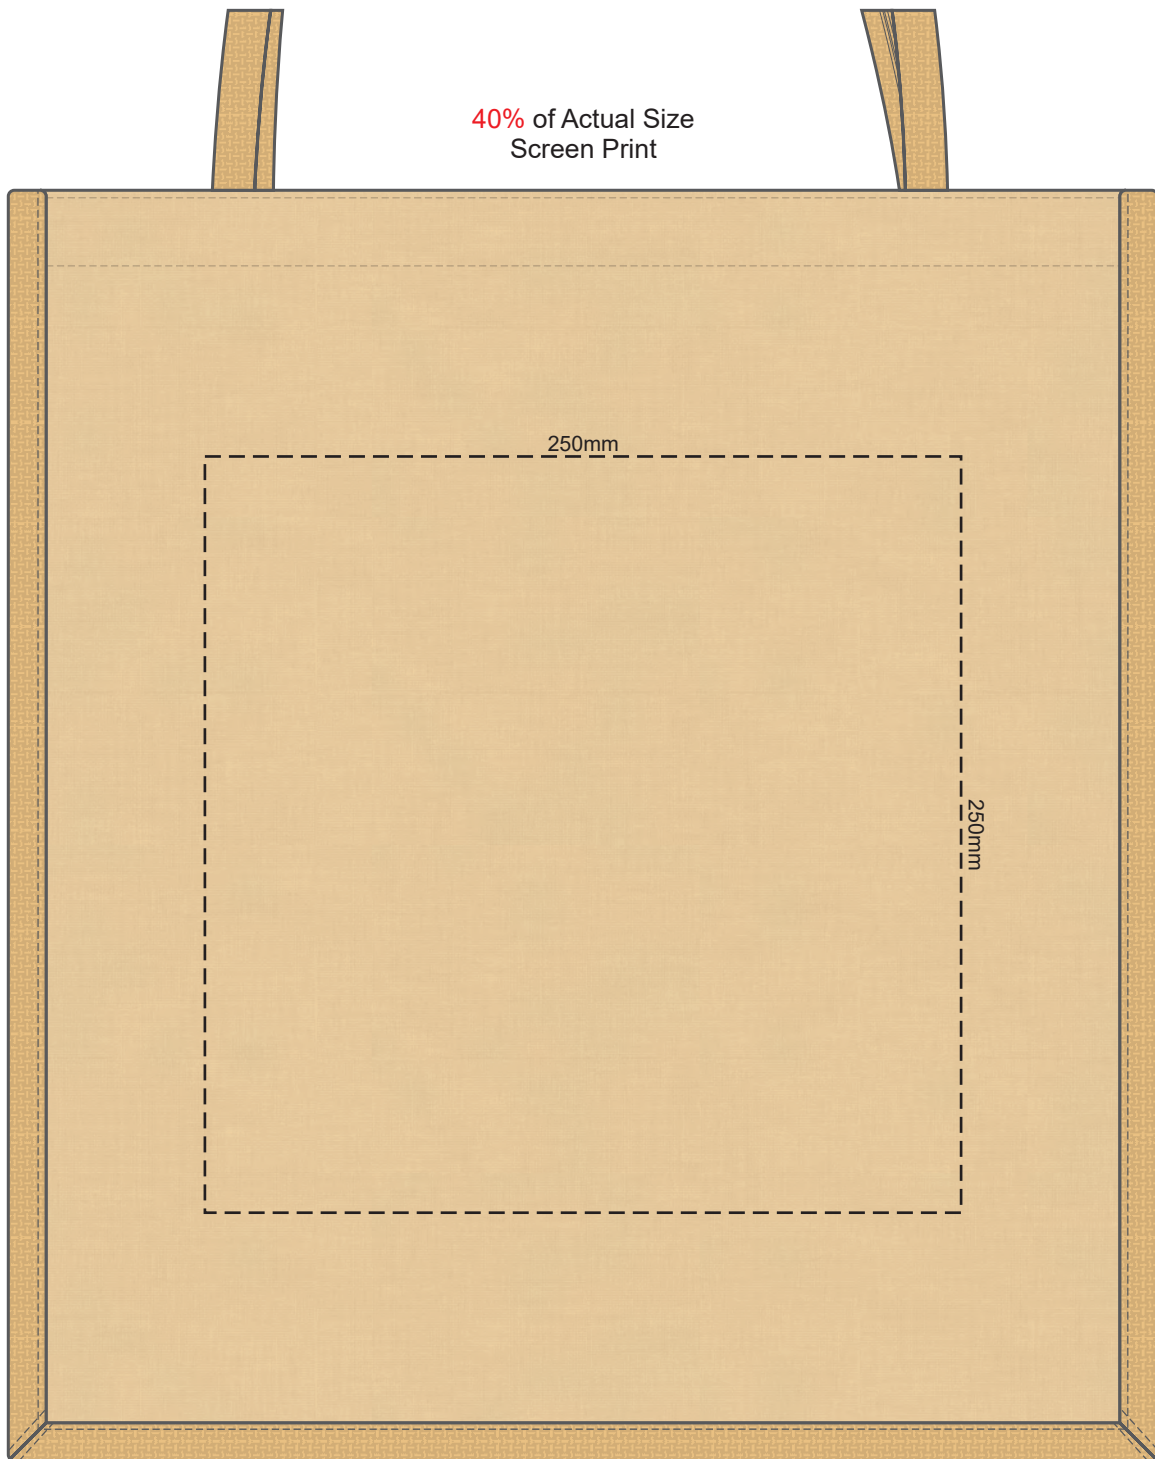

40% of Actual Size
Screen Print

Please be aware the artwork will be significantly affected by the texture of the bag.
Fine detailing, small text will be lost in the texture of the bag and may not be legible.

40% of Actual Size
Colourflex Transfer

Please note the orientation of these print areas may be rotated to best suit your needs.