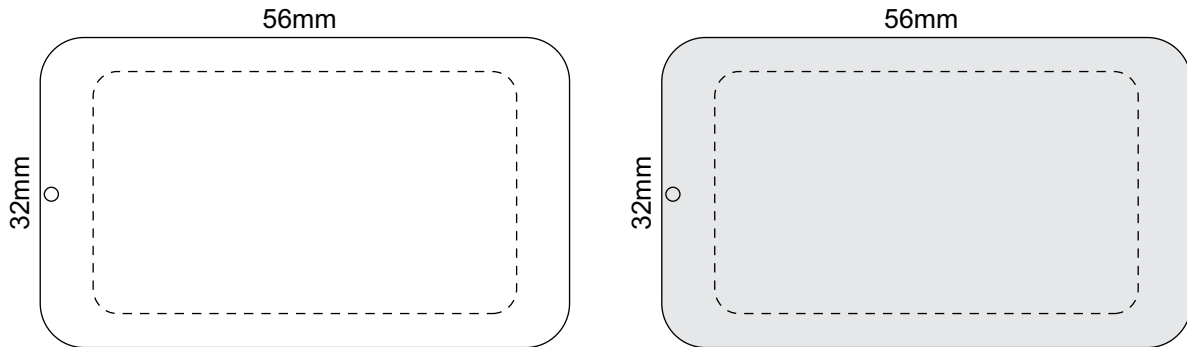

100% of Actual Size

Direct Digital

100% of Actual Size

Digital Label

Label positioning is not guaranteed
to be 100% centre aligned.

Blue Dotted Line = The SIGNIFICANT PRINT AREA
(Keep all critical images & text within this box)

Black Line = Maximum print area

Pink Dotted Line = Bleed off to here