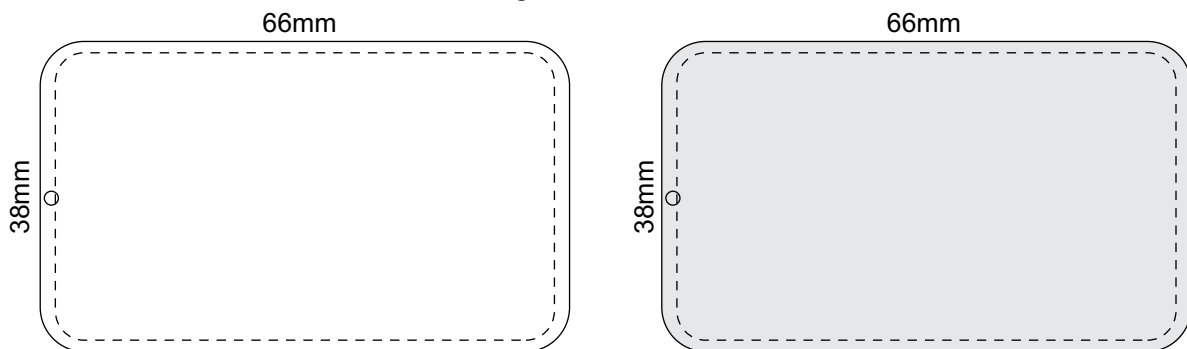

100% of Actual Size

Direct Digital

100% of Actual Size

Digital Label

Label positioning is not guaranteed
to be 100% centre aligned.

Blue Dotted Line = The SIGNIFICANT PRINT AREA
(Keep all critical images & text within this box)

Black Line = Maximum print area

Pink Dotted Line = Bleed off to here