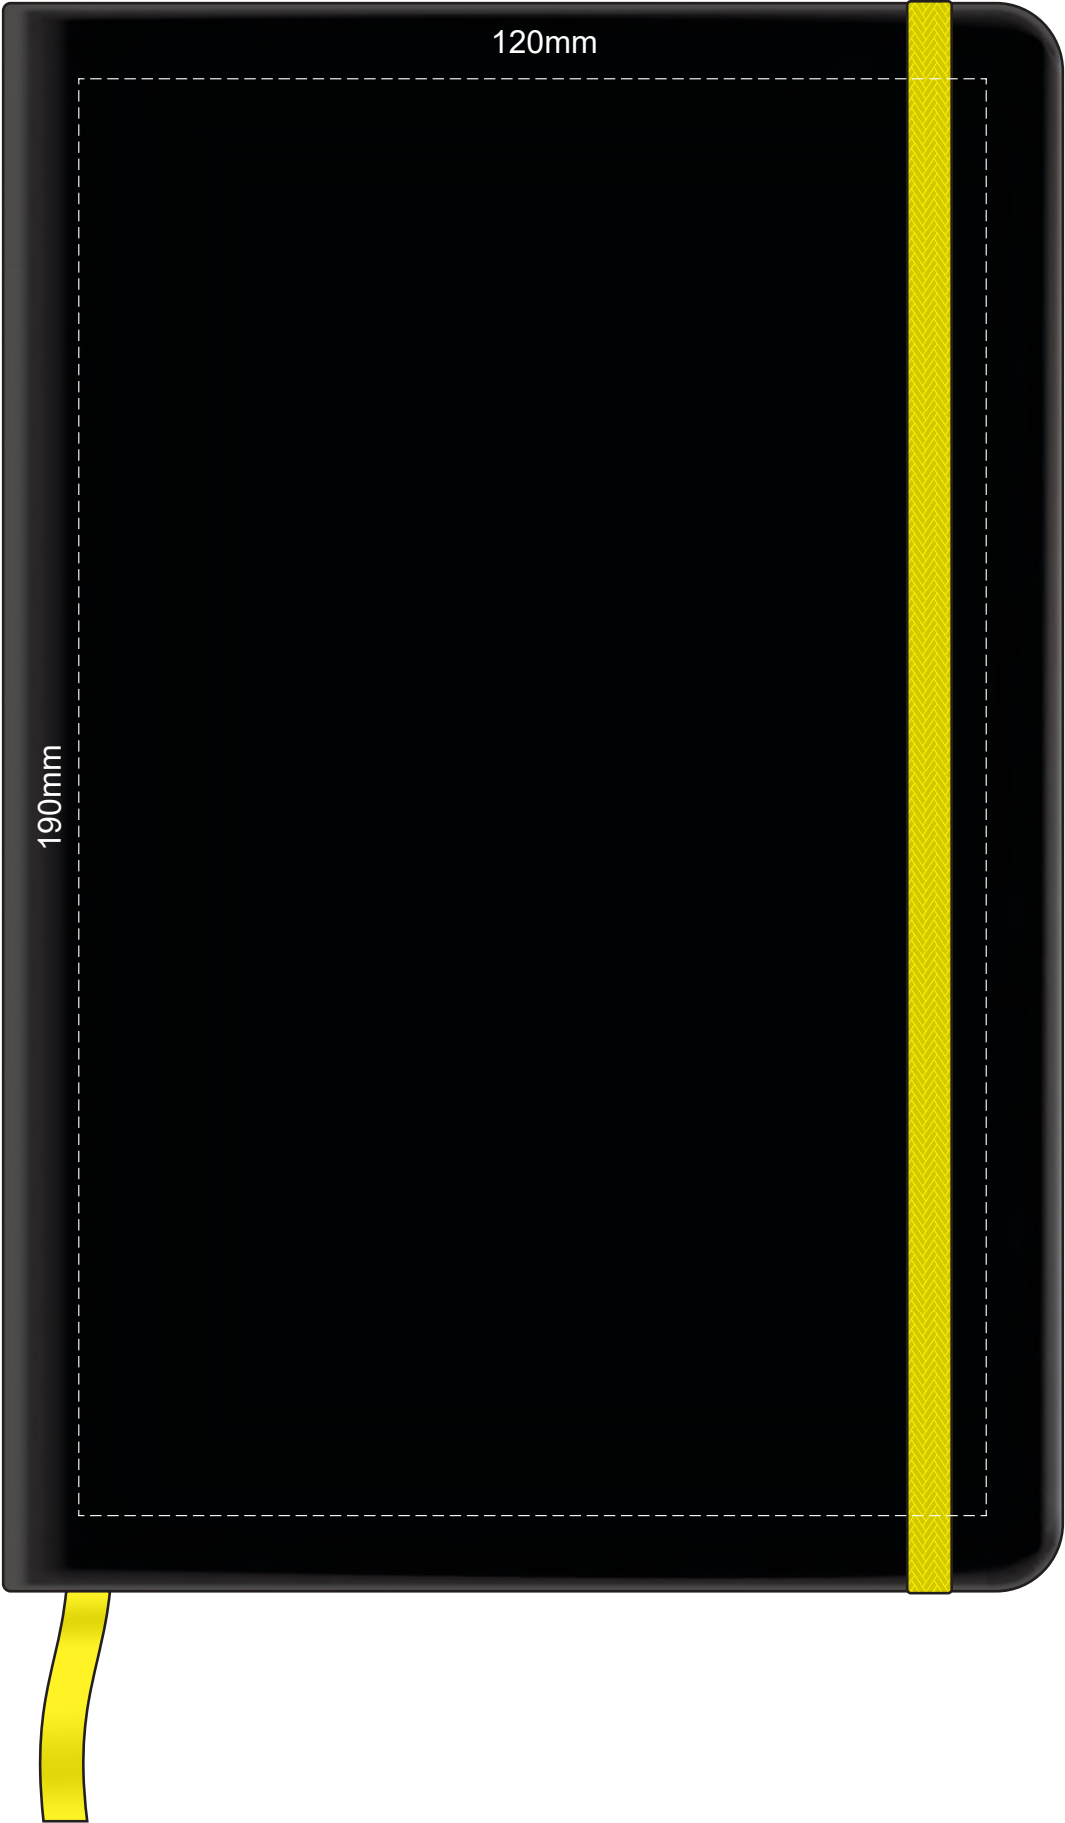

100% of Actual Size
Pad Print

Branding area can be moved anywhere within the red line.

100% of Actual Size
BACK Pad Print

Branding area can be moved anywhere within the red line.

100% of Actual Size
Screen Print (one colour)

100% of Actual Size
BACK Screen Print (one colour)

100% of Actual Size
Direct Digital

100% of Actual Size
Foil Printing Front Cover
FRONT ONLY

Please note: Print area 70mm x 55mm is **moveable within the red dotted area**, the print area cannot be rotated.

-  Copper Foil Print Colour
-  Silver Foil Print Colour
-  Gold Foil Print Colour

70% of Actual Size
Digital Print - Belly Band Template

Artwork will be printed directly onto the product via CMYK printing (no white), colours will not be vibrant due to white ink not being available for this process

Green Line = Fold Lines when assembled on notebook

Blue Line = The SIGNIFICANT PRINT AREA

(Keep all critical images & text within this box)

Black Line = Maximum print area

Pink Line = Bleed off to here

25% of Actual Size