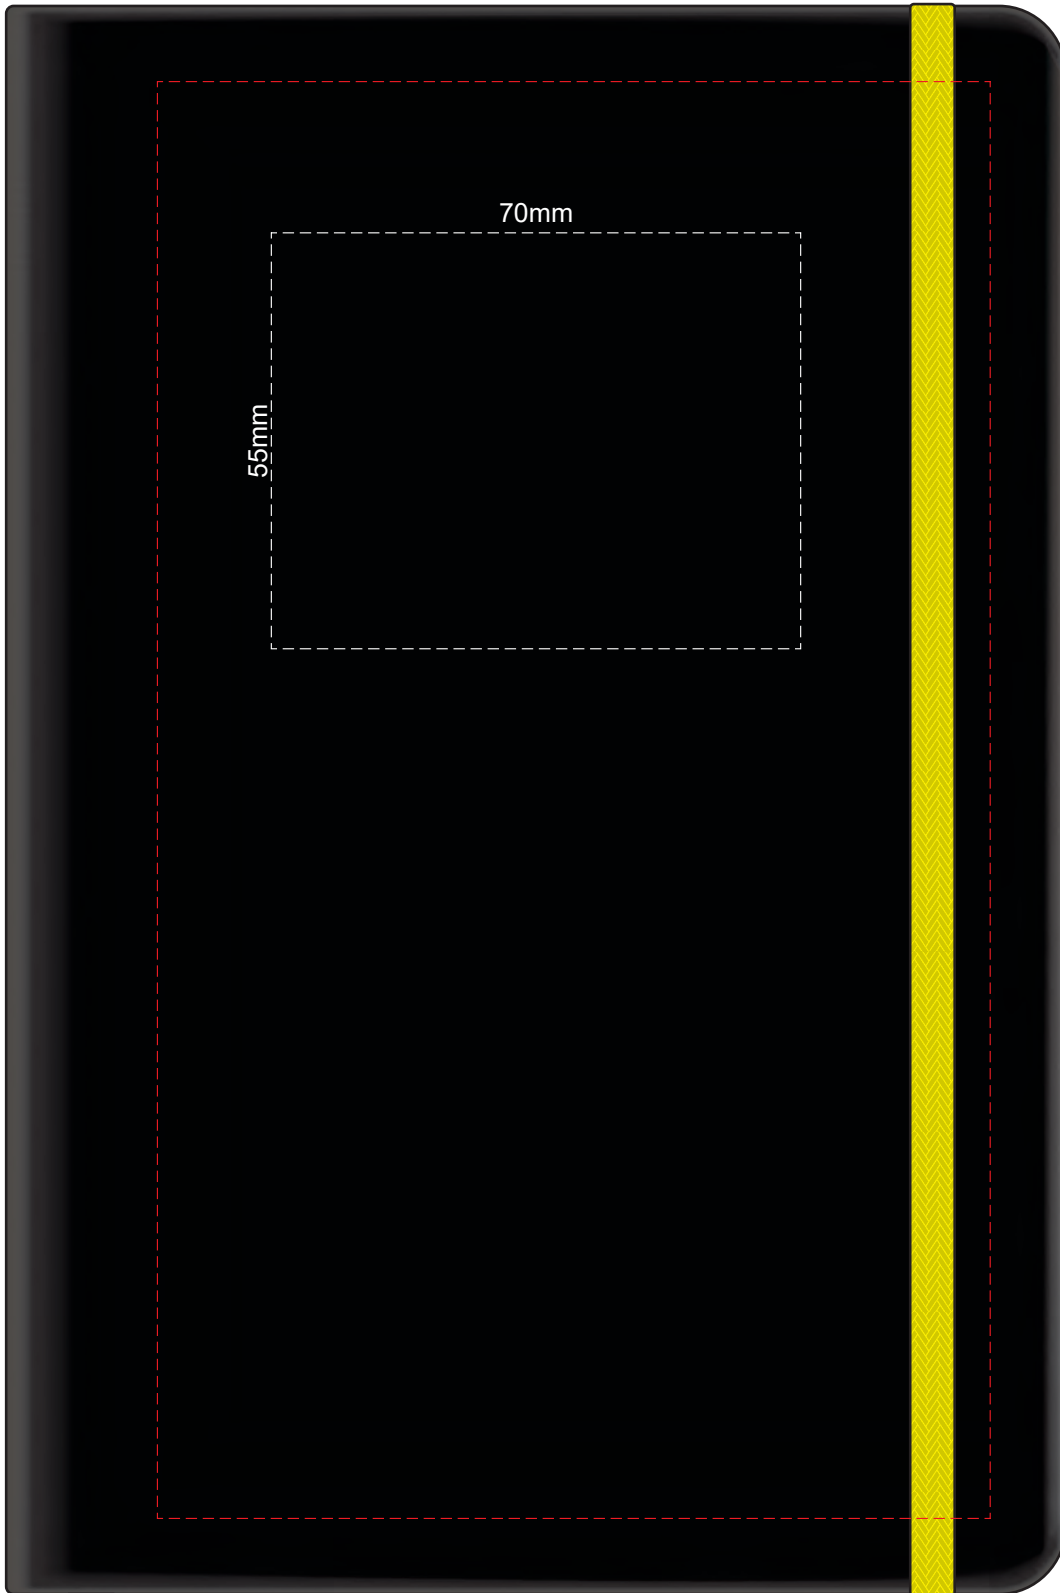

100% of Actual Size
Pad Print

Branding area can be moved anywhere within the red line.

100% of Actual Size
BACK Pad Print

Branding area can be moved anywhere within the red line.

100% of Actual Size
Screen Print (one colour)

100% of Actual Size
BACK Screen Print (one colour)

100% of Actual Size
Direct Digital

100% of Actual Size
Foil Printing Front Cover
FRONT ONLY

Please note: Print area 70mm x 55mm is **moveable within the red dotted area**, the print area cannot be rotated.

-  Copper Foil Print Colour
-  Silver Foil Print Colour
-  Gold Foil Print Colour

70% of Actual Size
Digital Print - Belly Band Template

Artwork will be printed directly onto the product via CMYK printing (no white), colours will not be vibrant due to white ink not being available for this process

Green Line = Fold Lines when assembled on notebook

Blue Line = The SIGNIFICANT PRINT AREA

(Keep all critical images & text within this box)

Black Line = Maximum print area

Pink Line = Bleed off to here

25% of Actual Size