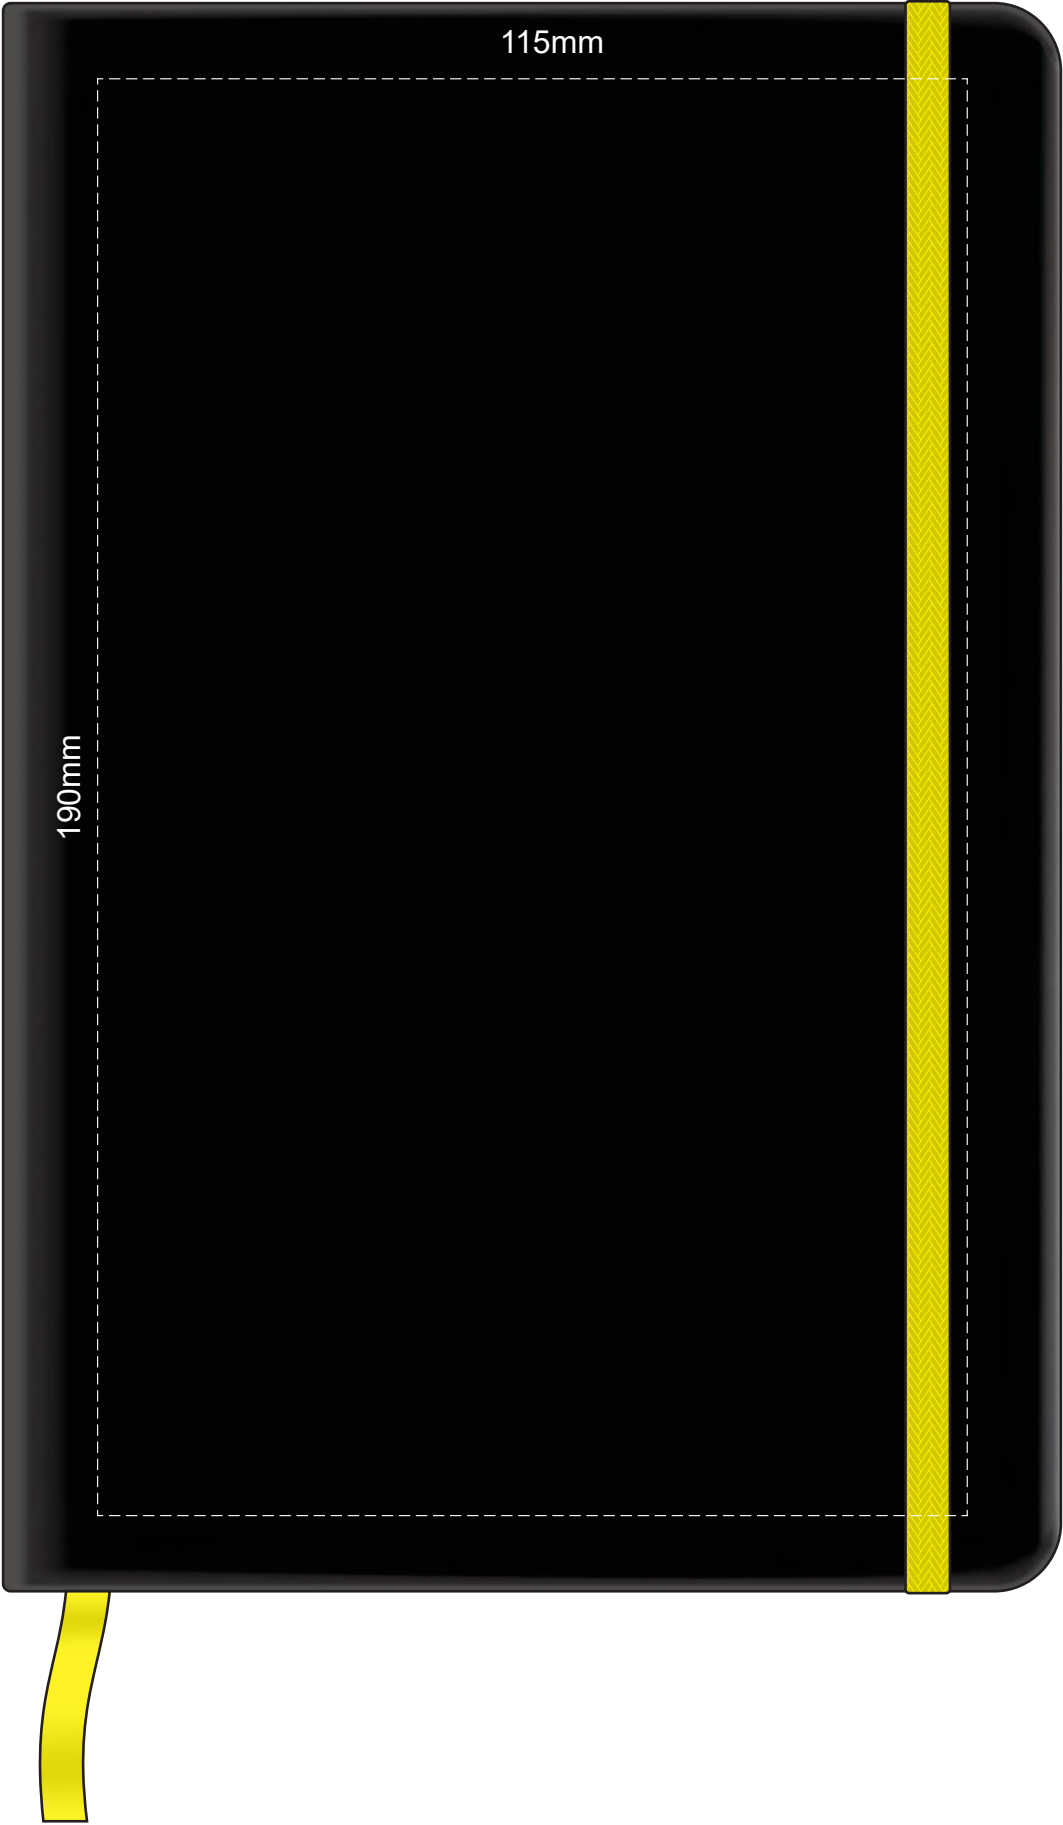

100% of Actual Size
Pad Print

Branding area can be moved anywhere within the red line.

100% of Actual Size
BACK Pad Print

Branding area can be moved anywhere within the red line.

100% of Actual Size
Screen Print (one colour)

100% of Actual Size
BACK Screen Print (one colour)

100% of Actual Size
Direct Digital

100% of Actual Size
Foil Printing Front Cover
FRONT ONLY

Please note: Print area 70mm x 55mm is **moveable within the red dotted area**, the print area cannot be rotated.

-  Copper Foil Print Colour
-  Silver Foil Print Colour
-  Gold Foil Print Colour

70% of Actual Size
Digital Print - Belly Band Template

Artwork will be printed directly onto the product via CMYK printing (no white), colours will not be vibrant due to white ink not being available for this process

Green Line = Fold Lines when assembled on notebook

Blue Line = The SIGNIFICANT PRINT AREA

(Keep all critical images & text within this box)

Black Line = Maximum print area

Pink Line = Bleed off to here

25% of Actual Size