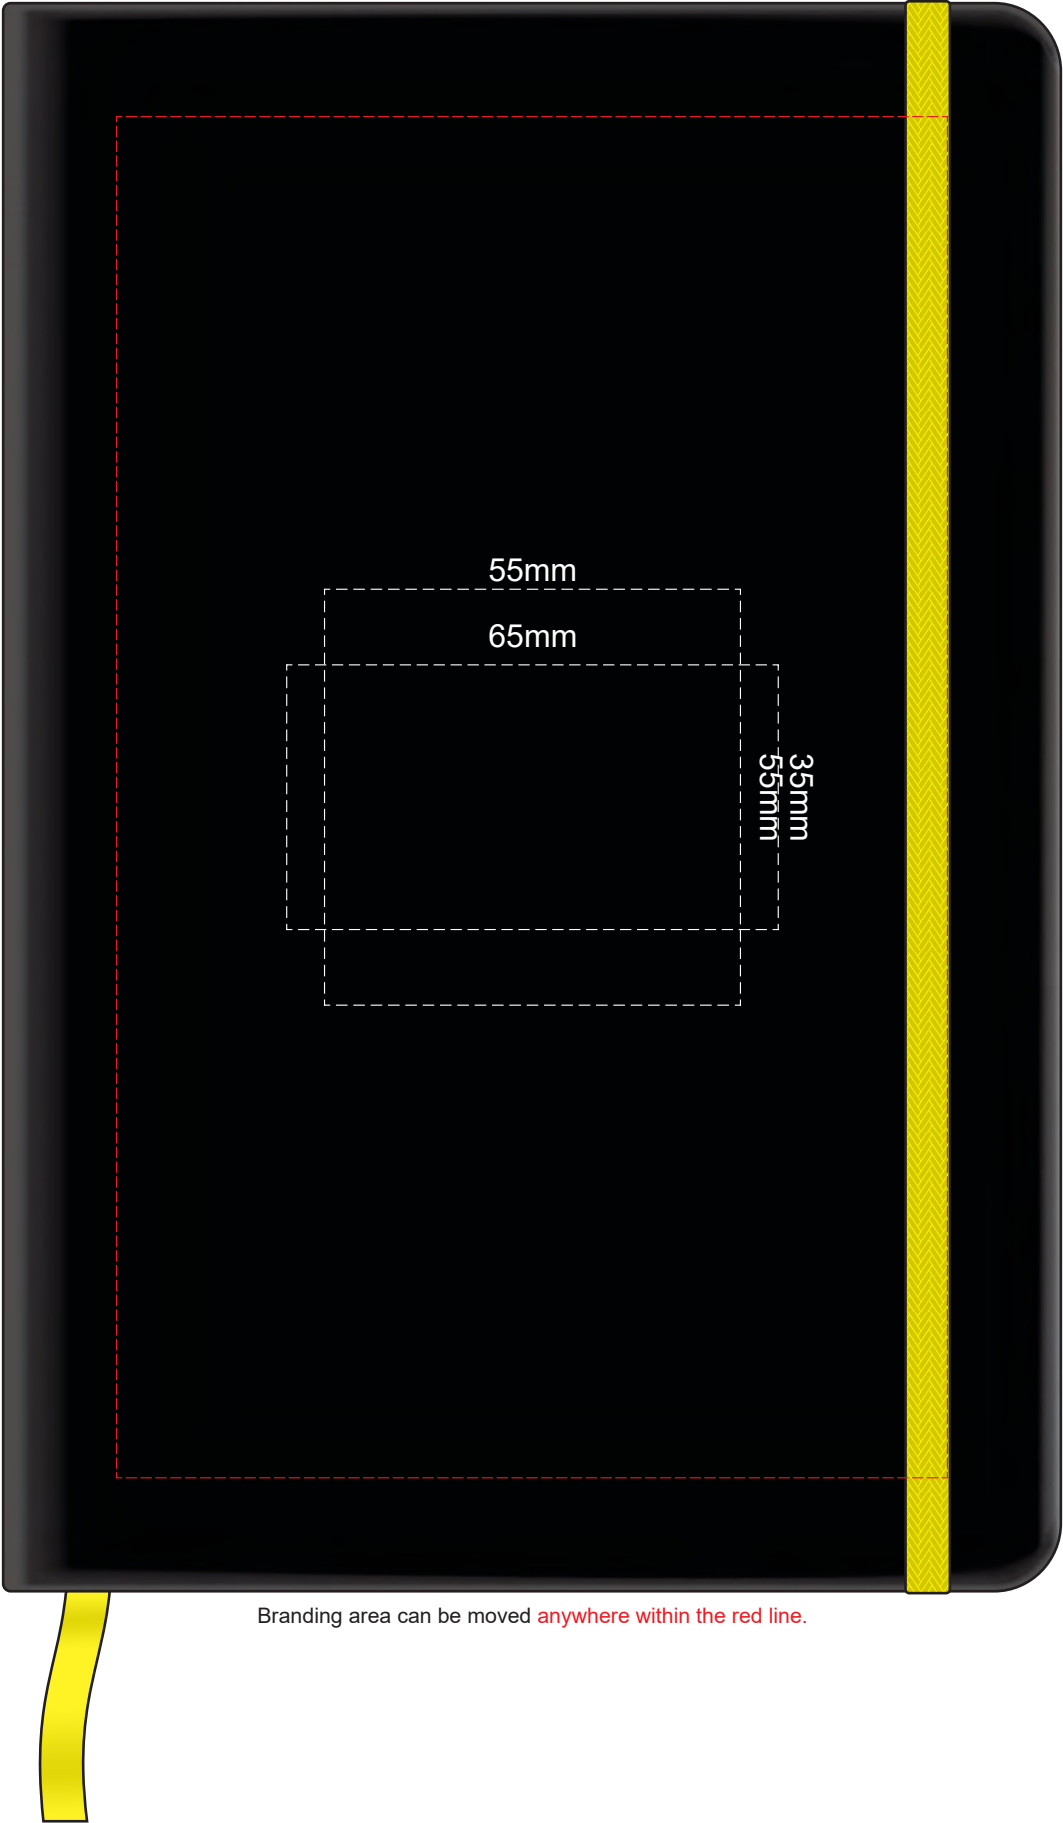

100% of Actual Size
Pad Print

Branding area can be moved anywhere within the red line.

100% of Actual Size
BACK Pad Print

Branding area can be moved anywhere within the red line.

100% of Actual Size
Screen Print (one colour)

100% of Actual Size
BACK Screen Print (one colour)

100% of Actual Size
Direct Digital

100% of Actual Size
Foil Printing Front Cover
FRONT ONLY

Please note: Print area 70mm x 55mm is **moveable within the red dotted area**, the print area cannot be rotated.

-  Copper Foil Print Colour
-  Silver Foil Print Colour
-  Gold Foil Print Colour

70% of Actual Size
Digital Print - Belly Band Template

Artwork will be printed directly onto the product via CMYK printing (no white), colours will not be vibrant due to white ink not being available for this process

Green Line = Fold Lines when assembled on notebook

Blue Line = The SIGNIFICANT PRINT AREA

(Keep all critical images & text within this box)

Black Line = Maximum print area

Pink Line = Bleed off to here

25% of Actual Size