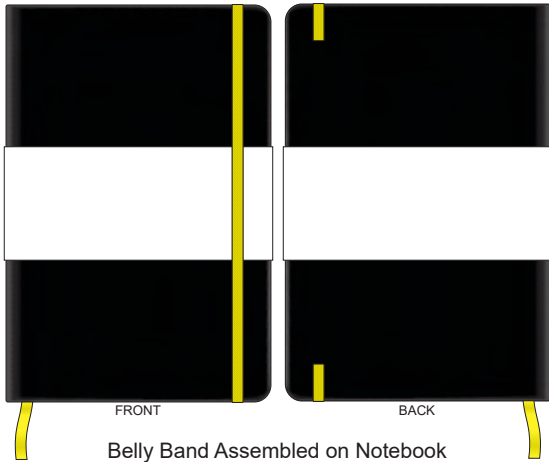

100% of Actual Size
Pad Print

Branding area can be moved anywhere within the red line.

100% of Actual Size
BACK Pad Print

Branding area can be moved anywhere within the red line.

100% of Actual Size
Screen Print (one colour)

-  Copper Foil Print Colour
-  Silver Foil Print Colour
-  Gold Foil Print Colour

70% of Actual Size
Digital Print - Belly Band Template

Artwork will be printed directly onto the product via CMYK printing (no white), colours will not be vibrant due to white ink not being available for this process

Green Line = Fold Lines when assembled on notebook

Blue Line = The SIGNIFICANT PRINT AREA

(Keep all critical images & text within this box)

Black Line = Maximum print area

Pink Line = Bleed off to here

25% of Actual Size

Belly Band Assembled on Notebook

Please note that some of the artwork will be covered by the notebook closure strap when assembled.