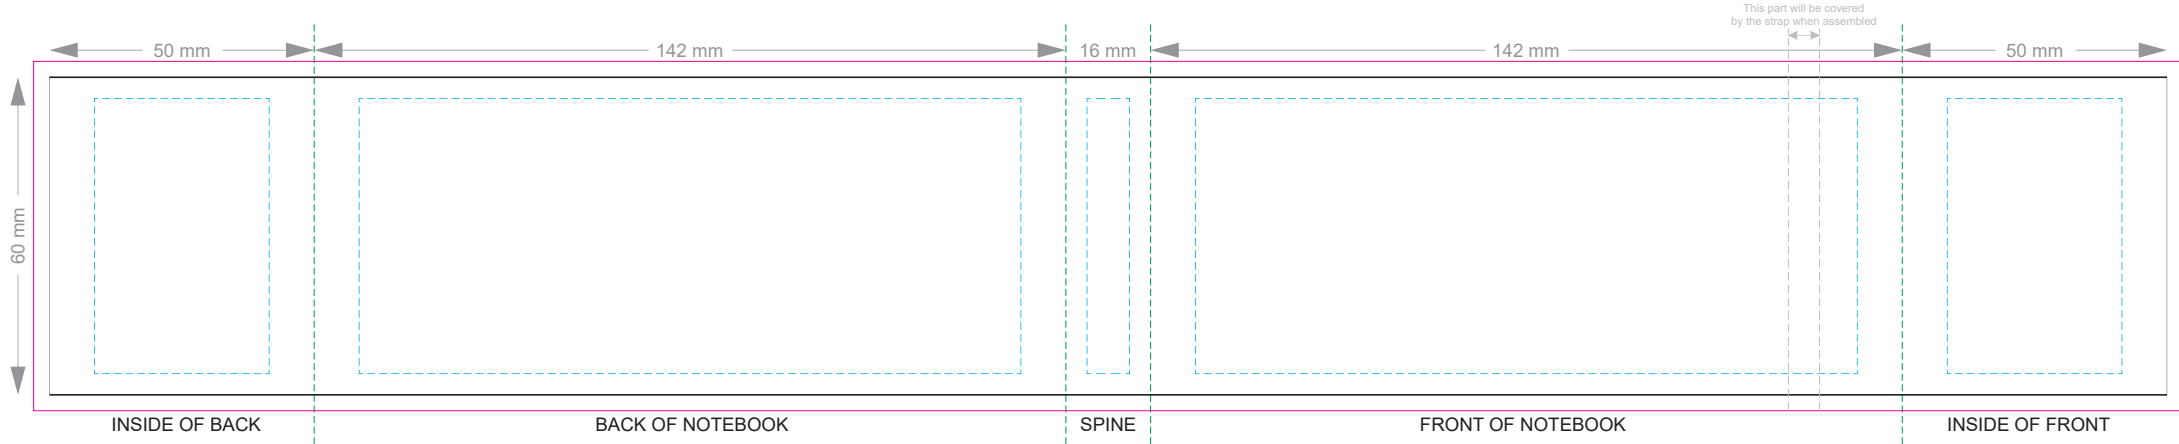

100% of Actual Size
Pad Print

Branding area can be moved anywhere within the red line.

100% of Actual Size
BACK Pad Print

Branding area can be moved anywhere within the red line.

100% of Actual Size
Screen Print (one colour)

100% of Actual Size
BACK Screen Print (one colour)

100% of Actual Size
Direct Digital

100% of Actual Size
Foil Printing Front Cover
FRONT ONLY

Please note: Print area 70mm x 55mm is **moveable within the red dotted area**, the print area cannot be rotated.

-  Copper Foil Print Colour
-  Silver Foil Print Colour
-  Gold Foil Print Colour

70% of Actual Size
Digital Print - Belly Band Template

Artwork will be printed directly onto the product via CMYK printing (no white), colours will not be vibrant due to white ink not being available for this process

Green Line = Fold Lines when assembled on notebook

Blue Line = The SIGNIFICANT PRINT AREA

(Keep all critical images & text within this box)

Black Line = Maximum print area

Pink Line = Bleed off to here

25% of Actual Size