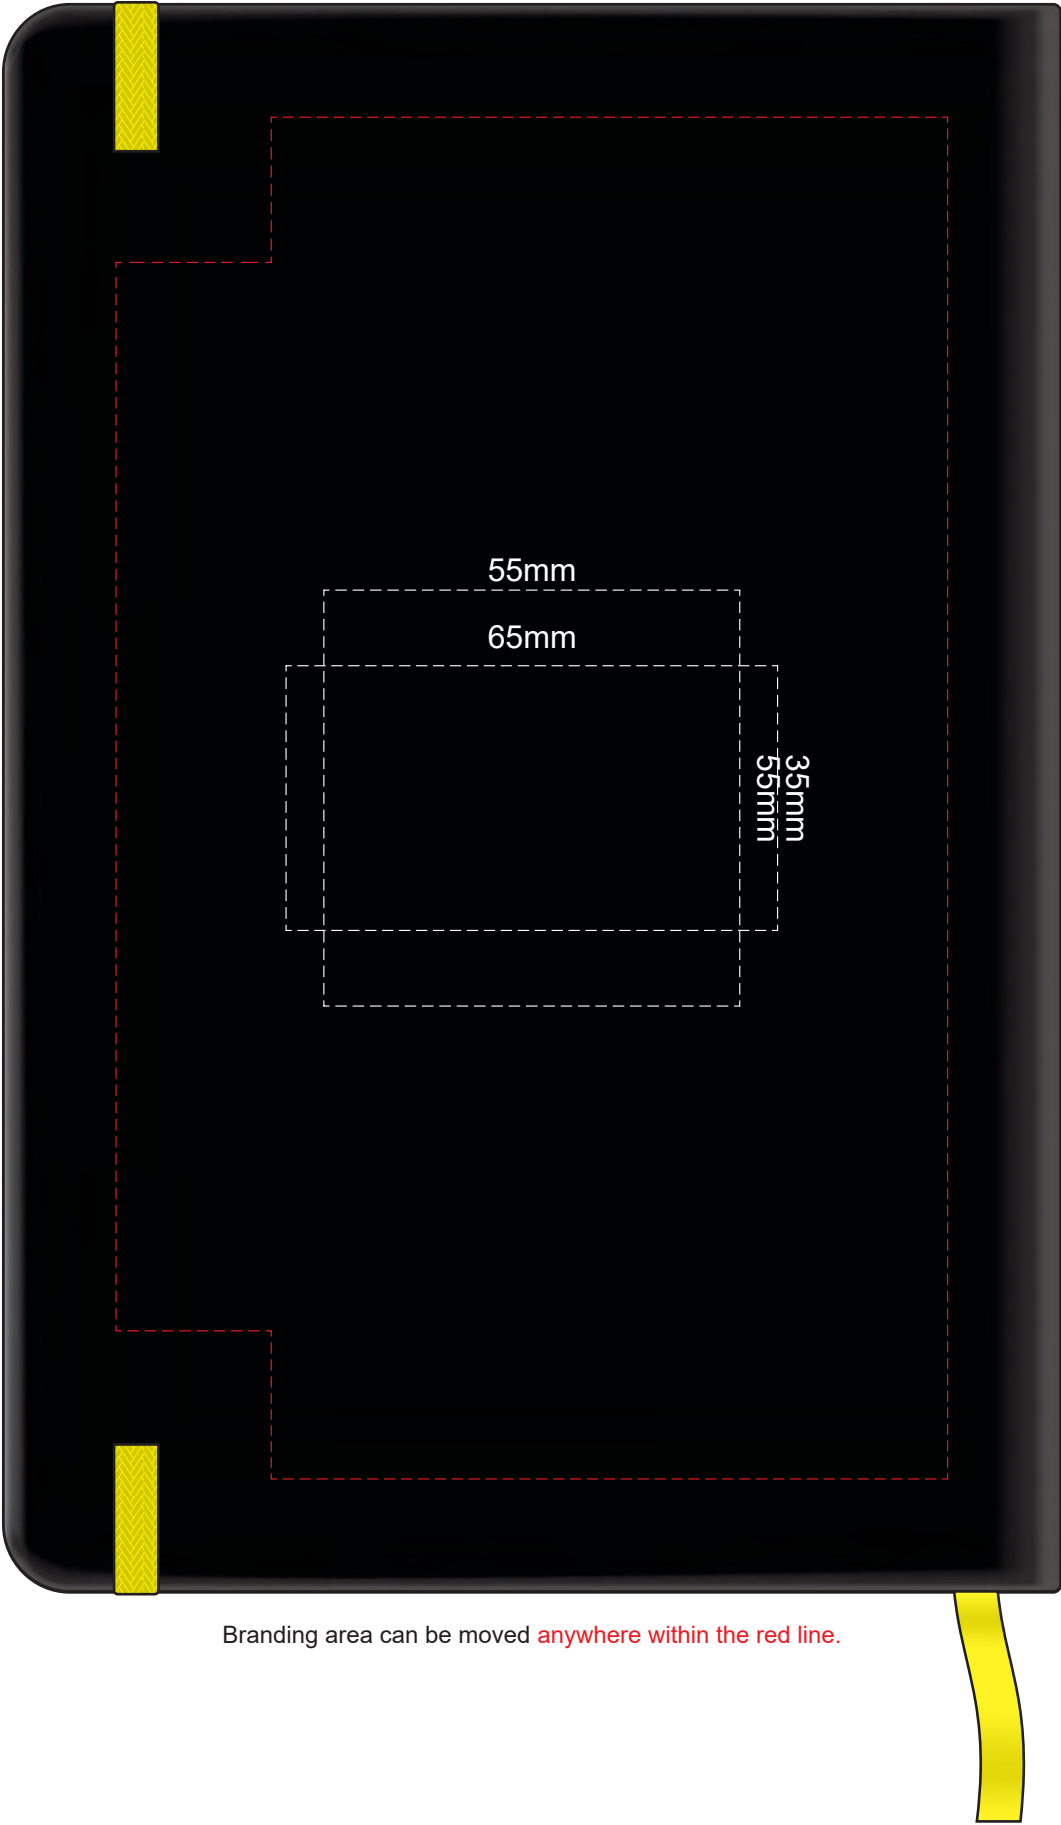

100% of Actual Size
Pad Print

Branding area can be moved anywhere within the red line.

100% of Actual Size
BACK Pad Print

Branding area can be moved anywhere within the red line.

100% of Actual Size
Screen Print (one colour)

100% of Actual Size
BACK Screen Print (one colour)

100% of Actual Size
Direct Digital

100% of Actual Size
Foil Printing Front Cover
FRONT ONLY

Please note: Print area 70mm x 55mm is **moveable within the red dotted area**, the print area cannot be rotated.

-  Copper Foil Print Colour
-  Silver Foil Print Colour
-  Gold Foil Print Colour

70% of Actual Size
Digital Print - Belly Band Template

Artwork will be printed directly onto the product via CMYK printing (no white), colours will not be vibrant due to white ink not being available for this process

Green Line = Fold Lines when assembled on notebook

Blue Line = The SIGNIFICANT PRINT AREA

(Keep all critical images & text within this box)

Black Line = Maximum print area

Pink Line = Bleed off to here

25% of Actual Size