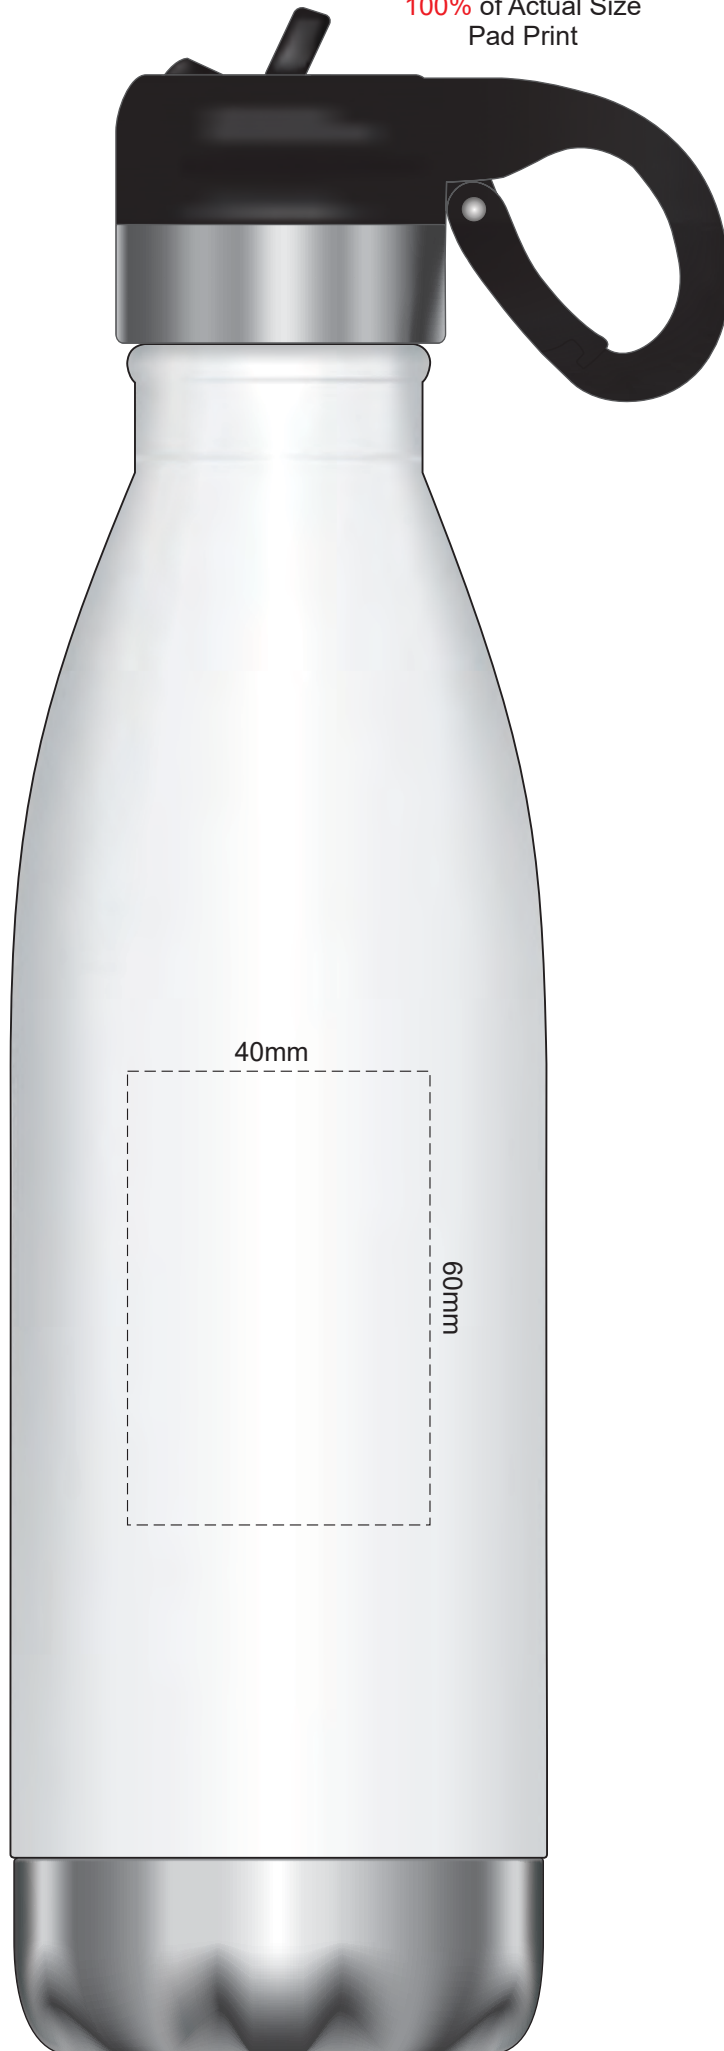

100% of Actual Size
Pad Print

Red Line = Exact opposites of the product
(centre artwork to the red line)

100% of Actual Size
Laser Engraving

60mm

90mm

-  Silver Engraves to a Natural Etch
-  Colours Engraves to a Shiny Steel Finish

Red Line = Exact opposites of the product
(centre artwork to the red line)