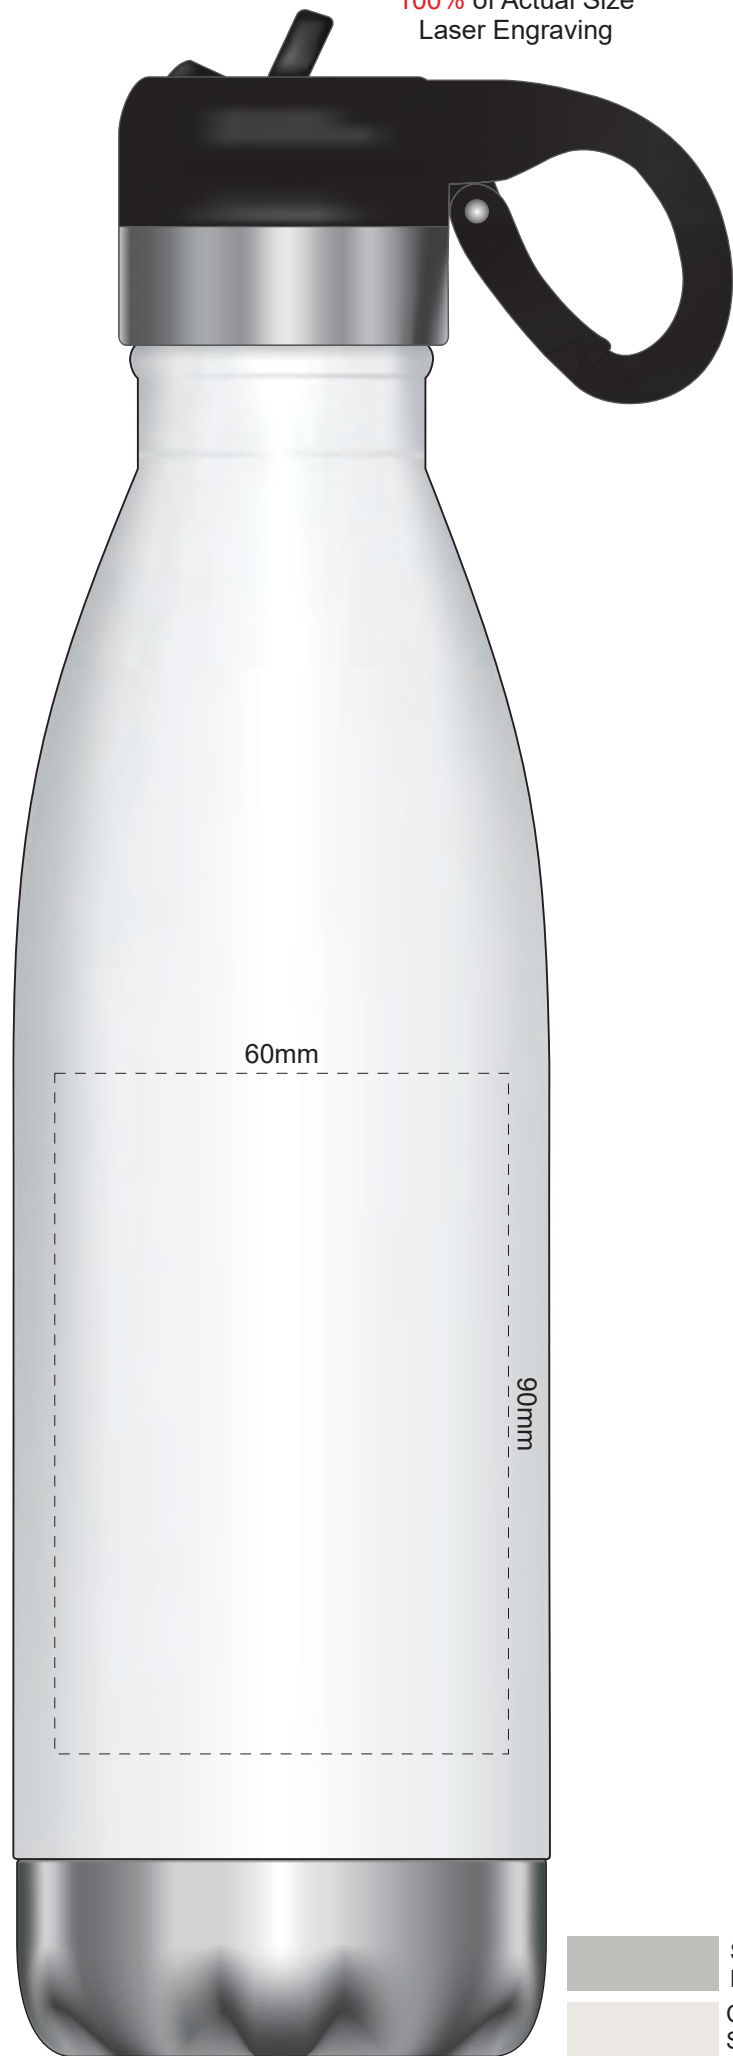

100% of Actual Size
Pad Print

Red Line = Exact opposites of the product
(centre artwork to the red line)

100% of Actual Size
Laser Engraving

60mm

90mm

-  Silver Engraves to a Natural Etch
-  Colours Engraves to a Shiny Steel Finish

Red Line = Exact opposites of the product
(centre artwork to the red line)