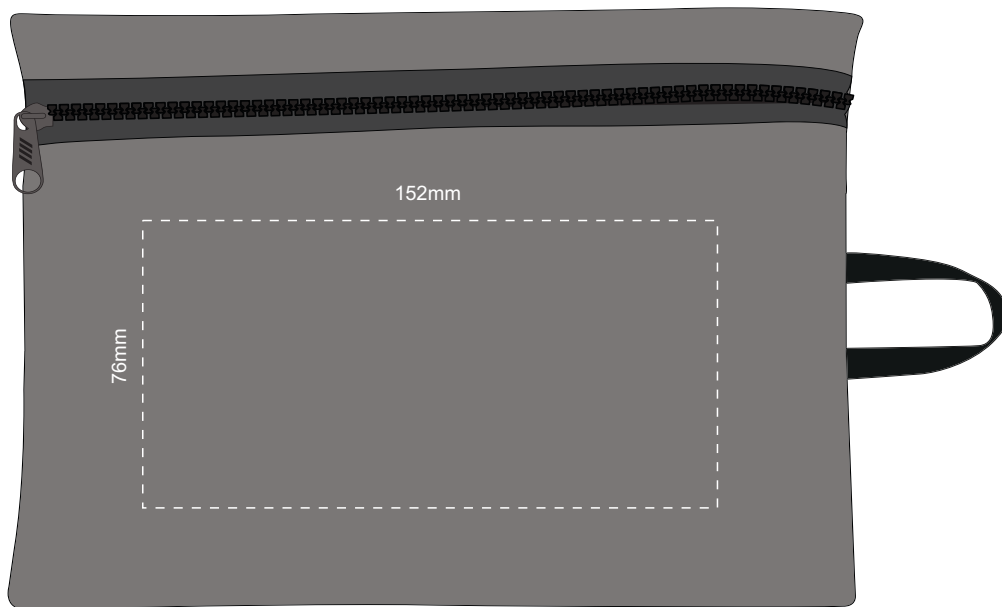

Actual Size: 50% when viewed on A4 paper

Screen Print / Digital Transfer

FRONT

BACK