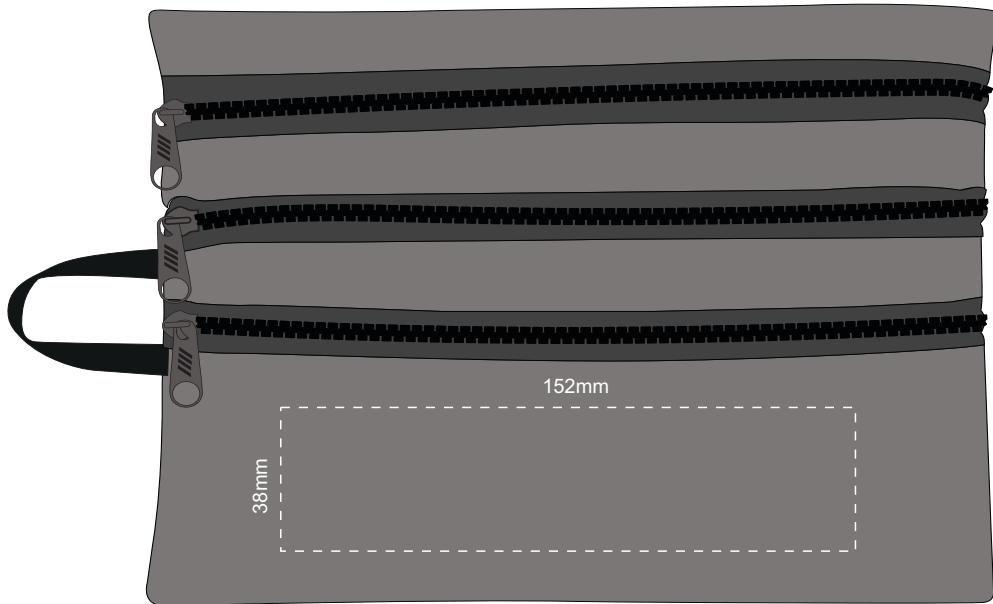

Actual Size: 50% when viewed on A4 paper

Screen Print / Digital Transfer

FRONT

BACK