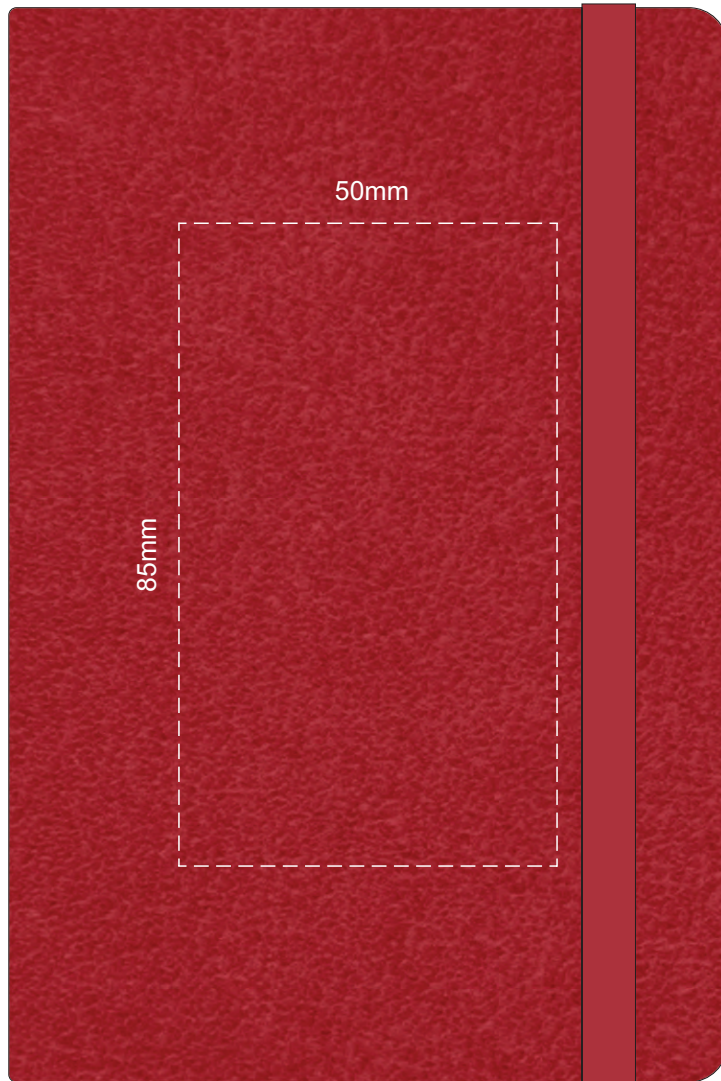

100% of Actual Size
Pad Print

FRONT

100% of Actual Size
Pad Print

BACK

Branding area can be moved **anywhere within the red line.**

100% of Actual Size
Screen Print

100% of Actual Size
Debossing