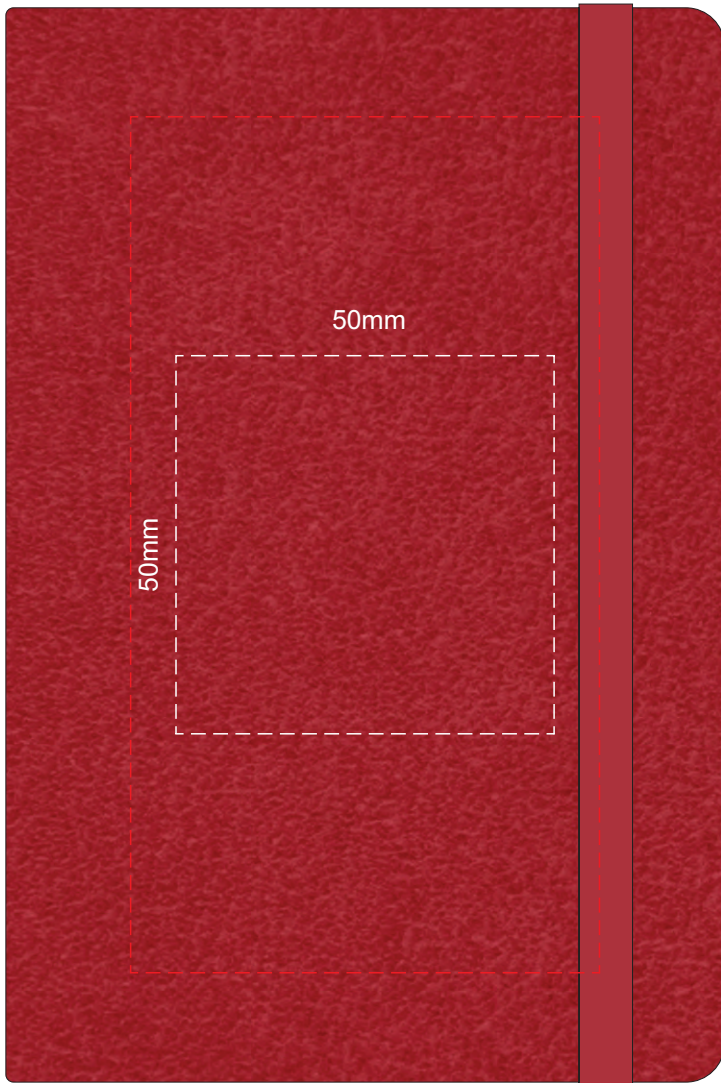

100% of Actual Size
Pad Print

FRONT

100% of Actual Size
Pad Print

BACK

Branding area can be moved **anywhere within the red line.**

100% of Actual Size
Screen Print

100% of Actual Size
Debossing