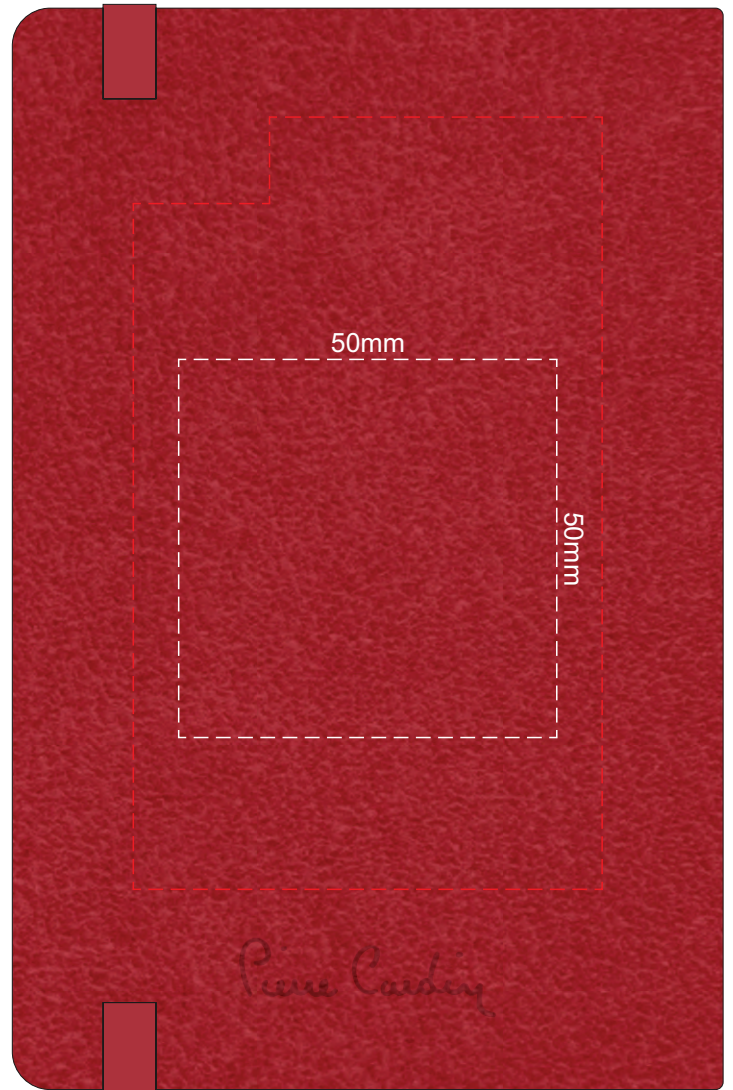

100% of Actual Size
Pad Print

FRONT

100% of Actual Size
Pad Print

BACK

Branding area can be moved **anywhere within the red line.**

100% of Actual Size
Screen Print

100% of Actual Size
Debossing