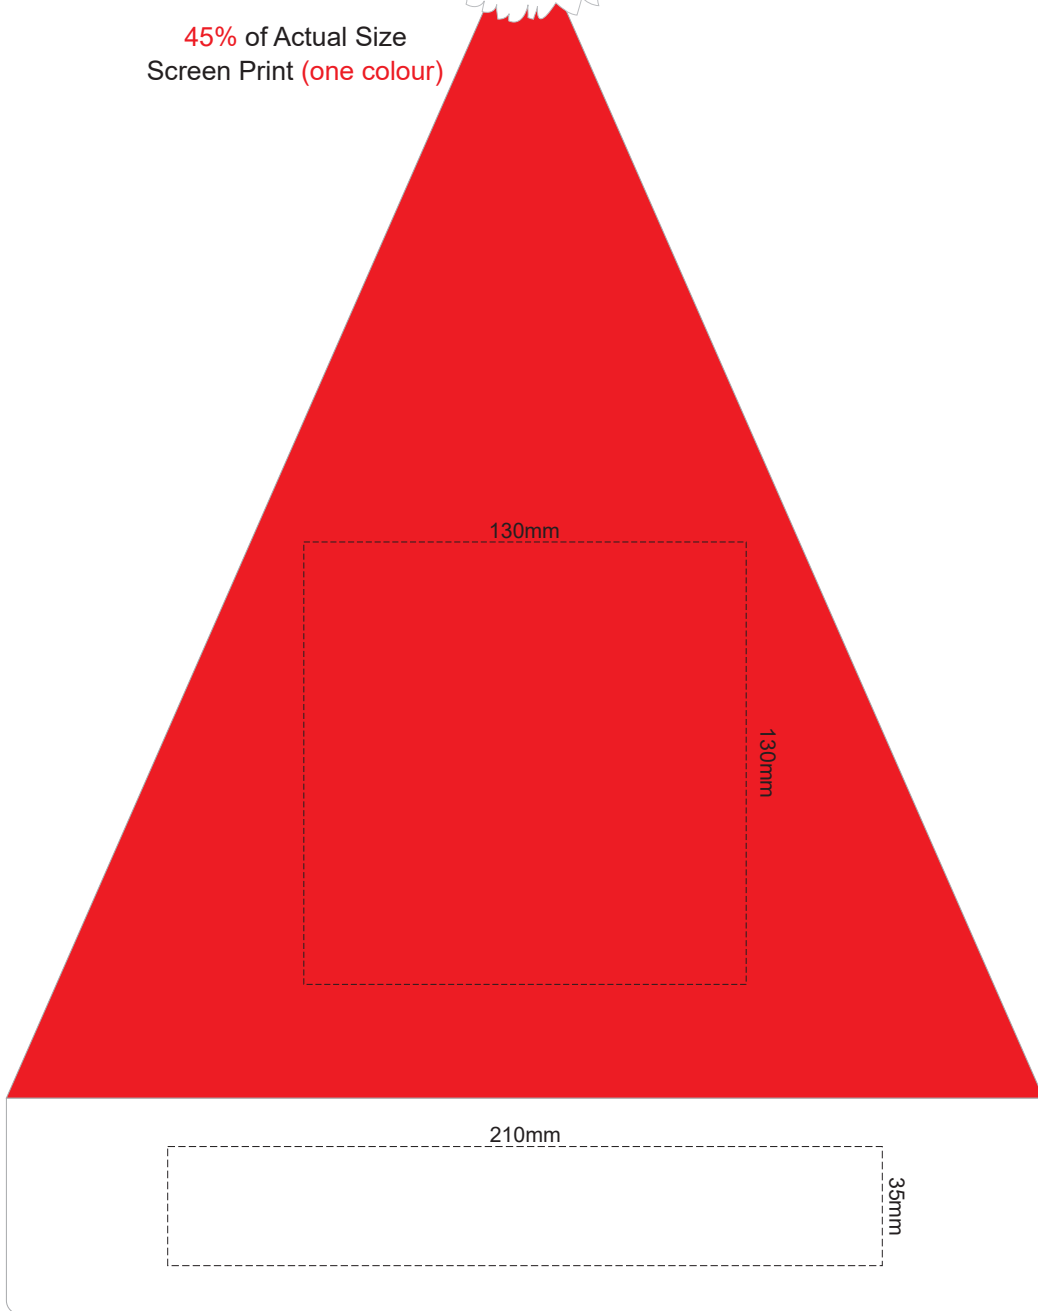

45% of Actual Size
Screen Print (one colour)

White print on red is not recommended as it can be affected by dye migration

45% of Actual Size
Colourflex Transfer