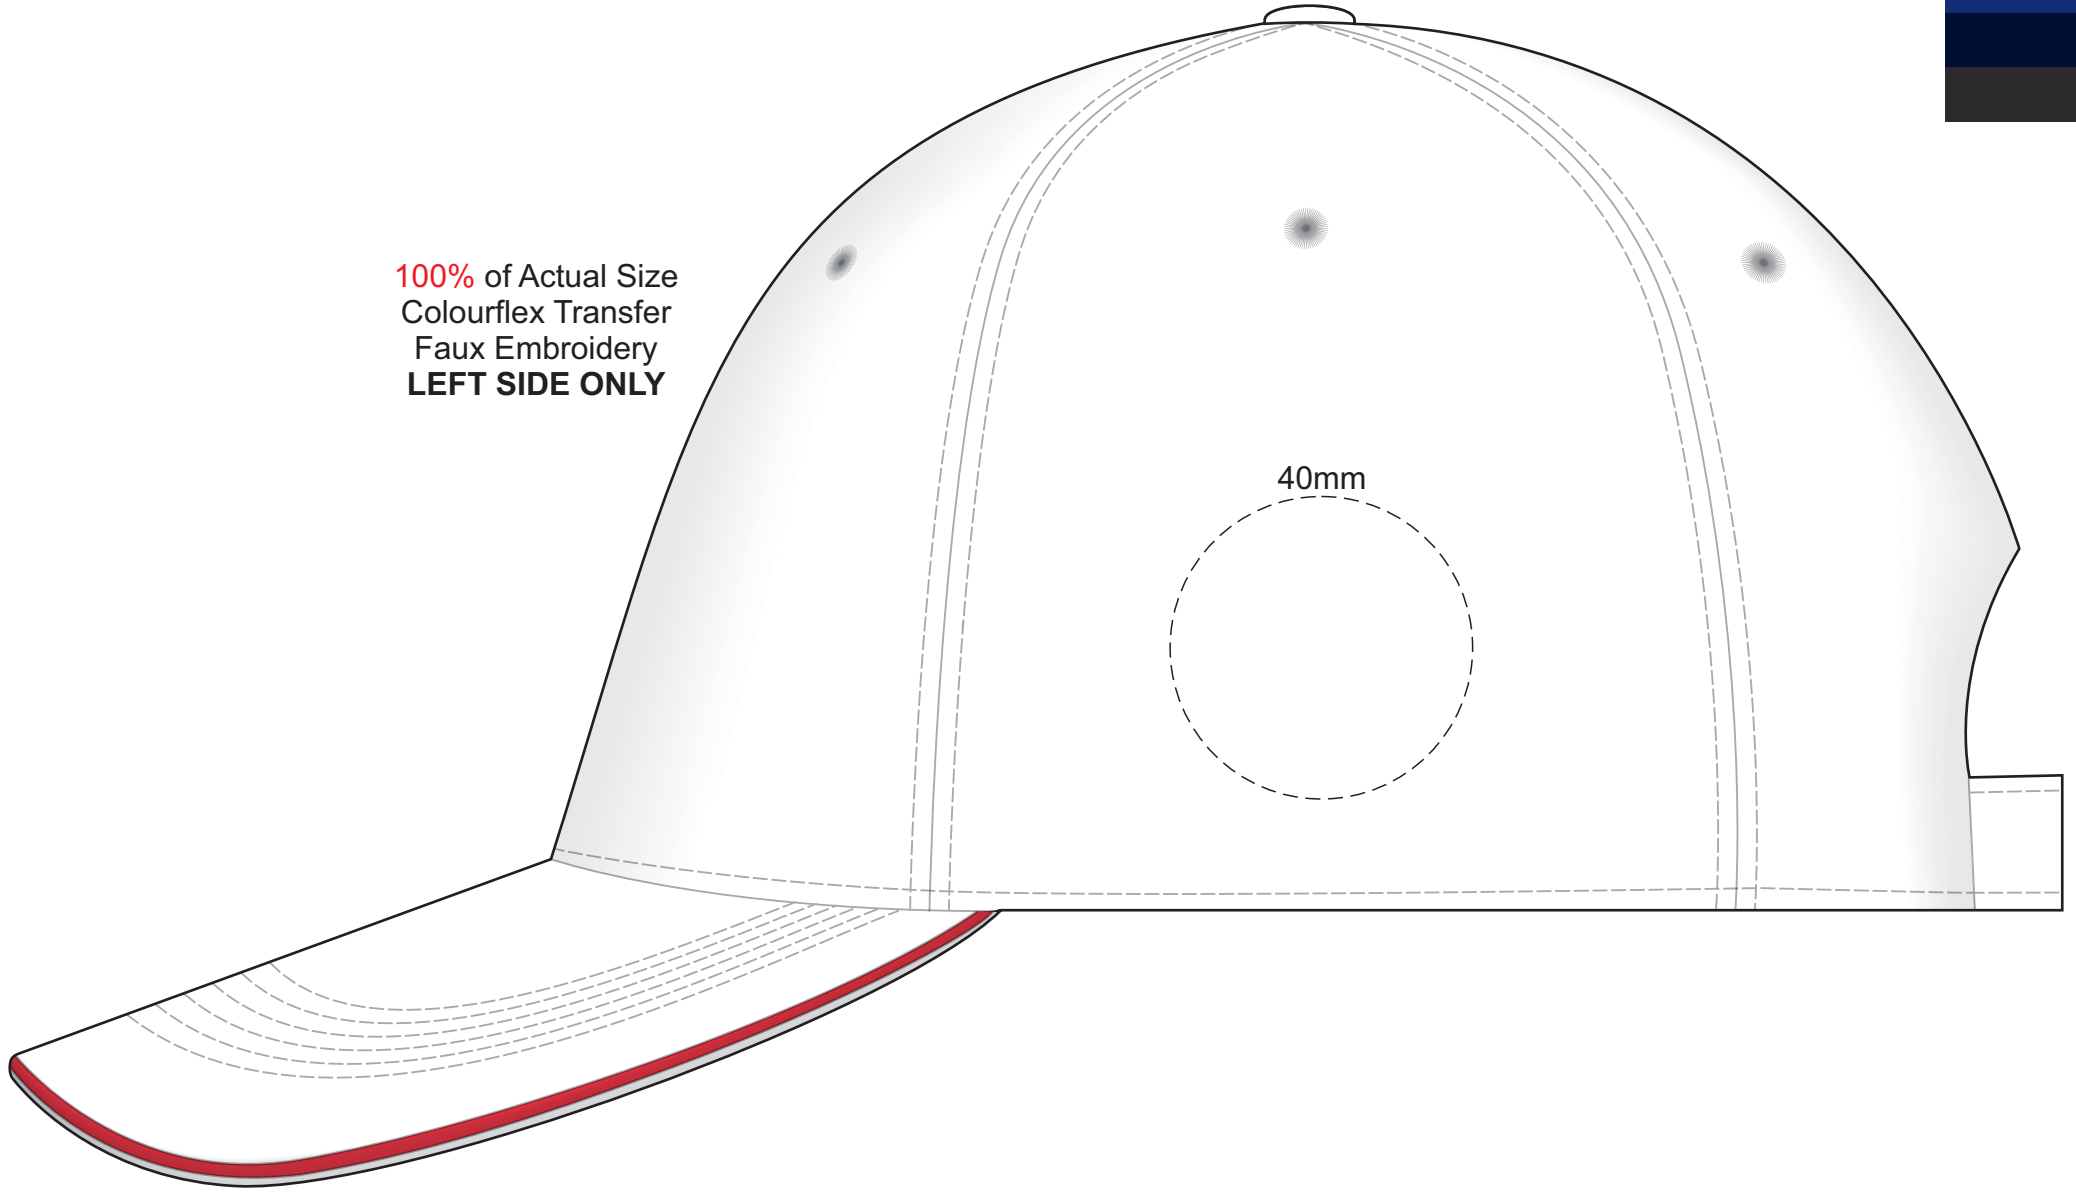

100% of Actual Size  
Colourflex Transfer  
Faux Embroidery  
FRONT

100% of Actual Size  
Colourflex Transfer  
Faux Embroidery  
**LEFT SIDE ONLY**

100% of Actual Size  
Embroidery  
FRONT

120mm

55mm

70mm

20mm

BACK

100% of Actual Size  
Embroidery  
LEFT SIDE ONLY