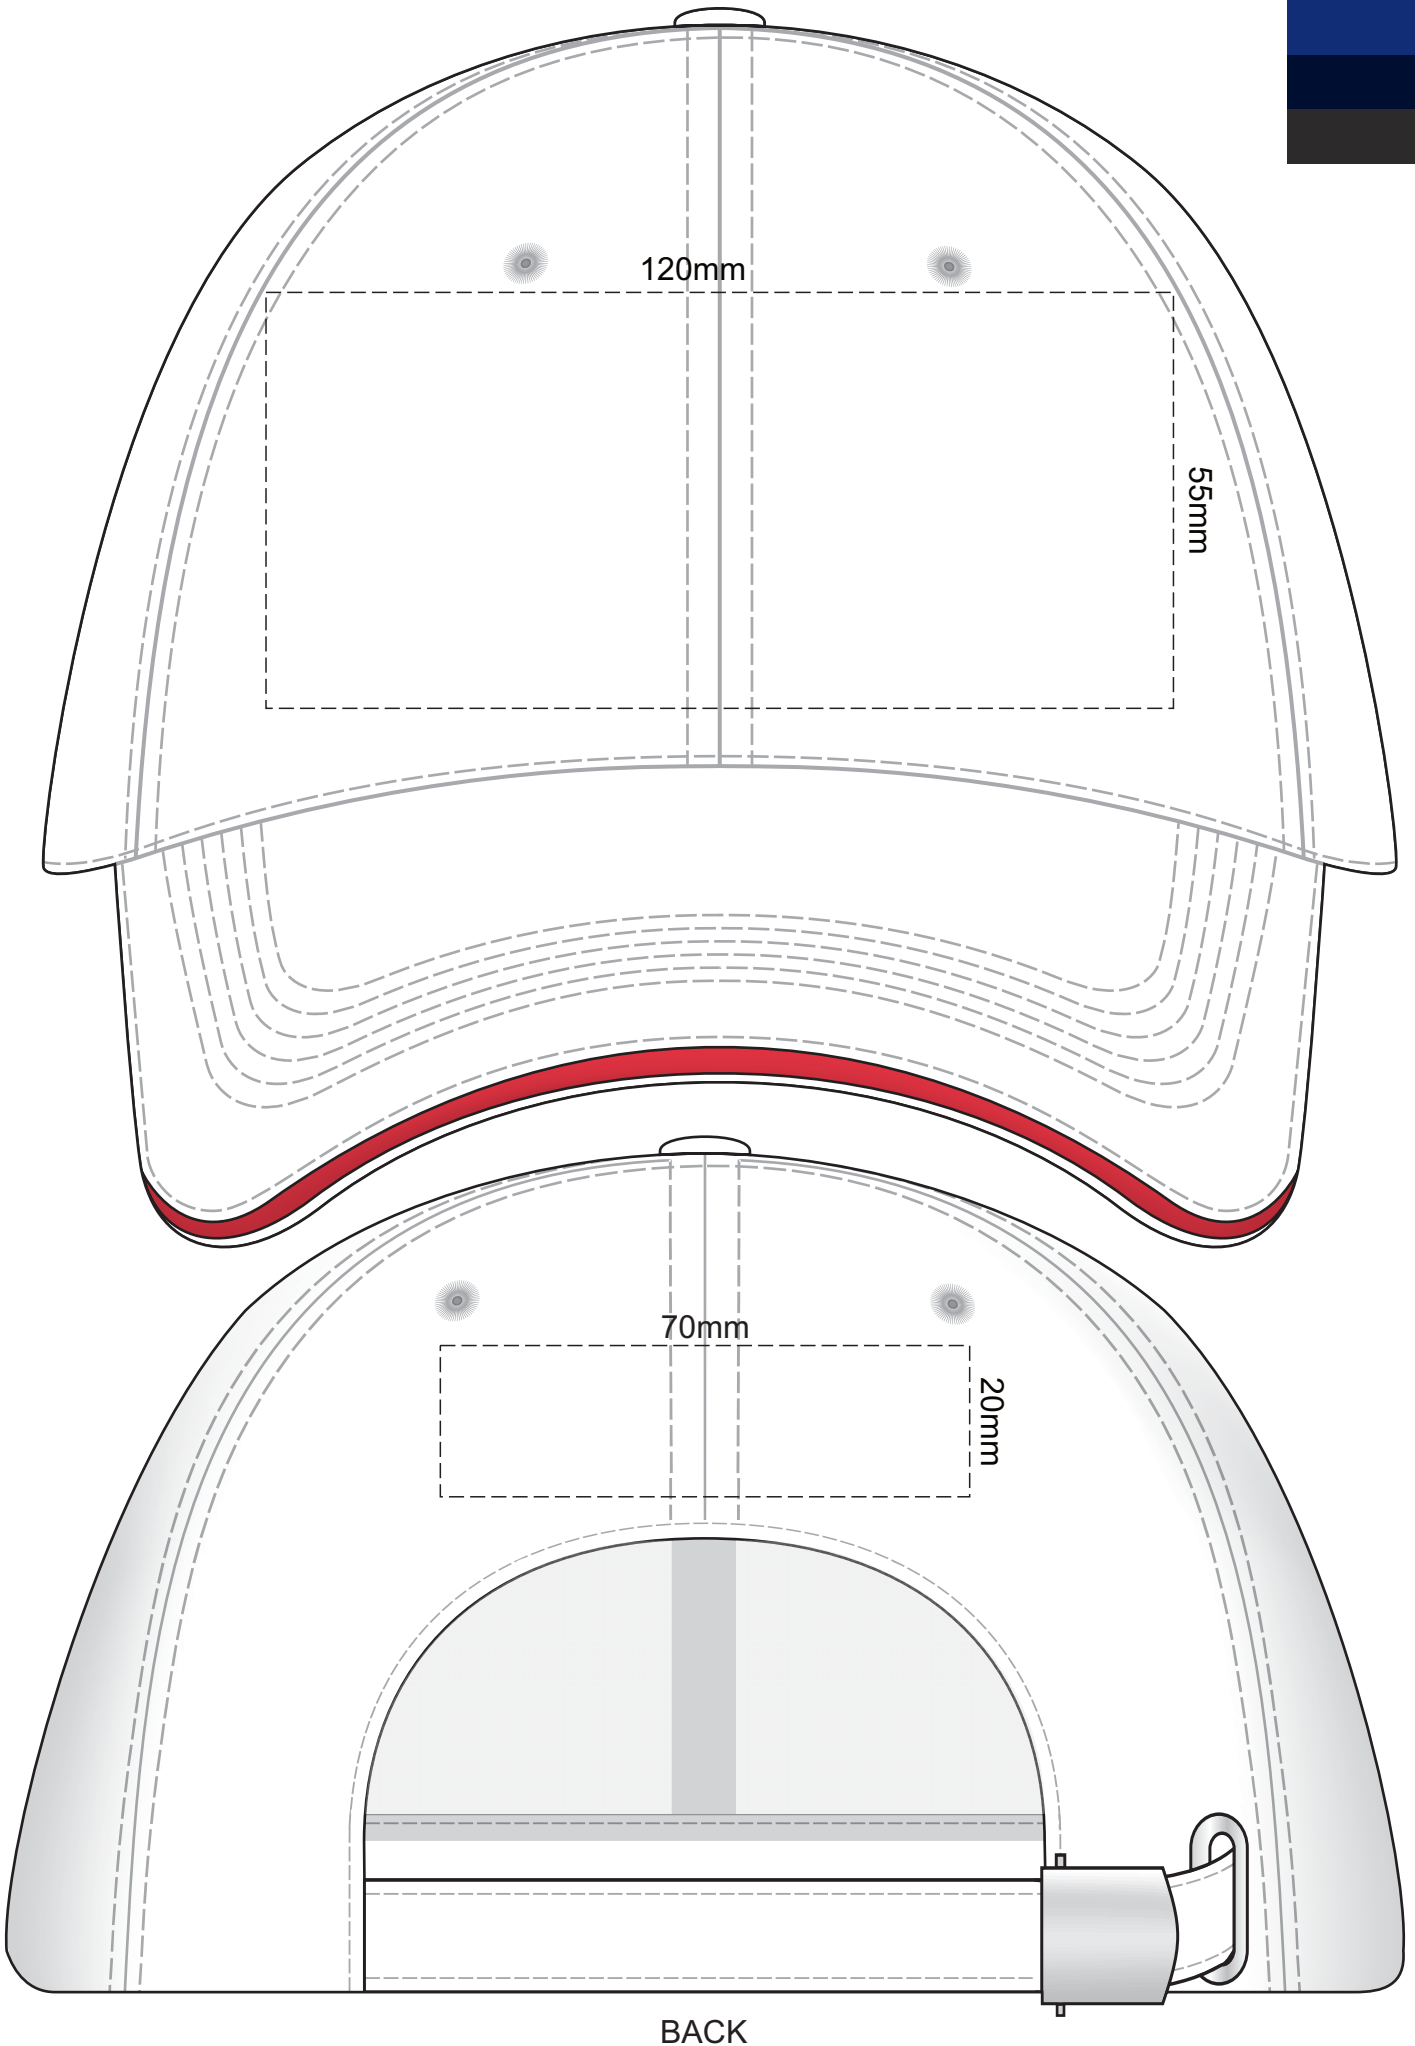

100% of Actual Size  
Colourflex Transfer  
Faux Embroidery  
FRONT

100% of Actual Size  
Colourflex Transfer  
Faux Embroidery  
**LEFT SIDE ONLY**

100% of Actual Size  
Embroidery  
FRONT

120mm

55mm

70mm

20mm

BACK

100% of Actual Size  
Embroidery  
LEFT SIDE ONLY