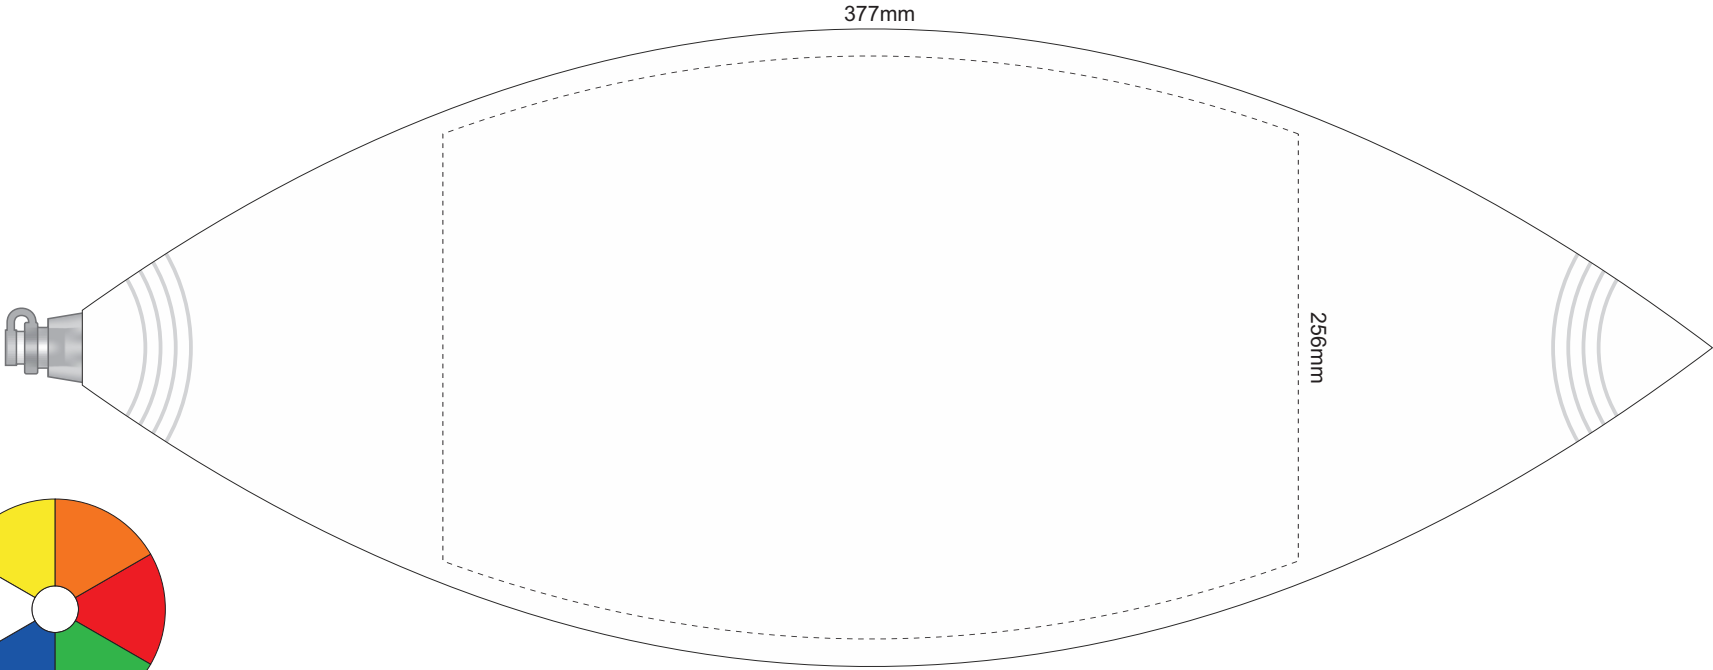

30% of Actual Size
Screen Print (printed on 'X' number of panels)

END VIEW OPPOSITE AIR VALVE
Mark 'X' on the number of panels to be printed

Slight colour variations should be considered acceptable and other colours may be available on request.
Please note pricing includes one artwork design per ball only but this can be applied to multiple panels.
Additional artwork designs can be quoted upon request.