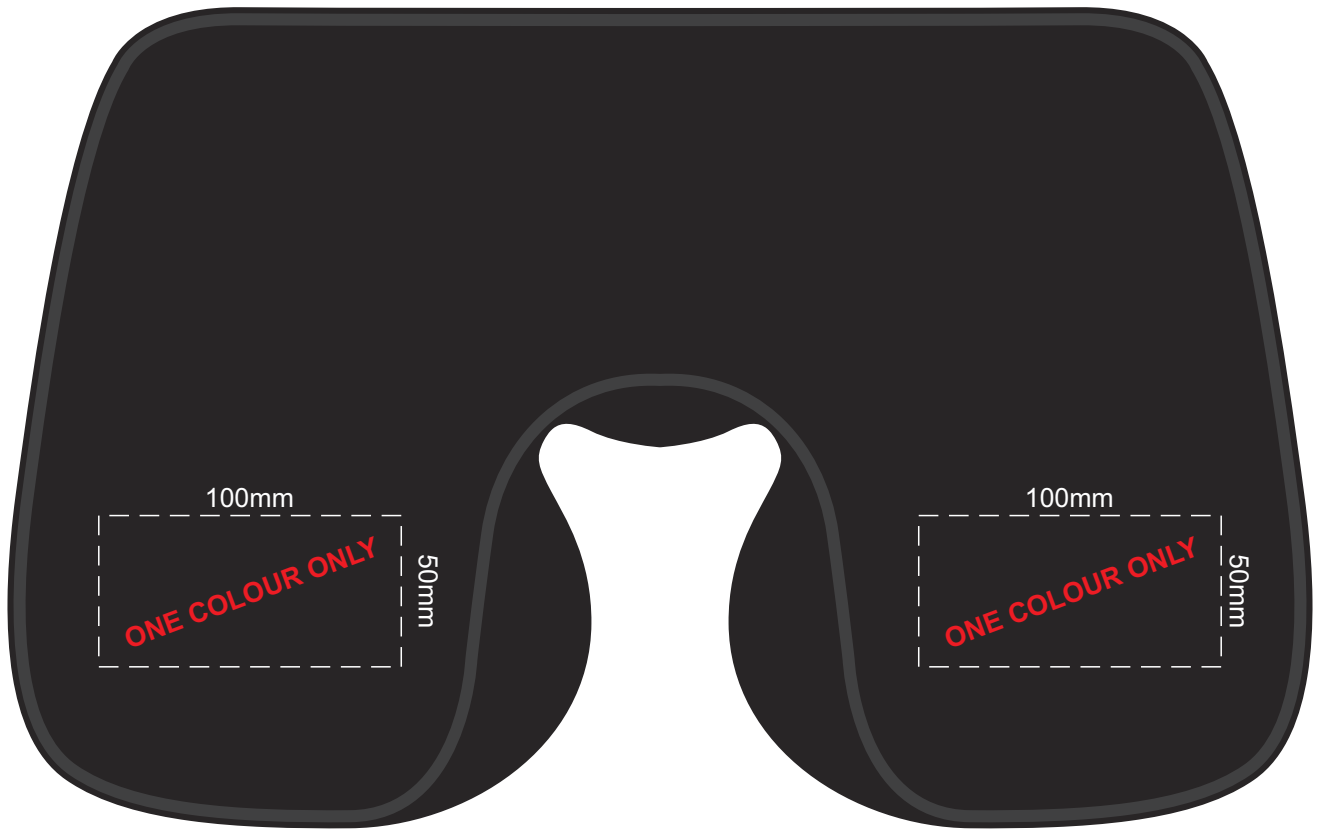

100% of Actual Size
Screen Print

100% of Actual Size
Colourflex Transfer

100% of Actual Size
Screen Print

POSITION A

100% of Actual Size
Pad Print

POSITION D

POSITION E

100% of Actual Size
Direct Digital

POSITION D

POSITION E

40% of Actual Size
Screen Print (one colour)

40% of Actual Size
Laser Engraving