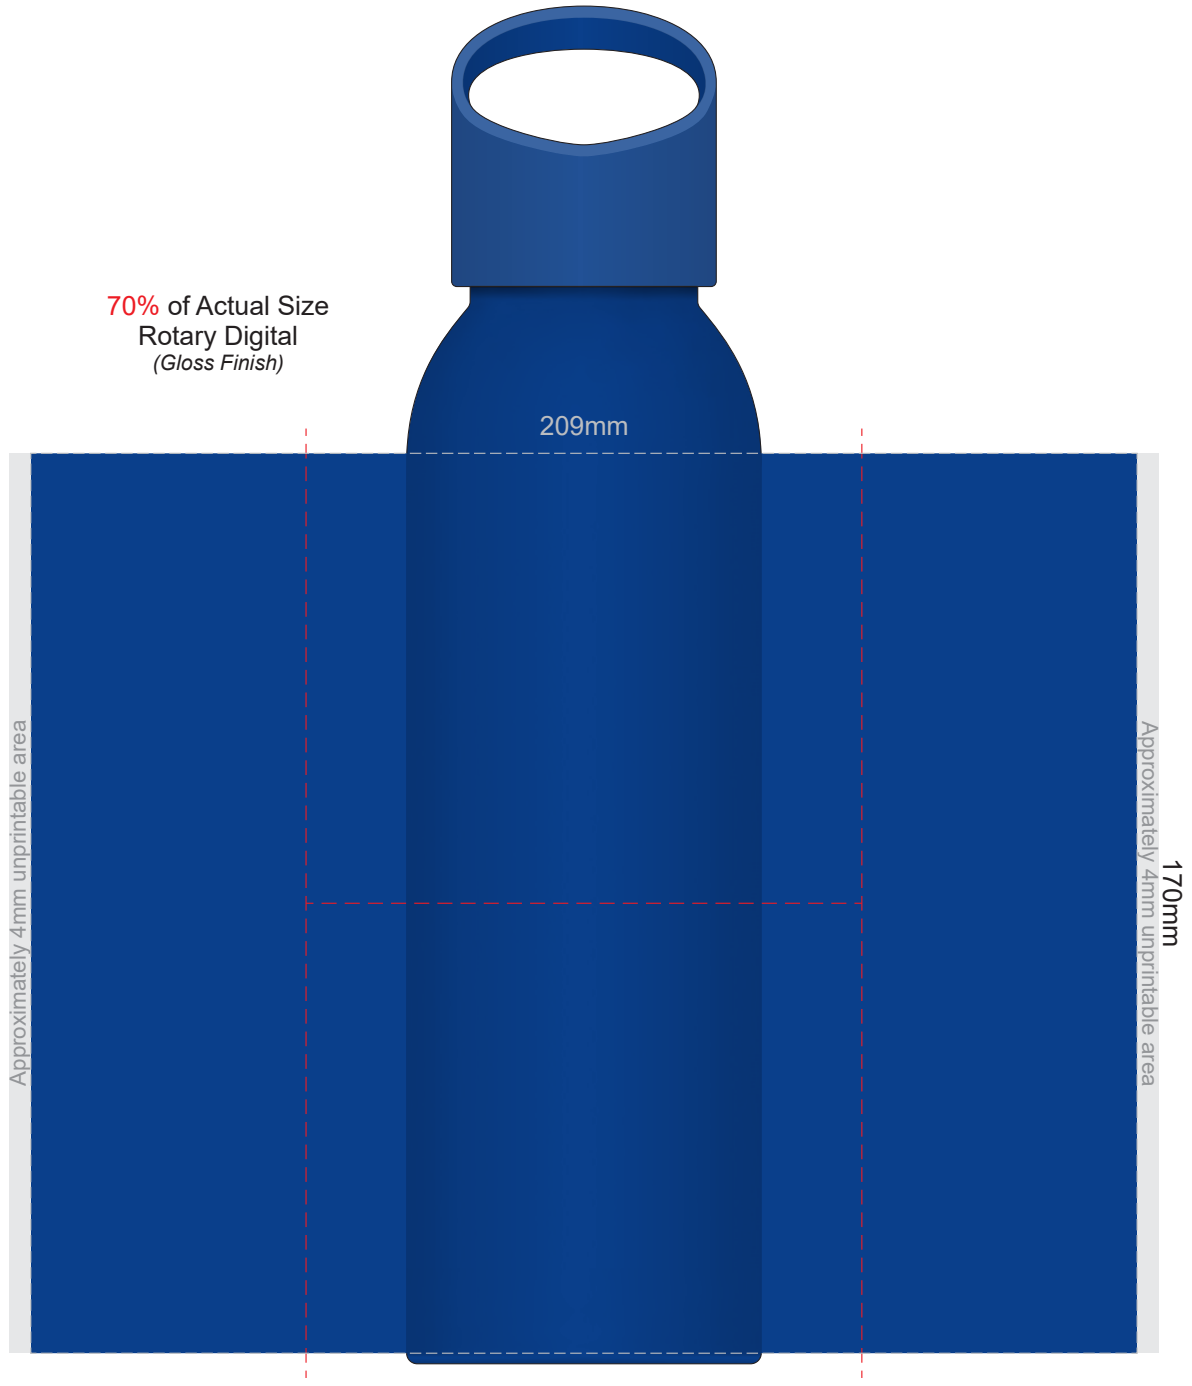

100% of Actual Size
Pad Print

70% of Actual Size
Screen Print

Red Line = Exact opposites of the product
(centre artwork to the red line)

70% of Actual Size
Rotary Digital
(Gloss Finish)

209mm

Approximately 4mm unprintable area

Approximately 4mm unprintable area
170mm

Red Line = Exact opposites of the product
(centre artwork to the red line)

GIFT BOX SLEEVE

50% of Actual Size

Digital Print

327mm

Blue Line = The SIGNIFICANT PRINT AREA
(Keep all critical images & text within this box)

Black Line = Maximum print area

Pink Line = Bleed off to here

Red Line = Fold Line