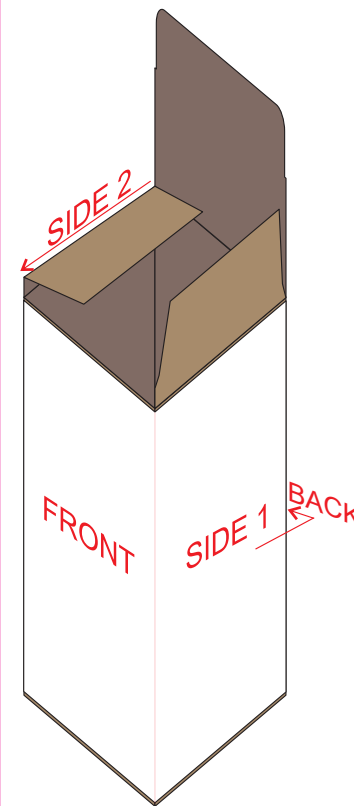

100% of Actual Size
Pad Print

70% of Actual Size
Screen Print

Red Line = Exact opposites of the product
(centre artwork to the red line)

70% of Actual Size
Rotary Digital
(Gloss Finish)

209mm

Approximately 4mm unprintable area

Approximately 4mm unprintable area
170mm

Red Line = Exact opposites of the product
(centre artwork to the red line)

GIFT BOX SLEEVE

50% of Actual Size

Digital Print

327mm

Blue Line = The SIGNIFICANT PRINT AREA
(Keep all critical images & text within this box)

Black Line = Maximum print area

Pink Line = Bleed off to here

Red Line = Fold Line