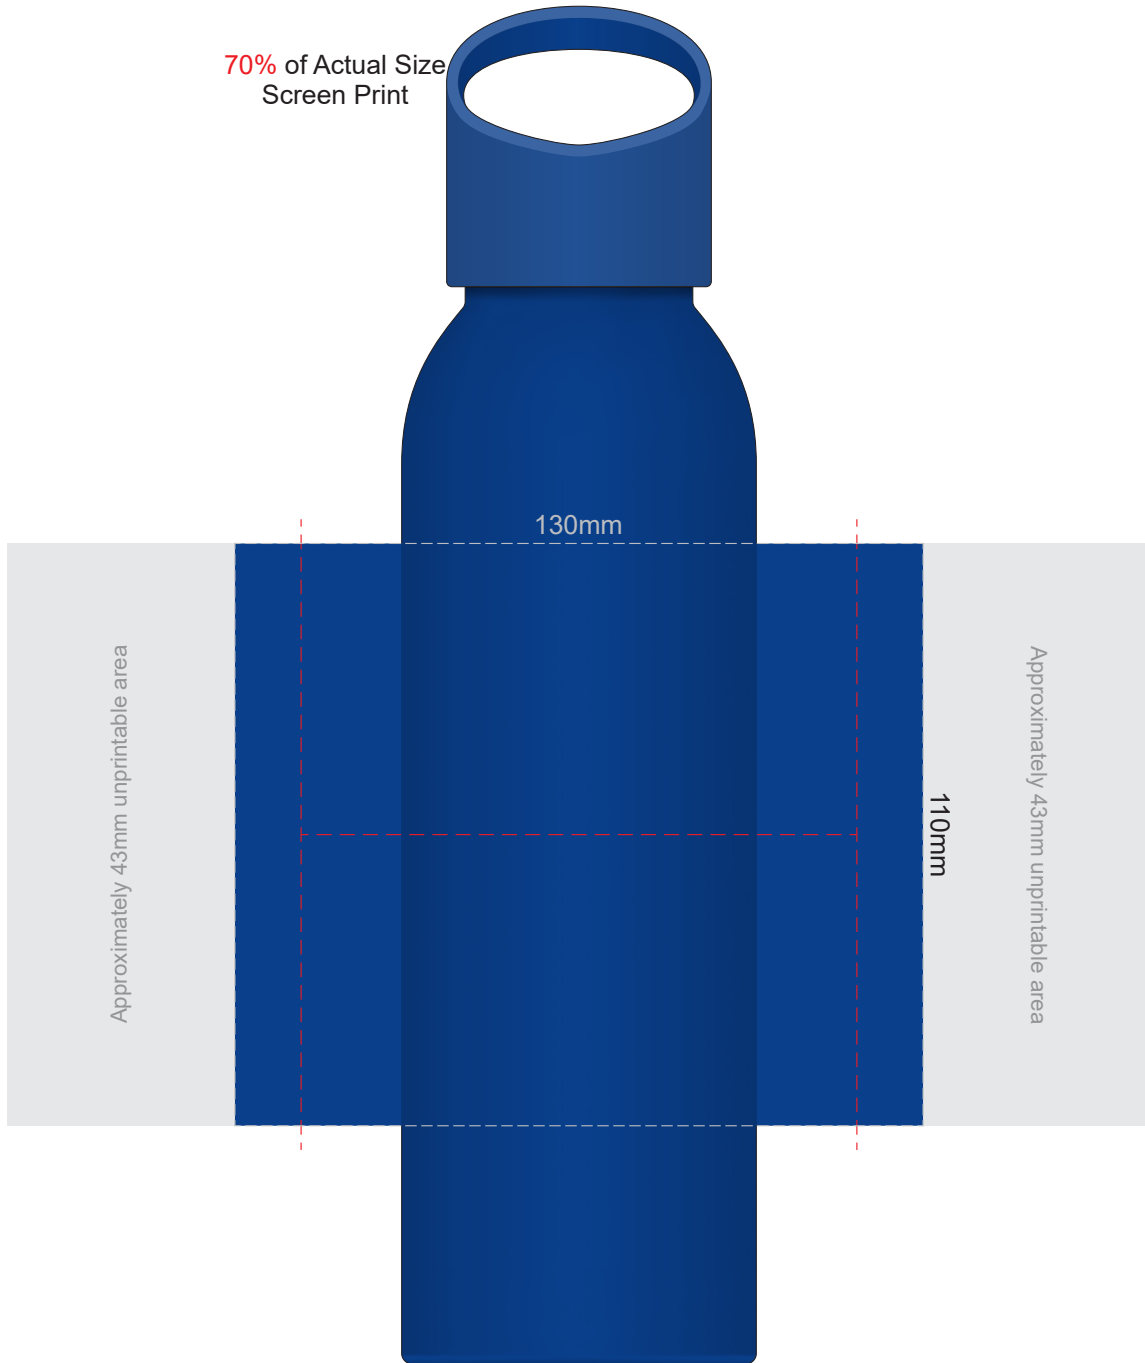

100% of Actual Size
Pad Print

70% of Actual Size
Screen Print

Red Line = Exact opposites of the product
(centre artwork to the red line)

70% of Actual Size
Rotary Digital
(Gloss Finish)

209mm

Approximately 4mm unprintable area

Approximately 4mm unprintable area
170mm

Red Line = Exact opposites of the product
(centre artwork to the red line)

GIFT BOX SLEEVE

50% of Actual Size

Digital Print

327mm

Blue Line = The SIGNIFICANT PRINT AREA
(Keep all critical images & text within this box)

Black Line = Maximum print area

Pink Line = Bleed off to here

Red Line = Fold Line