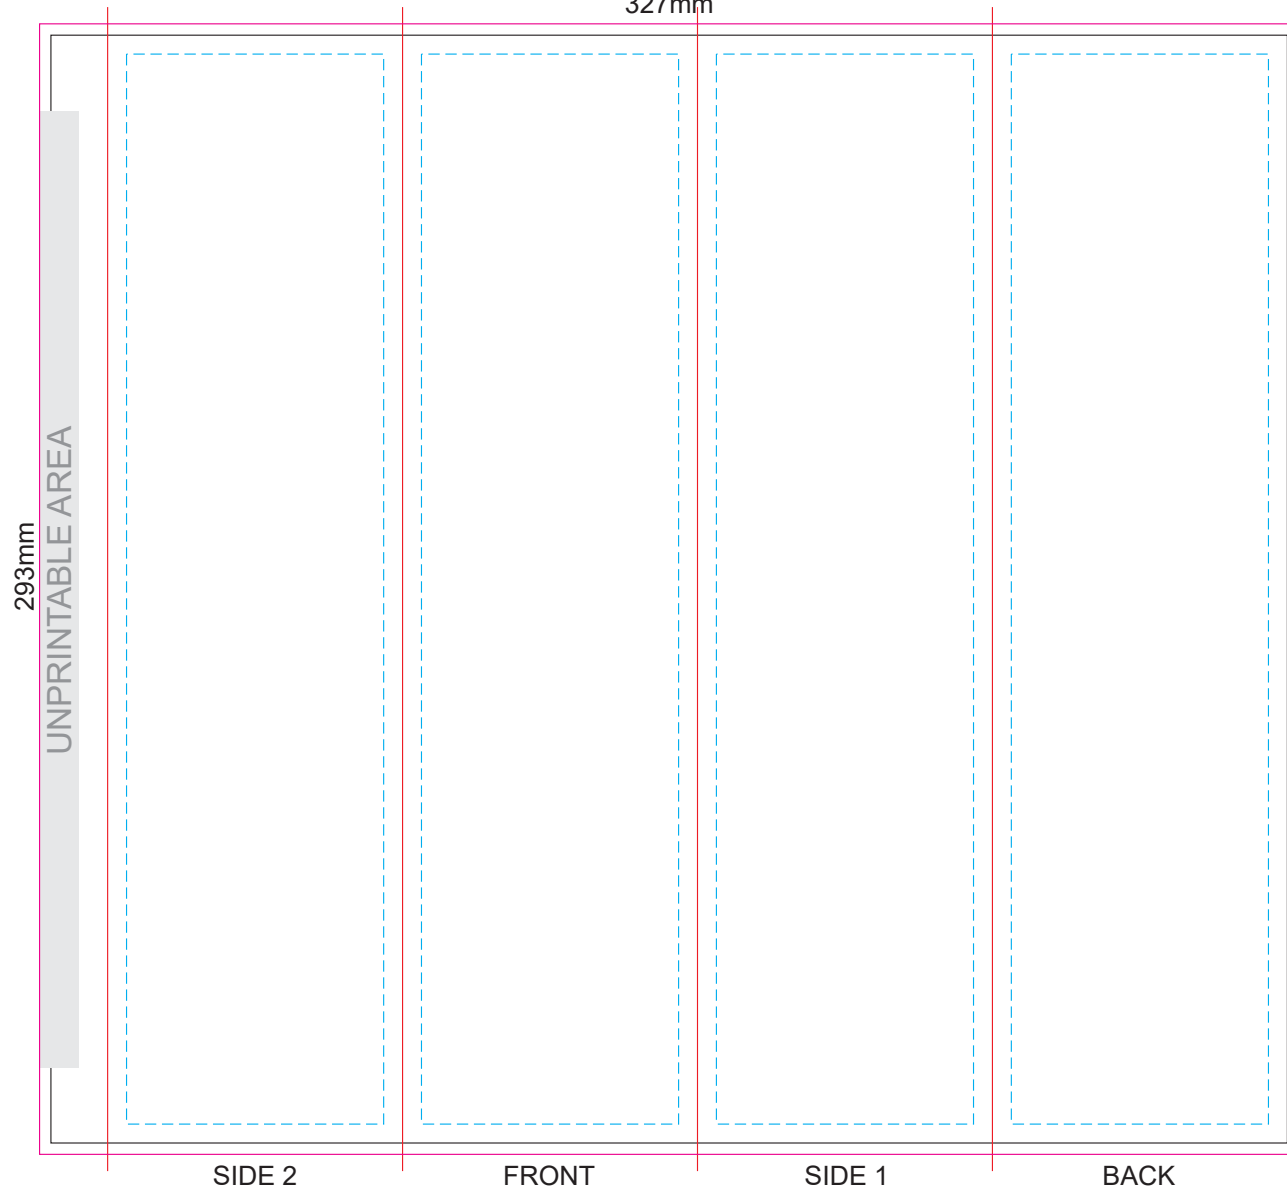

100% of Actual Size
Pad Print

70% of Actual Size
Screen Print

Red Line = Exact opposites of the product
(centre artwork to the red line)

70% of Actual Size
Rotary Digital
(Gloss Finish)

209mm

Approximately 4mm unprintable area

Approximately 4mm unprintable area
170mm

Red Line = Exact opposites of the product
(centre artwork to the red line)

GIFT BOX SLEEVE

50% of Actual Size

Digital Print

327mm

Blue Line = The SIGNIFICANT PRINT AREA
(Keep all critical images & text within this box)

Black Line = Maximum print area

Pink Line = Bleed off to here

Red Line = Fold Line