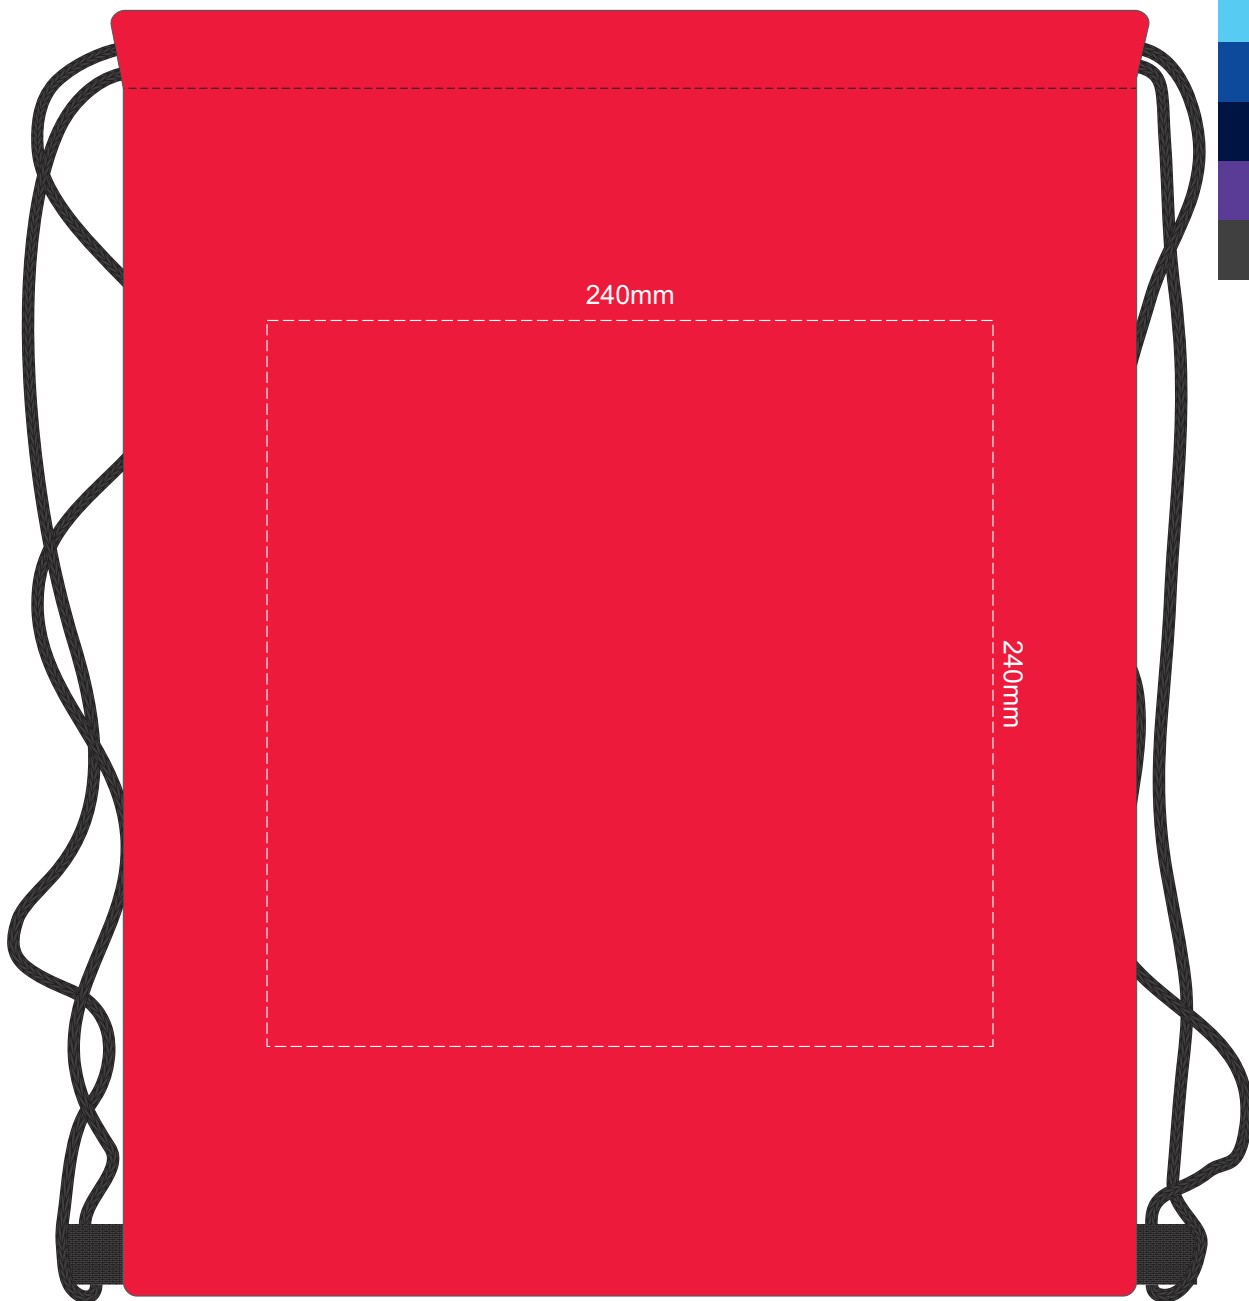

40% of Actual Size
Screen Print

Bright Green

Kelly Green

Dark Green

Light Blue

Dark Blue

Navy

Purple

40% of Actual Size
Colourflex Transfer
Faux Embroidery

Bright Green

Kelly Green

Dark Green

Light Blue

Dark Blue

Navy

Purple