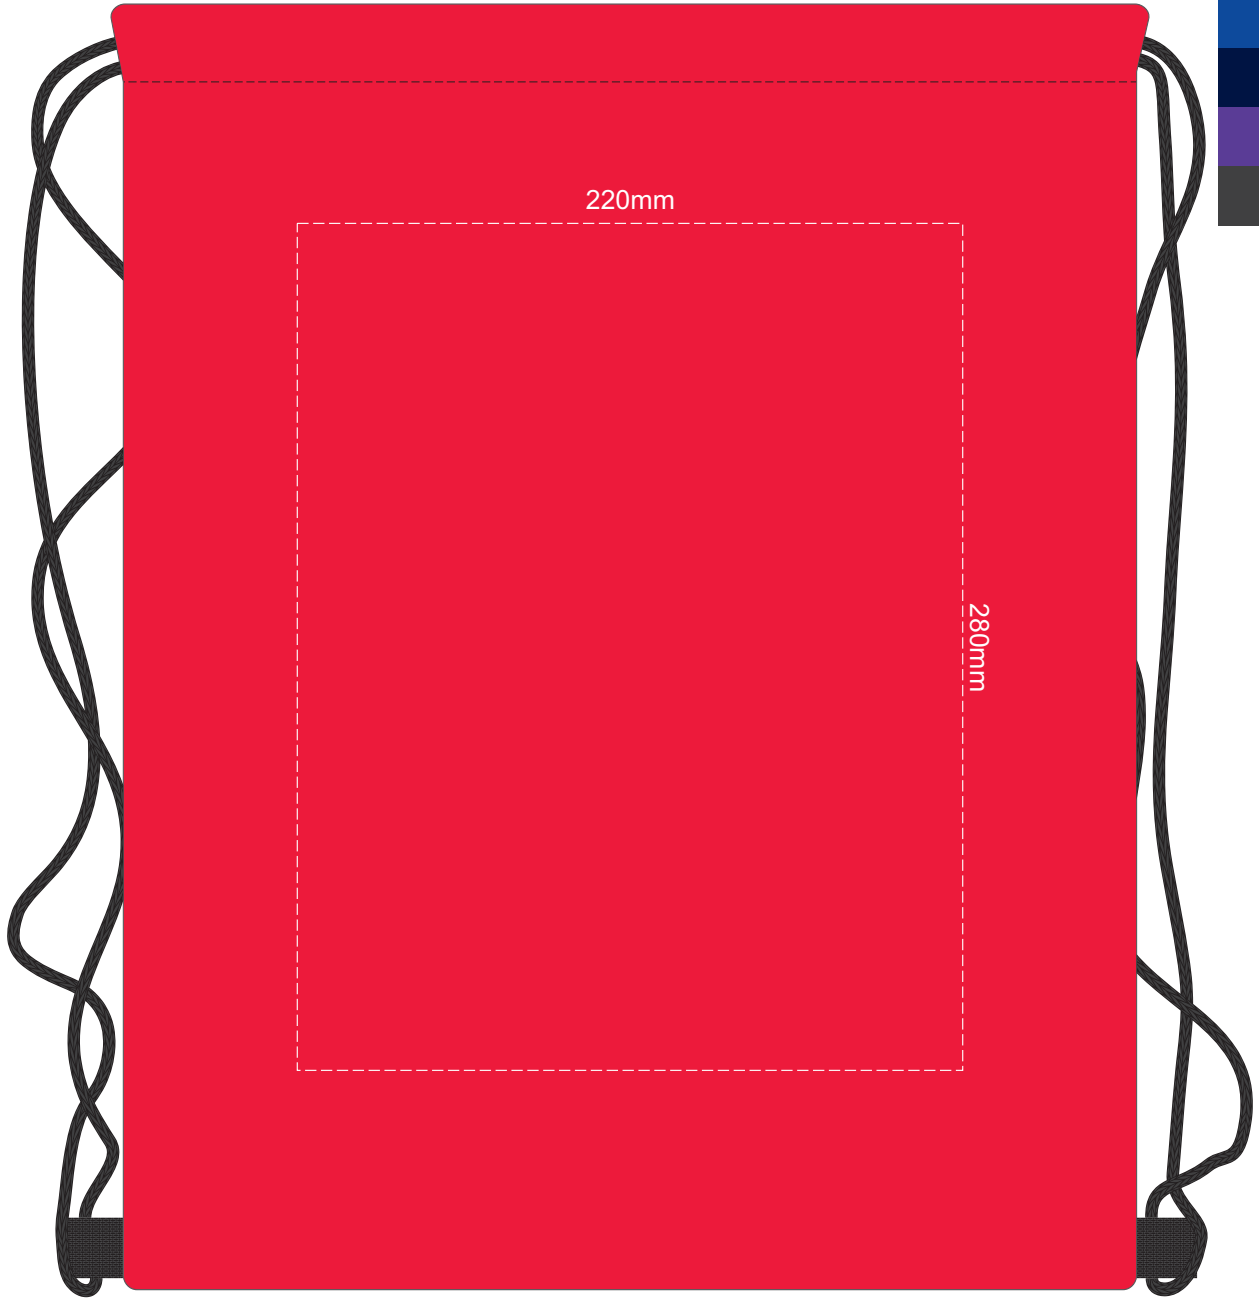

40% of Actual Size
Screen Print

Bright Green

Kelly Green

Dark Green

Light Blue

Dark Blue

Navy

Purple

40% of Actual Size
Colourflex Transfer
Faux Embroidery

Bright Green

Kelly Green

Dark Green

Light Blue

Dark Blue

Navy

Purple