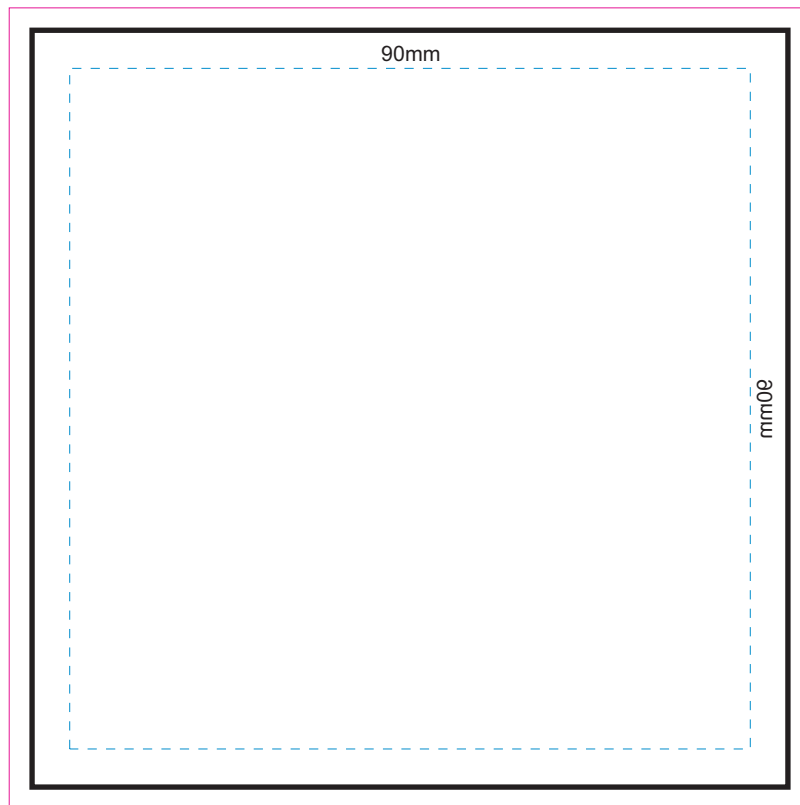

100% of Actual Size
Direct Digital

Blue Dotted Line = The SIGNIFICANT PRINT AREA

(Keep all critical images & text within this box)

Black Line = Maximum print area

Pink Line = Bleed off to here

Branding is on the underside of the coaster, the background of the coaster is a solid white unless coloured otherwise. Feet are not visible. Due to the inherent nature of cutting glass, some degree of variation in the shape should be considered normal.