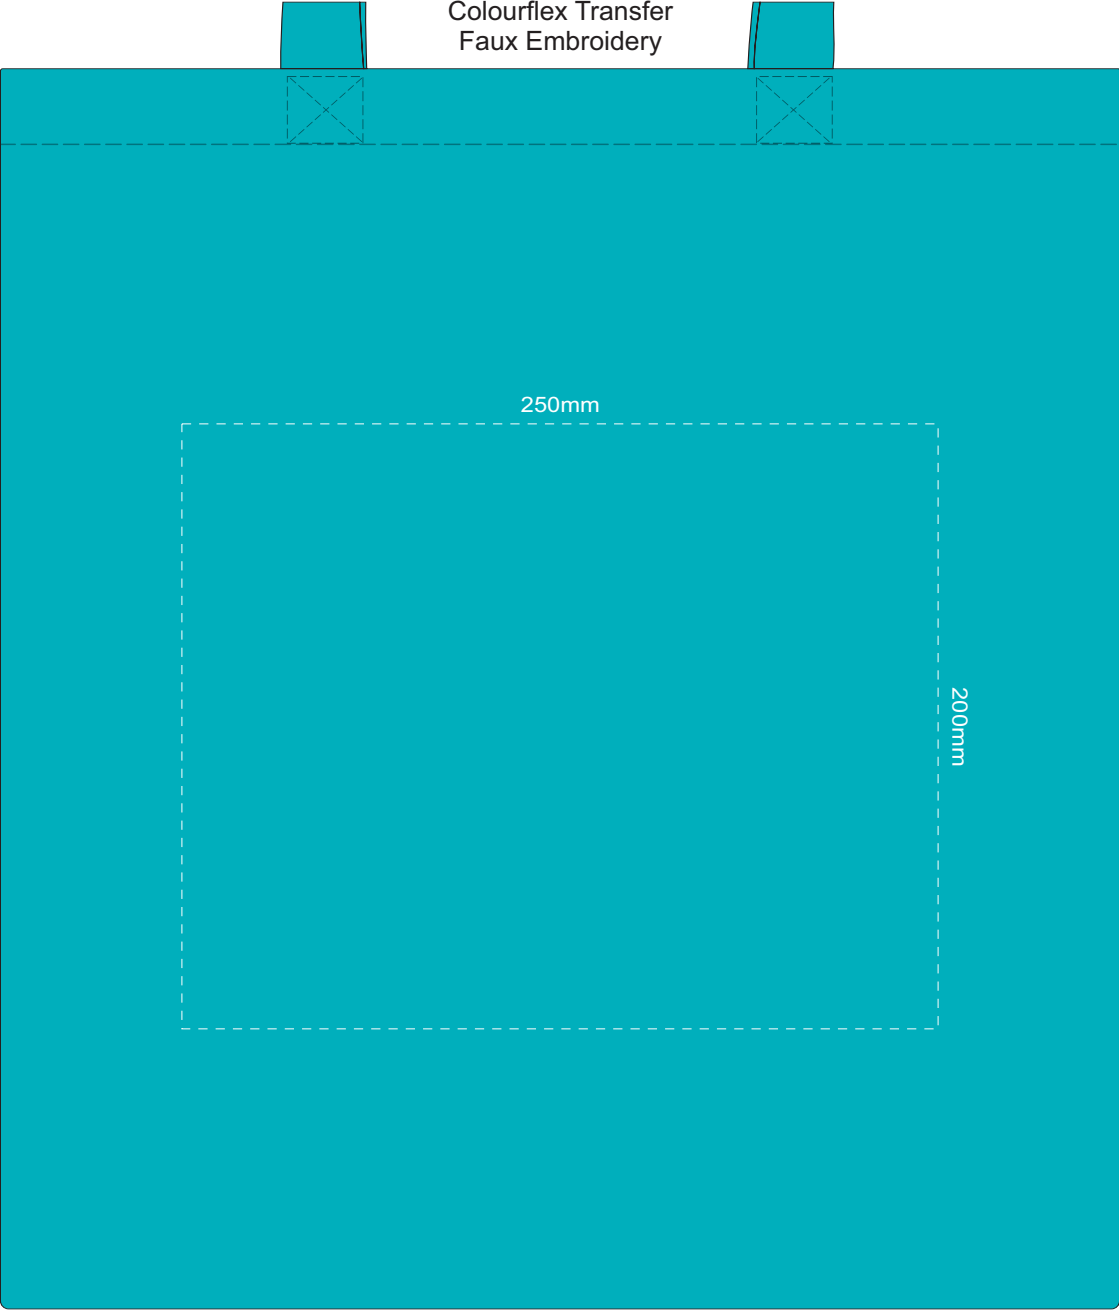

40% of Actual Size
Colourflex Transfer
Faux Embroidery

Please note the orientation of these print areas may be rotated to best suit your needs.