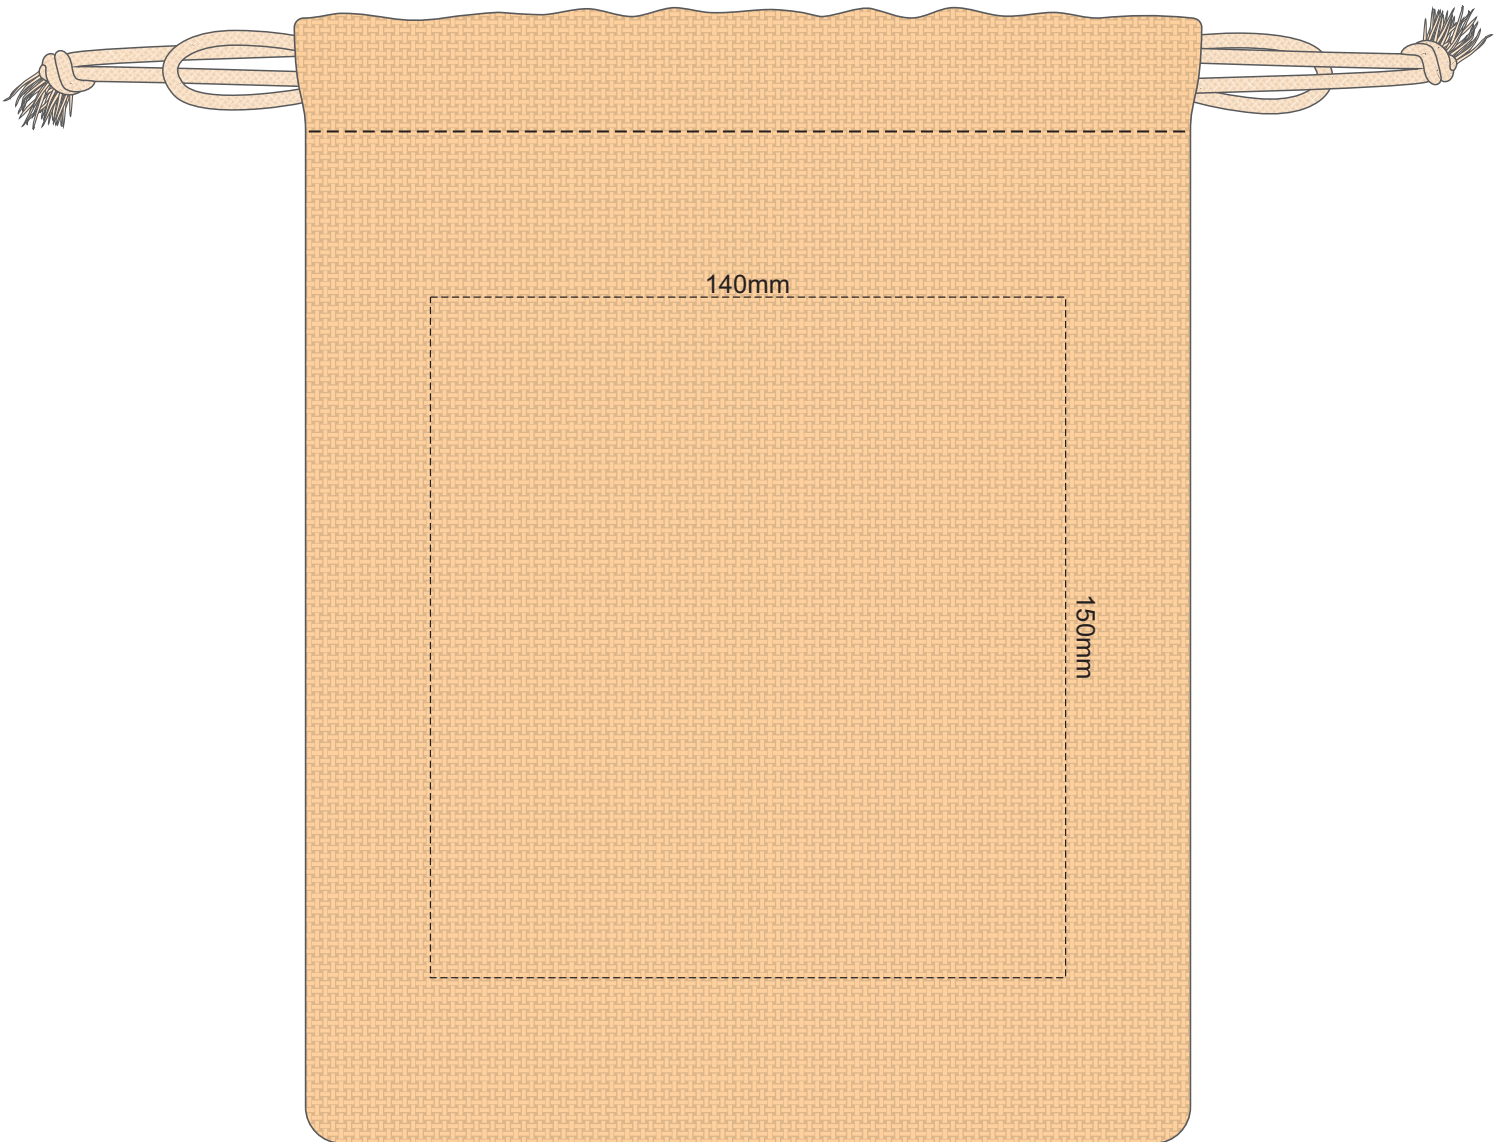

60% of Actual Size  
Screen Print  
Colourflex Transfer  
Faux Embroidery

Screen Print:  
Please be aware the artwork will be significantly affected by the texture of the bag.  
Fine detailing, small text will be lost in the texture of the bag and may not be legible.