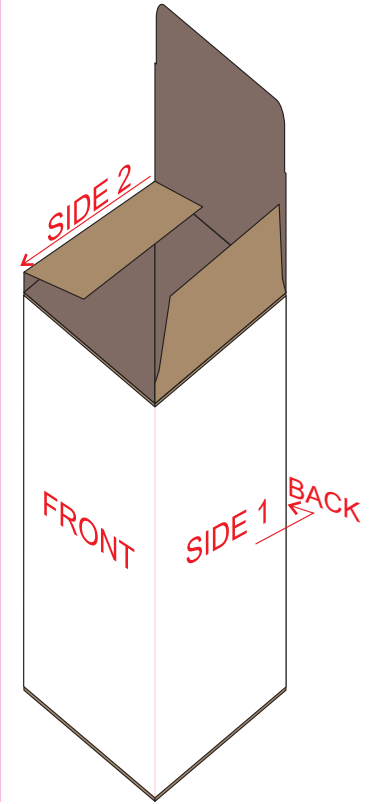

100% of Actual Size
Pad Print

70% of Actual Size
Screen Print

Red Line = Exact opposites of the product
(centre artwork to the red line)

70% of Actual Size
Rotary Digital
(Gloss Finish)

Red Line = Exact opposites of the product
(centre artwork to the red line)

GIFT BOX SLEEVE

50% of Actual Size

Digital Print

327mm

Blue Line = The SIGNIFICANT PRINT AREA
(Keep all critical images & text within this box)

Black Line = Maximum print area

Pink Line = Bleed off to here

Red Line = Fold Line