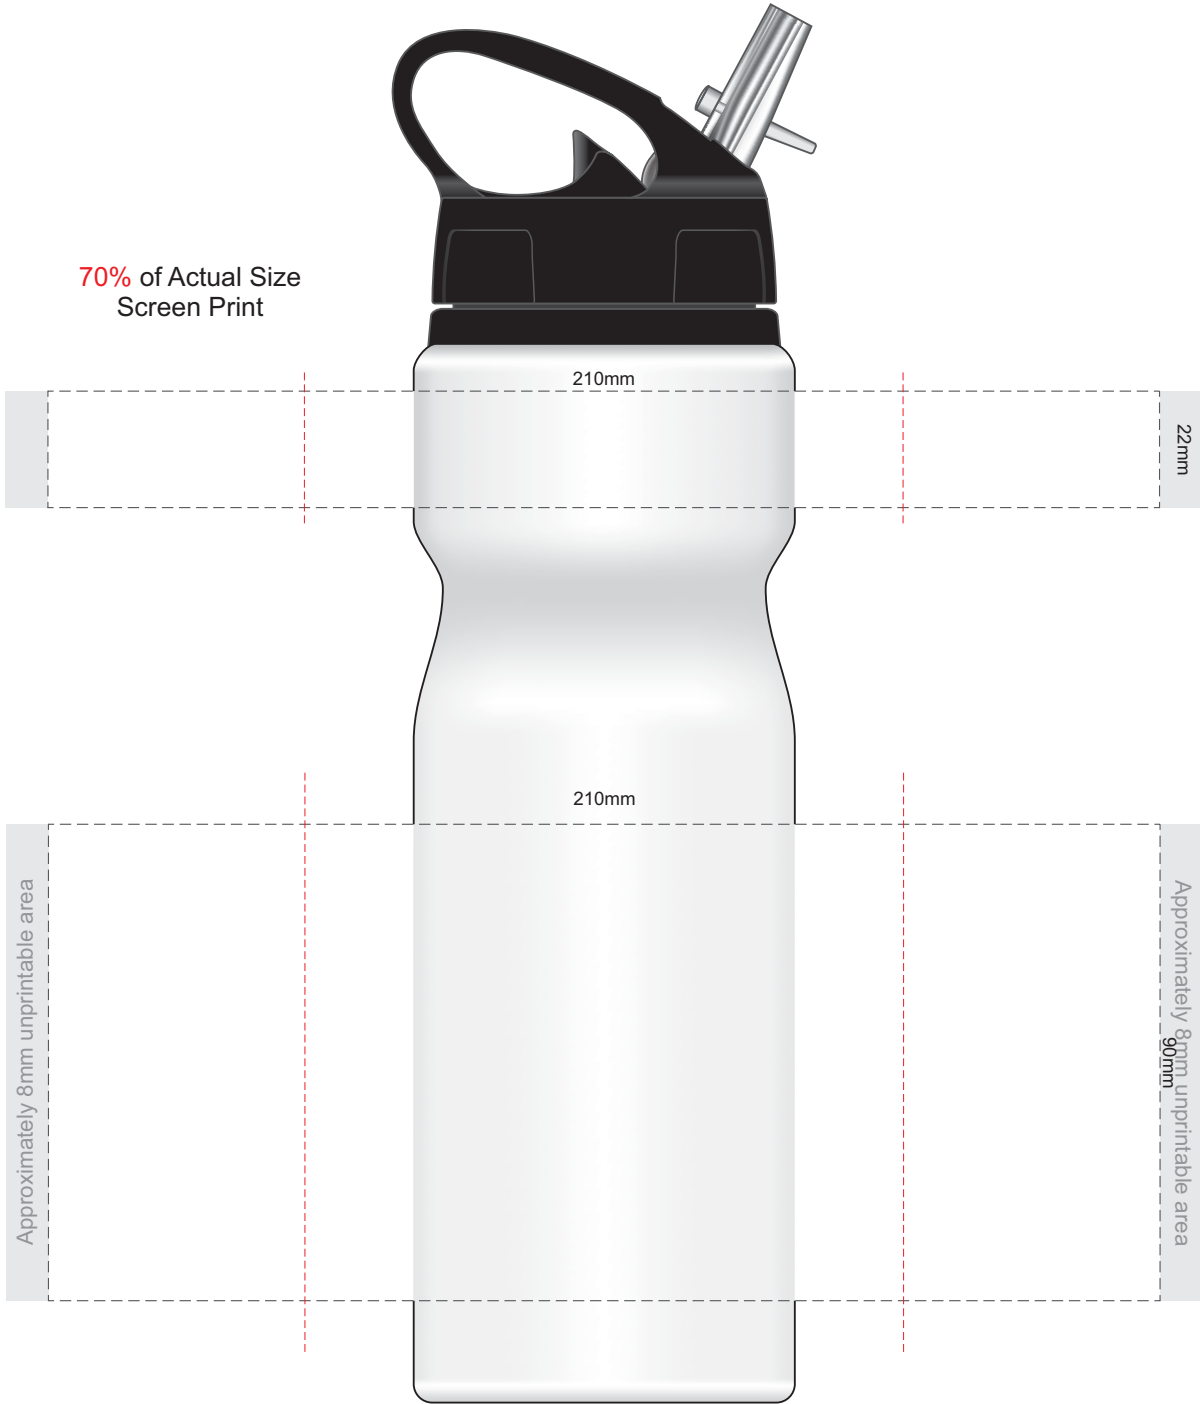

100% of Actual Size
Pad Print

70% of Actual Size
Screen Print

Red Line = Exact opposites of the product
(centre artwork to the red line)

70% of Actual Size
Rotary Digital
(Gloss Finish)

Red Line = Exact opposites of the product
(centre artwork to the red line)

GIFT BOX SLEEVE

50% of Actual Size

Digital Print

327mm

Blue Line = The SIGNIFICANT PRINT AREA
(Keep all critical images & text within this box)

Black Line = Maximum print area

Pink Line = Bleed off to here

Red Line = Fold Line