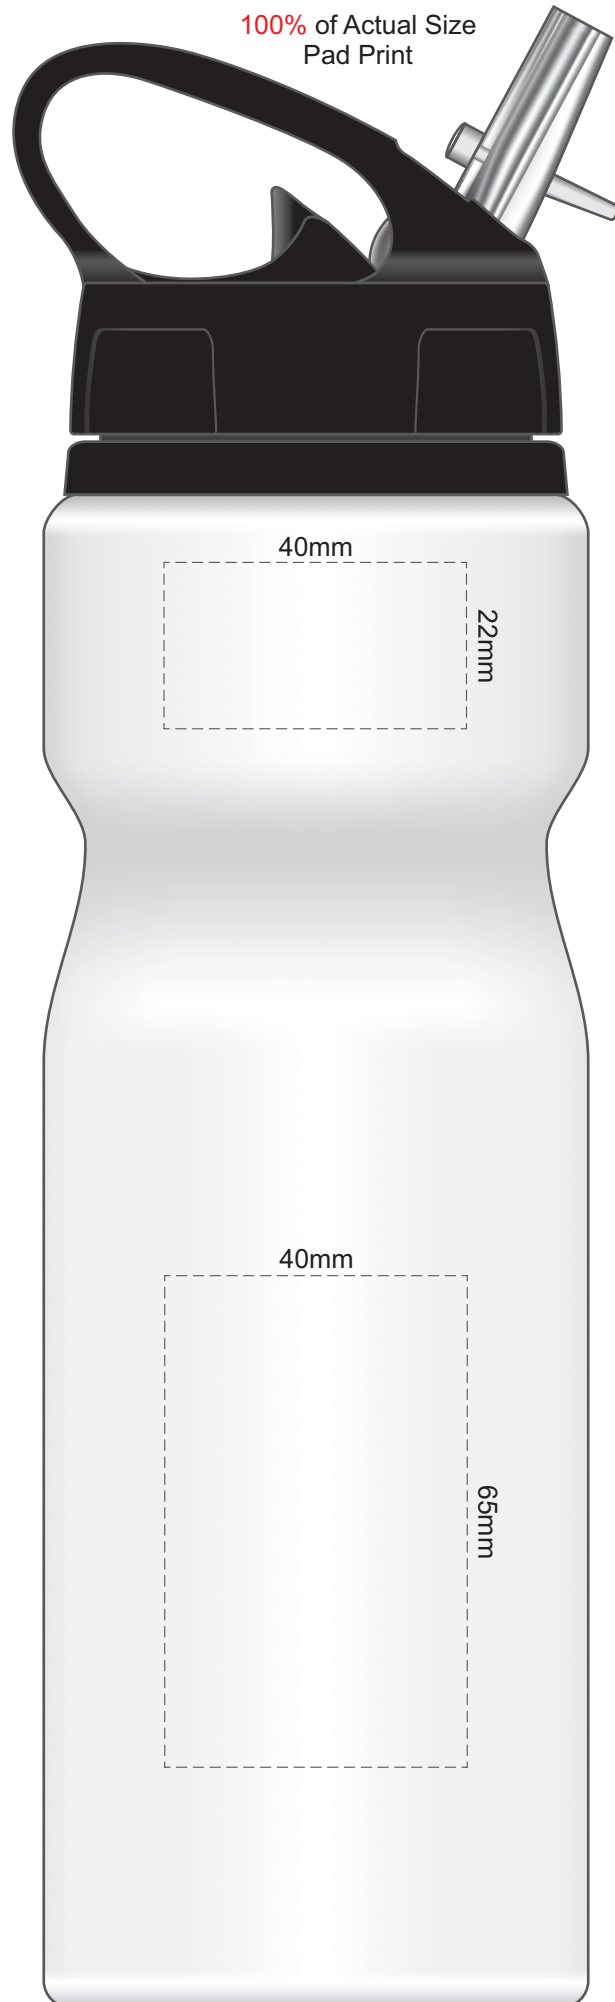

100% of Actual Size
Pad Print

70% of Actual Size
Screen Print

Red Line = Exact opposites of the product
(centre artwork to the red line)

70% of Actual Size
Rotary Digital
(Gloss Finish)

Red Line = Exact opposites of the product
(centre artwork to the red line)

GIFT BOX SLEEVE

50% of Actual Size

Digital Print

327mm

Blue Line = The SIGNIFICANT PRINT AREA
(Keep all critical images & text within this box)

Black Line = Maximum print area

Pink Line = Bleed off to here

Red Line = Fold Line