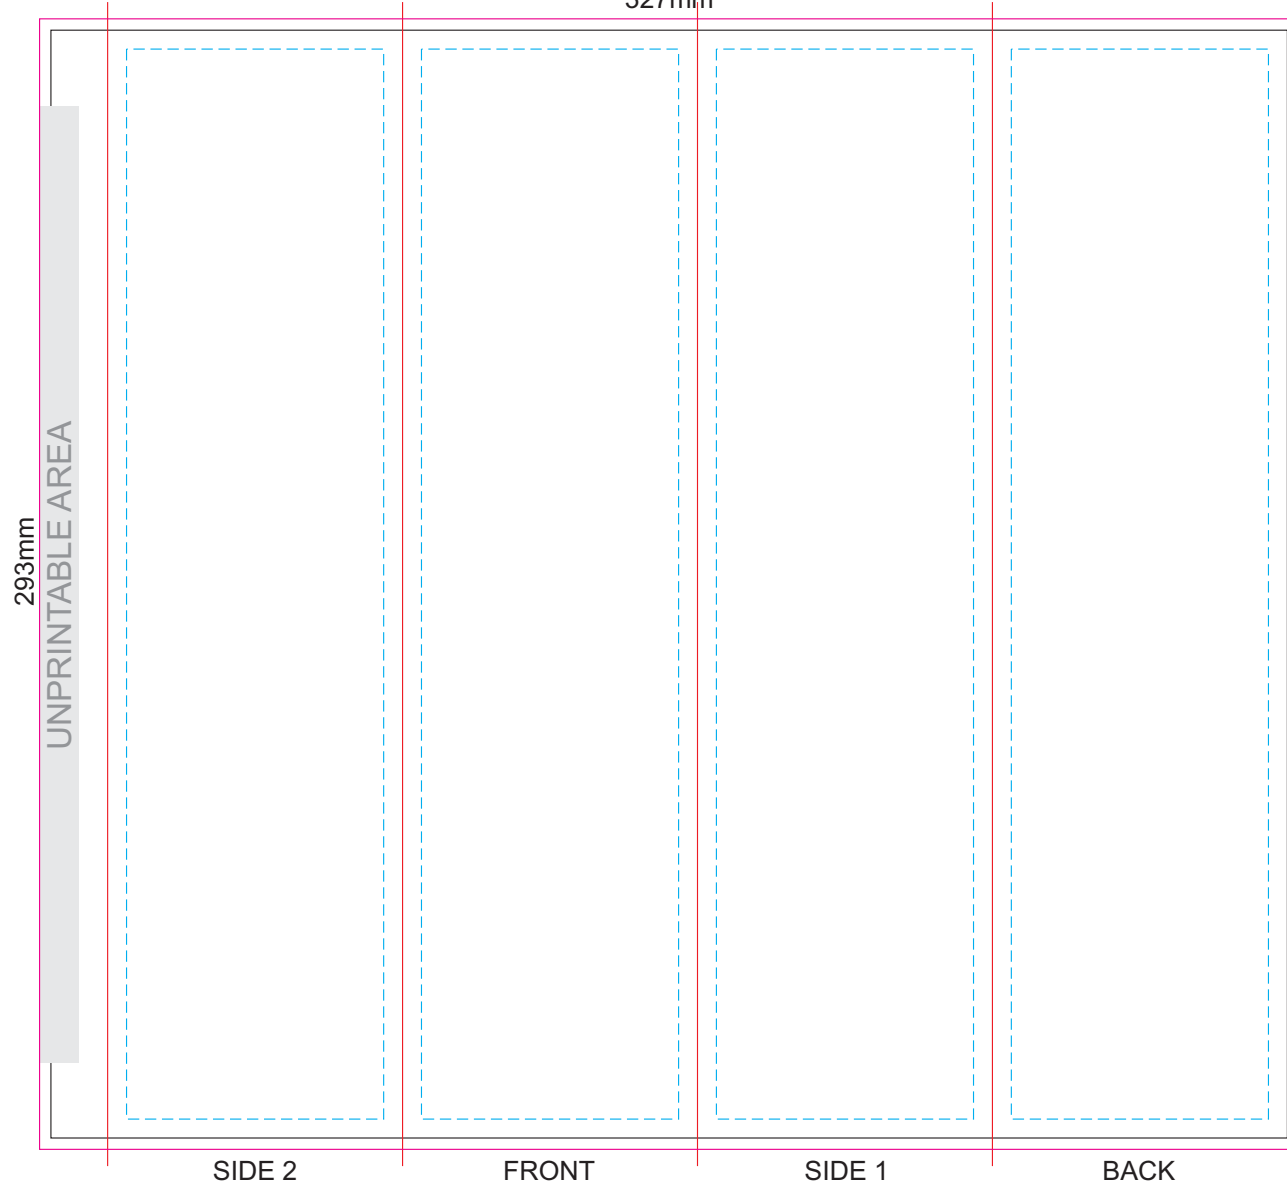

100% of Actual Size
Pad Print

70% of Actual Size
Screen Print

Red Line = Exact opposites of the product
(centre artwork to the red line)

70% of Actual Size
Rotary Digital
(Gloss Finish)

Red Line = Exact opposites of the product
(centre artwork to the red line)

GIFT BOX SLEEVE

50% of Actual Size

Digital Print

327mm

Blue Line = The SIGNIFICANT PRINT AREA
(Keep all critical images & text within this box)

Black Line = Maximum print area

Pink Line = Bleed off to here

Red Line = Fold Line