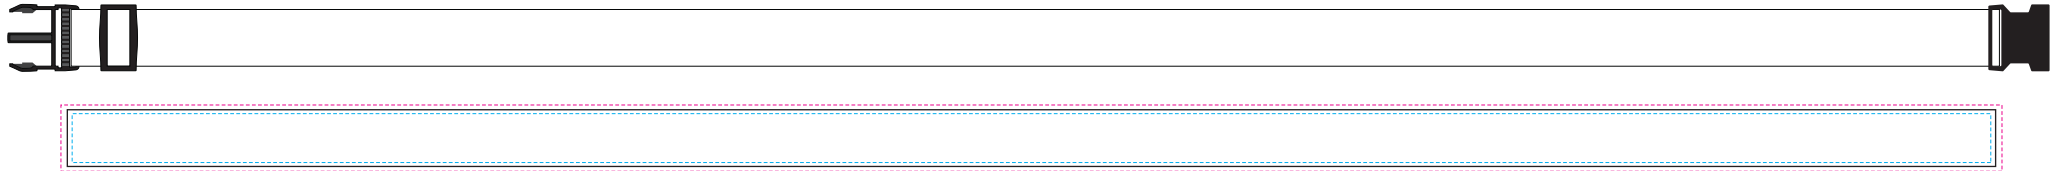

Actual Size: 15% when viewed on A4 paper

****Sublimation Print****

Blue dotted line = significant print area
Black solid line = actual product
Pink dotted line = bleed to here