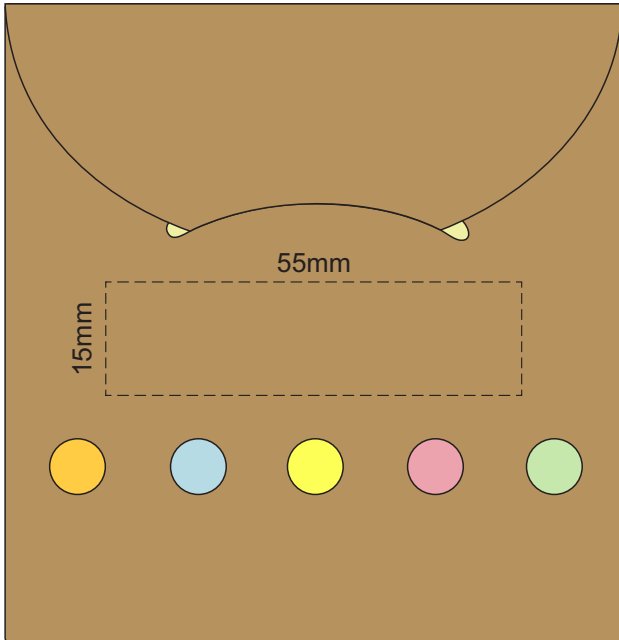

100% of Actual Size
Pad Print (one colour)

Branding Orientation Guide

100% of Actual Size
Digital Packaging Print

Digital Print is only available for natural option
Artwork will be printed directly onto the product via CMYK printing (no white),
colours will not be vibrant due to white ink not being available for this process.