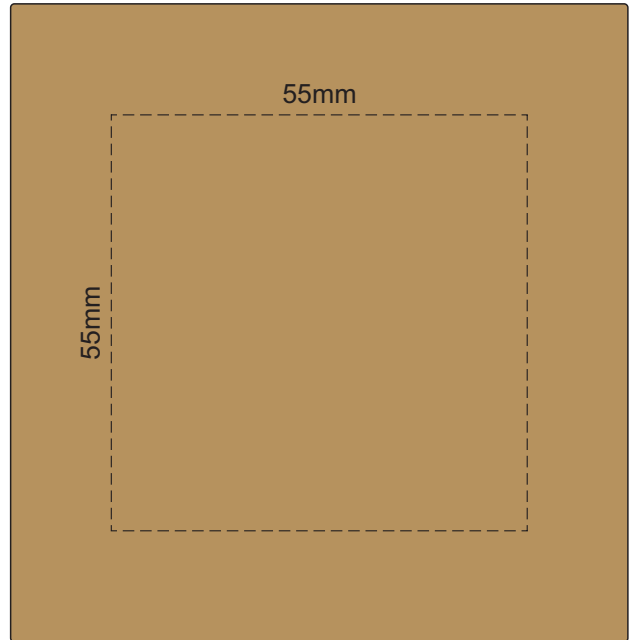

100% of Actual Size
Pad Print (one colour)

Branding Orientation Guide

100% of Actual Size
Digital Packaging Print

Digital Print is only available for natural option
Artwork will be printed directly onto the product via CMYK printing (no white),
colours will not be vibrant due to white ink not being available for this process.