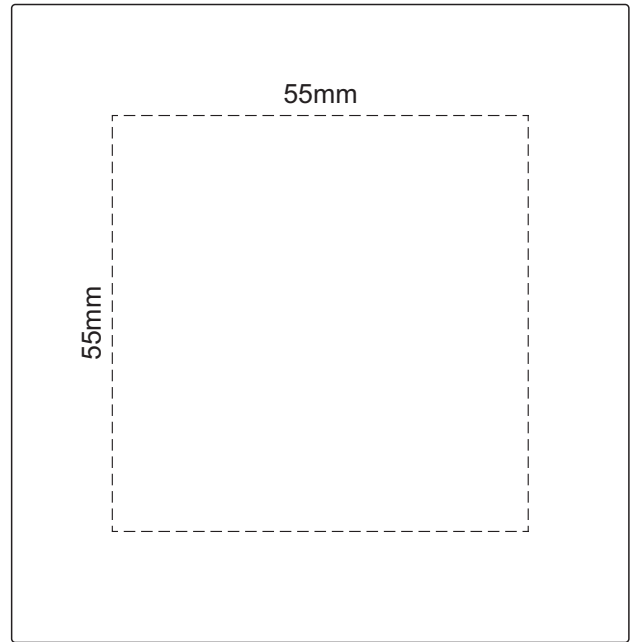

100% of Actual Size
Pad Print (one colour)

Branding Orientation Guide

100% of Actual Size
Digital Packaging Print

Digital Print is only available for natural option
Artwork will be printed directly onto the product via CMYK printing (no white),
colours will not be vibrant due to white ink not being available for this process.