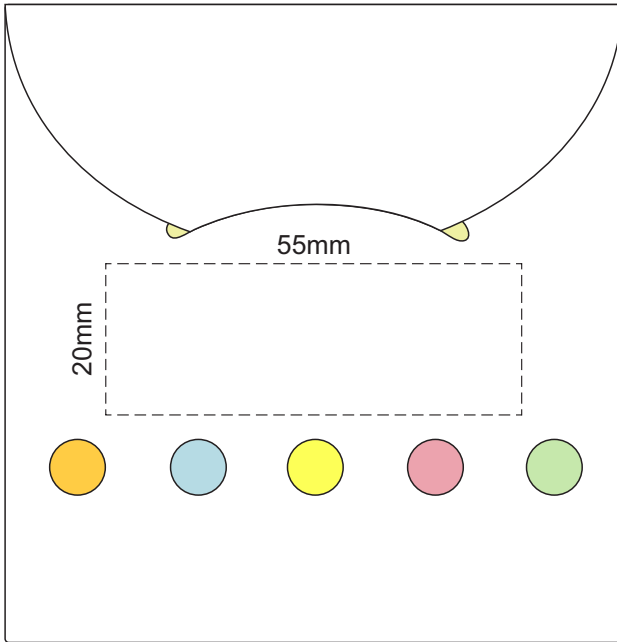

100% of Actual Size
Pad Print (one colour)

Branding Orientation Guide

100% of Actual Size
Digital Packaging Print

Digital Print is only available for natural option
Artwork will be printed directly onto the product via CMYK printing (no white),
colours will not be vibrant due to white ink not being available for this process.