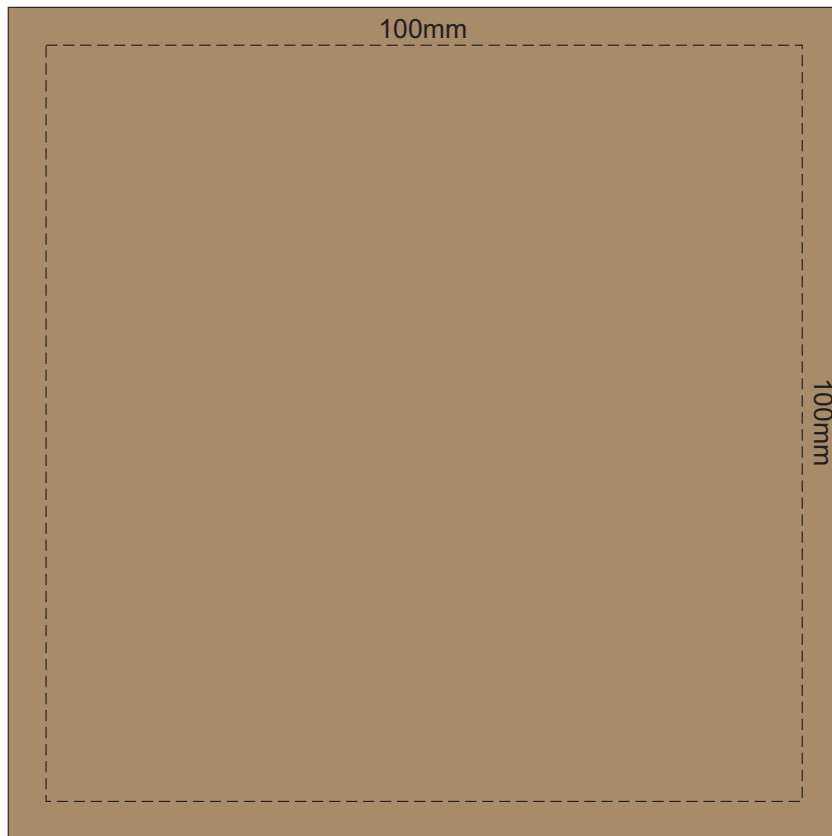

100% of Actual Size
Digital Packaging Print

GIFT BOX
FRONT

Artwork will be printed directly onto the product via CMYK printing (no white), colours will not be vibrant due to white ink not being available for this process.