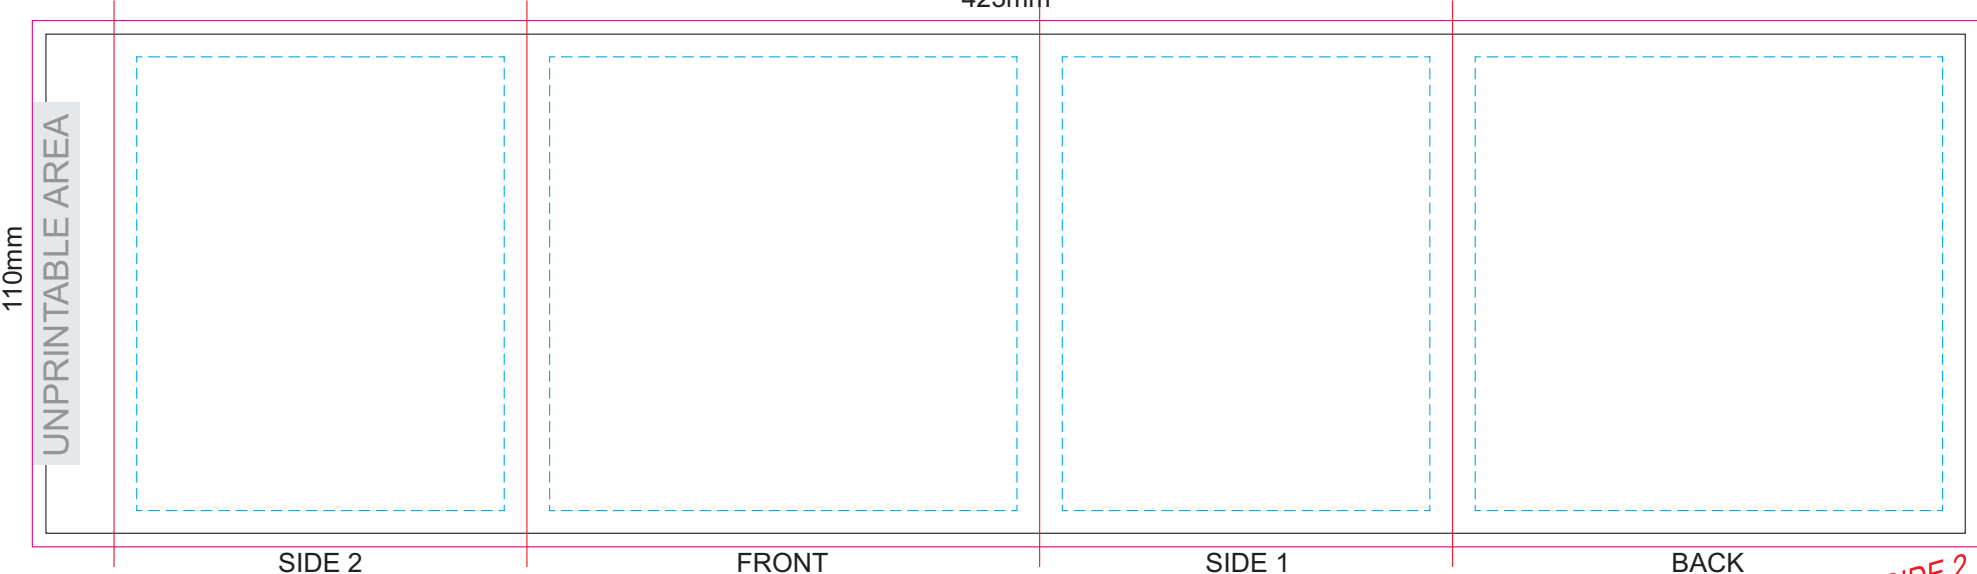

The Roma mug is slightly conical. Any horizontal lines in art may appear curved, vertical lines may appear on a slight angle.

Blue Line = The SIGNIFICANT PRINT AREA

(Keep all critical images & text within this box)

Black Line = Maximum print area

Red Line = Exact opposites of the product
(centre artwork to the red line)

QUALITY OF CERAMICS

Due to the inherent properties of ceramic ware produced by foreign manufacturers, there may be small imperfections or irregularities which should not be perceived as defective. Variations in materials firing temperatures and colour pigment may result in glaze and imprint colour variations. These variations are considered acceptable.

100% of Actual Size
Digital Packaging Print

GIFT BOX
FRONT

Artwork will be printed directly onto the product via CMYK printing (no white), colours will not be vibrant due to white ink not being available for this process.

GIFT BOX SLEEVE

60% of Actual Size
Digital Print
423mm

Blue Line = The SIGNIFICANT PRINT AREA
(Keep all critical images & text within this box)
Black Line = Maximum print area
Pink Line = Bleed off to here
Red Line = Fold Line